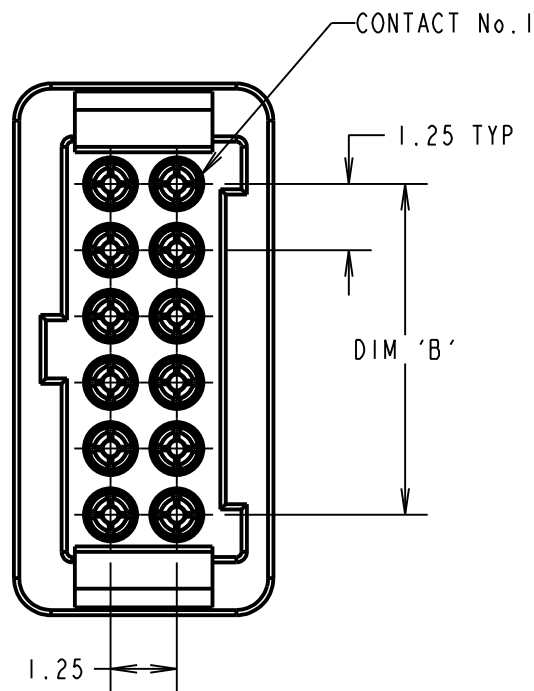

# Customer Information Sheet

DRAWING No.: G125-FCXXX05L0-XXXXL

IF IN DOUBT - ASK

©

NOT TO SCALE

THIRD ANGLE PROJECTION

ALL DIMENSIONS IN mm

PATENT GRANTED - US 13/848813  
 PATENT PENDING - GB 1205109.0  
 PATENT PENDING - EP 13159969.8

DIM 'A'	(TOTAL No. OF CONTACTS - 2) x 0.625 + 3.80
DIM 'B'	(TOTAL No. OF CONTACTS - 2) x 0.625
DIM 'F'	(TOTAL No. OF CONTACTS - 2) x 0.625 + 1.80

**ORDER CODE:**

**G125-FCXXX05L0-XXXXL**

26 AWG = 1  
 28 AWG = 2  
 30 AWG = 3  
 32 AWG = 4

DIM 'C' LENGTH:  
 0060 = 60mm MIN  
 9999 = 9999mm MAX

TOTAL No. OF CONTACTS:  
 06, 10, 12, 16,  
 20, 26, 34, 50

STOCKED LENGTHS:  
 0150 = 150mm  
 0300 = 300mm  
 0450 = 450mm

FM	5	23.04.18	21155
NAME	ISS.	DATE	C/NOTE
APPROVED: F. MCGOWAN			
CHECKED: M. PLESTED			
DRAWN: S. FLOWER			
CUSTOMER REF.:			
ASSEMBLY DRG:			

**NOTES:**

- CABLE ASSEMBLIES WILL BE PACKED IN BAGS OF 10.
- FOR COMPLETE SPECIFICATION SEE COMPONENT SPECIFICATIONS C049XX AND C125XX (LATEST ISSUES).
- CUSTOM LENGTH CABLE ASSEMBLIES CAN BE PRODUCED FROM 60mm TO 9999mm. CONTACT OUR CABLE TEAM ON CABLES@HARWIN.COM.