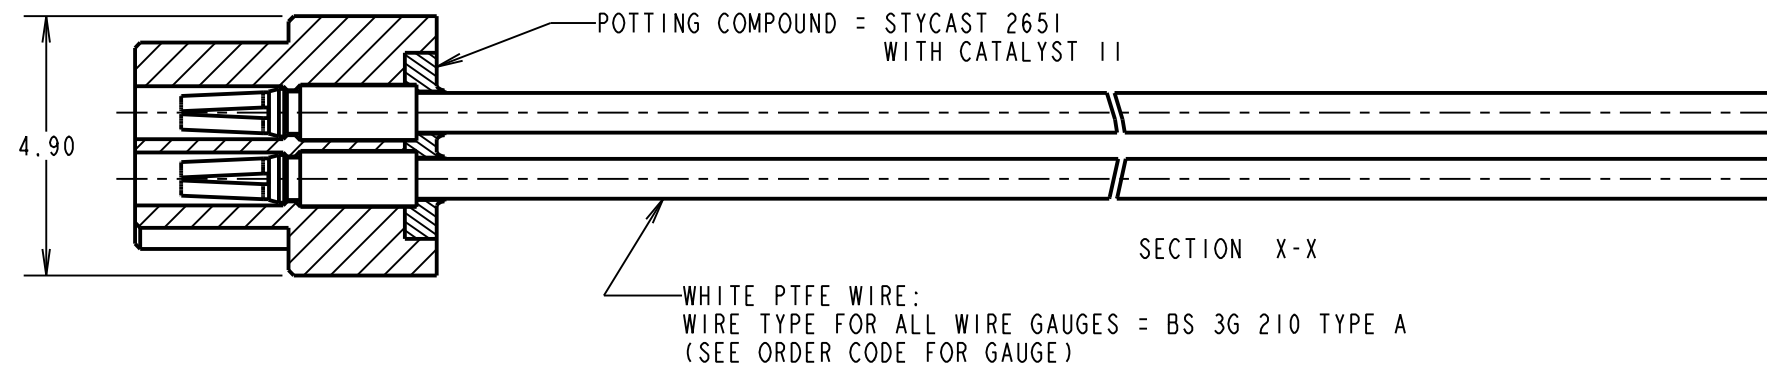

Customer Information Sheet

DRAWING No.: G125-FCXXX05L0-XXXXL

IF IN DOUBT - ASK

©

NOT TO SCALE

THIRD ANGLE PROJECTION

ALL DIMENSIONS IN mm

PATENT GRANTED - US 13/848813
PATENT PENDING - GB 1205109.0
PATENT PENDING - EP 13159969.8

DIM 'A'	(TOTAL No. OF CONTACTS - 2) x 0.625 + 3.80
DIM 'B'	(TOTAL No. OF CONTACTS - 2) x 0.625
DIM 'F'	(TOTAL No. OF CONTACTS - 2) x 0.625 + 1.80

ORDER CODE:

G125-FCXXX05L0-XXXXL

26 AWG = 1
28 AWG = 2
30 AWG = 3
32 AWG = 4

DIM 'C' LENGTH:
0060 = 60mm MIN
9999 = 9999mm MAX

TOTAL No. OF CONTACTS:
06, 10, 12, 16,
20, 26, 34, 50

STOCKED LENGTHS:
0150 = 150mm
0300 = 300mm
0450 = 450mm

FM	5	23.04.18	21155
NAME	ISS.	DATE	C/NOTE
APPROVED: F. MCGOWAN			
CHECKED: M. PLESTED			
DRAWN: S. FLOWER			
CUSTOMER REF.:			
ASSEMBLY DRG:			

NOTES:

1. CABLE ASSEMBLIES WILL BE PACKED IN BAGS OF 10.
2. FOR COMPLETE SPECIFICATION SEE COMPONENT SPECIFICATIONS C049XX AND C125XX (LATEST ISSUES).
3. CUSTOM LENGTH CABLE ASSEMBLIES CAN BE PRODUCED FROM 60mm TO 9999mm. CONTACT OUR CABLE TEAM ON CABLES@HARWIN.COM.

HARWIN

www.harwin.com
technical@harwin.com

THIS DRAWING AND ANY INFORMATION OR DESCRIPTIVE MATTER SET OUT HEREON ARE CONFIDENTIAL AND COPYRIGHT PROPERTY OF THE HARWIN GROUP AND MUST NOT BE DISCLOSED, LOANED, COPIED OR USED FOR MANUFACTURING, TENDERING OR FOR ANY OTHER PURPOSE WITHOUT THEIR WRITTEN PERMISSION.

TOLERANCES

X. = ±1mm
X.X = ±0.50mm
X.XX = ±0.10mm
X.XXX = ±0.01mm
ANGLES = ±5°
UNLESS STATED

MATERIAL:

SEE ABOVE

FINISH:

SEE ABOVE

S/AREA:

mm²

TITLE:

G125 SERIES FEMALE CRIMP CONNECTOR WITH PIGTAIL

DRAWING NUMBER:

G125-FCXXX05L0-XXXXL

SHT
2
OF
2