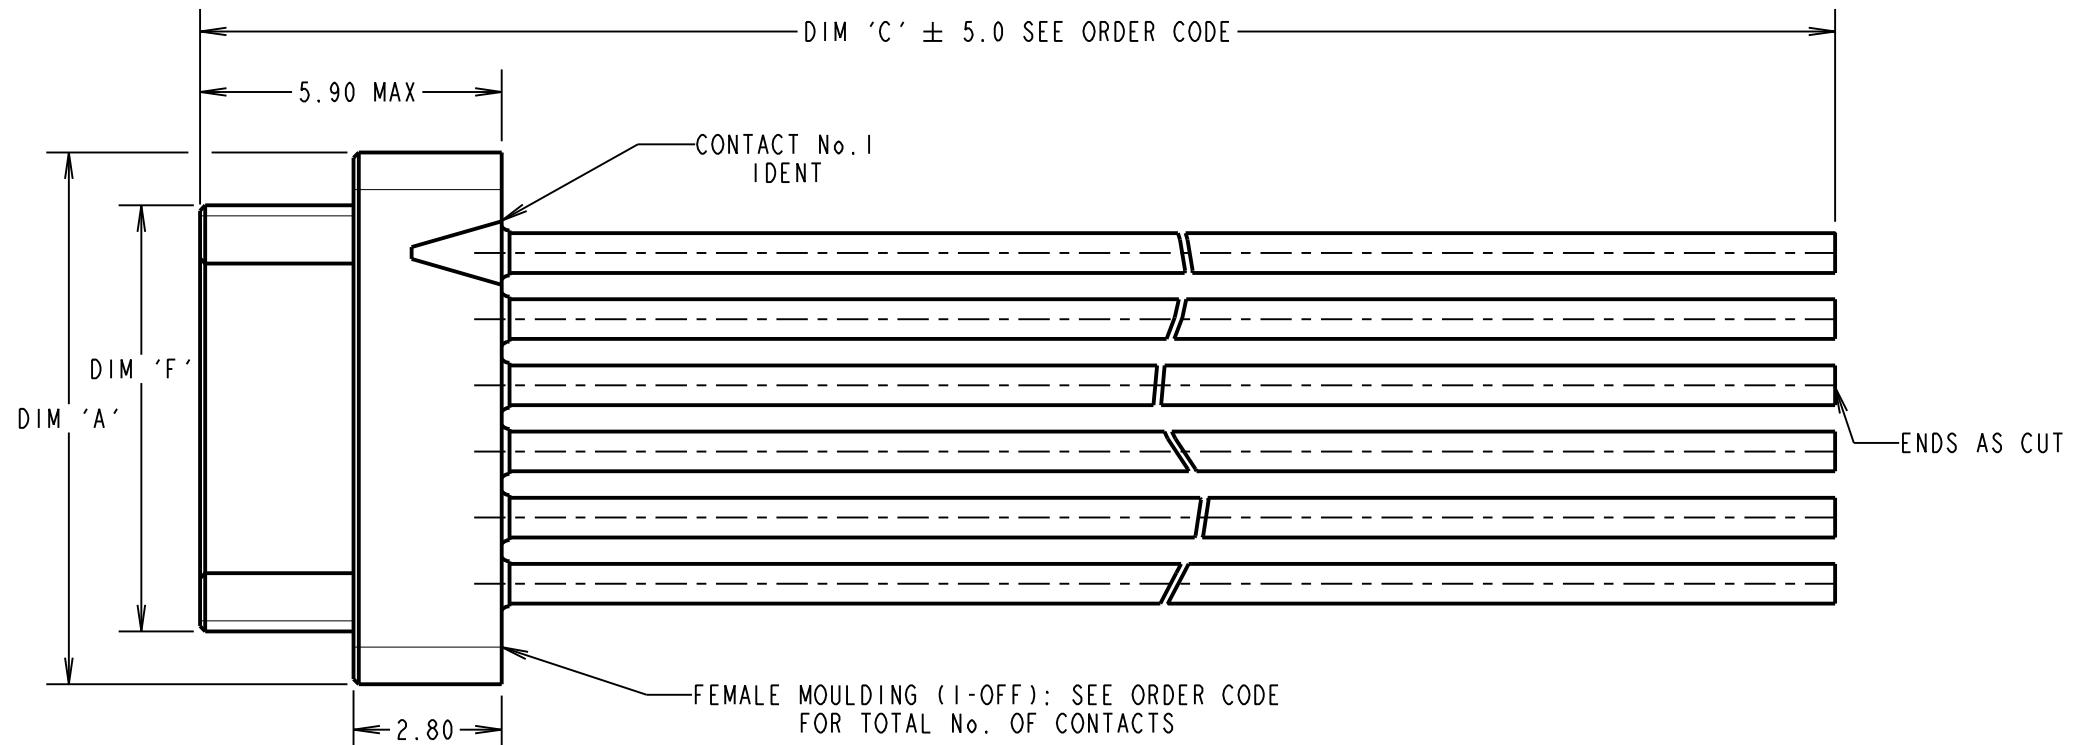

Customer Information Sheet

DRAWING No.: G125-FCXXX05L0-XXXXL

IF IN DOUBT - ASK

©

NOT TO SCALE

THIRD ANGLE PROJECTION

ALL DIMENSIONS IN mm

PATENT GRANTED - US 13/848813
PATENT PENDING - GB 1205109.0
PATENT PENDING - EP 13159969.8

DIM 'A'	(TOTAL No. OF CONTACTS - 2) x 0.625 + 3.80
DIM 'B'	(TOTAL No. OF CONTACTS - 2) x 0.625
DIM 'F'	(TOTAL No. OF CONTACTS - 2) x 0.625 + 1.80

ORDER CODE:

G125-FCXXX05L0-XXXXL

26 AWG = 1
28 AWG = 2
30 AWG = 3
32 AWG = 4

DIM 'C' LENGTH:
0060 = 60mm MIN
9999 = 9999mm MAX

TOTAL No. OF CONTACTS:
06, 10, 12, 16,
20, 26, 34, 50

STOCKED LENGTHS:
0150 = 150mm
0300 = 300mm
0450 = 450mm

FM	5	23.04.18	21155
NAME	ISS.	DATE	C/NOTE
APPROVED: F. MCGOWAN			
CHECKED: M. PLESTED			
DRAWN: S. FLOWER			
CUSTOMER REF.:			
ASSEMBLY DRG:			

NOTES:

1. CABLE ASSEMBLIES WILL BE PACKED IN BAGS OF 10.
2. FOR COMPLETE SPECIFICATION SEE COMPONENT SPECIFICATIONS C049XX AND C125XX (LATEST ISSUES).
3. CUSTOM LENGTH CABLE ASSEMBLIES CAN BE PRODUCED FROM 60mm TO 9999mm. CONTACT OUR CABLE TEAM ON CABLES@HARWIN.COM.

HARWIN

www.harwin.com
technical@harwin.com

THIS DRAWING AND ANY INFORMATION OR DESCRIPTIVE MATTER SET OUT HEREON ARE CONFIDENTIAL AND COPYRIGHT PROPERTY OF THE HARWIN GROUP AND MUST NOT BE DISCLOSED, LOANED, COPIED OR USED FOR MANUFACTURING, TENDERING OR FOR ANY OTHER PURPOSE WITHOUT THEIR WRITTEN PERMISSION.

TOLERANCES

X. = ±1mm
X.X = ±0.50mm
X.XX = ±0.10mm
X.XXX = ±0.01mm
ANGLES = ±5°
UNLESS STATED

MATERIAL:

SEE ABOVE

FINISH:

SEE ABOVE

S/AREA:

mm²

TITLE:

G125 SERIES FEMALE CRIMP CONNECTOR WITH PIGTAIL

DRAWING NUMBER:

G125-FCXXX05L0-XXXXL

SHT
2
OF
2