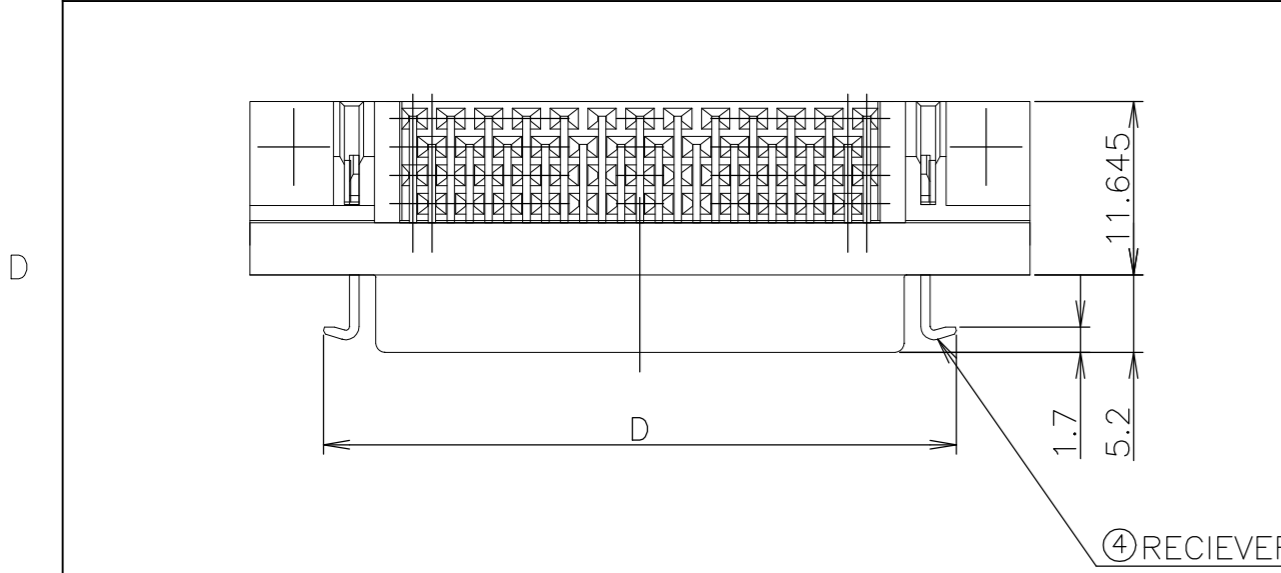

REVISIONS				
P	LTR	DESCRIPTION	DATE	DWN / APVD
R		REVISED PER ECO-17-008763	23JAN2018	RG / SH

ITEM	(MATERIAL)	(FINISH)
①	COPPER ALLOY	NICKEL UNDER PLATE ALL OVER CONTACT AREA : Au(0.0001) SOLDER TINE AREA ; TIN PLATE
② ⑤	PBT OR PA6T	COLOR : PBT BLACK PA6T NATURAL
③	STEEL THK0.25	NICKEL PLATE OVER COPPER UNDERPLATE
④	STAINLESS STEEL	
⑥	COPPER ALLOY	NICKEL UNDER PLATE ALL OVER. TIN PLATING ALL OVER.
⑦	STEEL	NICKEL PLATE OVER COPPER UNDERPLATE

△ RECOMMENDED SCREW SIZE ; M2.6 PANHEAD SCREW.( L=5 )  
 2 RECOMMENDED P.C BOARD THICKNESS ; 1.6mm±0.15  
 △ POST PATTERN AS SHOWN ON THIS END FOR ALL POSITION.

LEAD FREE

RECOMENDED PANEL CUTOUT  
THK,2mm MAX

RECOMENDED PC BOARD  
MOUNTING DIMMENSION  
COMPONENT SIDE

PA6T	37.5	10.3	42.8	52.40	42.50	35.48	46.50	30.48	24	50	1-5917738-7
PA6T	28.61	8.3	33.9	43.51	33.61	26.59	37.61	21.59	17	36	1-5917738-5
PBT	37.5	10.3	42.8	52.40	42.50	35.48	46.50	30.48	24	50	5917738-7
PBT	28.61	8.3	33.9	43.51	33.61	26.59	37.61	21.59	17	36	5917738-5
PBT	22.26	8.3	27.6	37.16	27.26	20.24	31.26	15.24	12	26	5917738-4
OBSOLETE	PBT	18.45	8.3	23.8	33.35	23.45	27.45	11.43	9	20	5917738-2
OBSOLETE	PBT	14.64	8.3	19.9	29.54	19.64	23.64	7.62	6	14	5917738-1
HSG MAT'L	H	G	F	E	D	C	B	A	N	POSITION	PART NO.