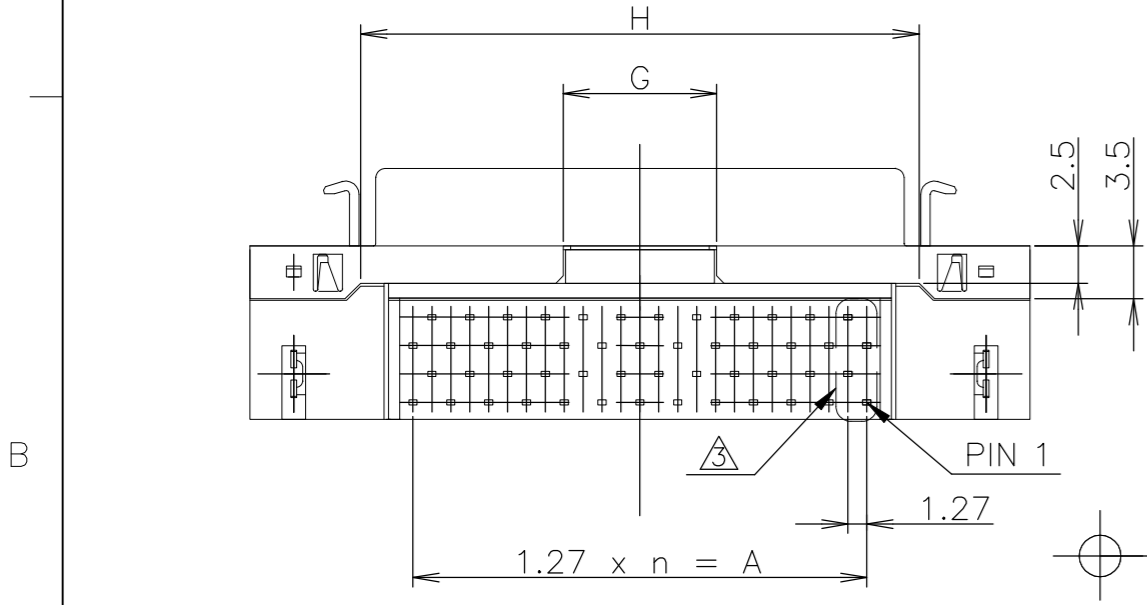

REVISIONS				
P	LTR	DESCRIPTION	DATE	DWN / APVD
R		REVISED PER ECO-17-008763	23JAN2018	RG / SH

ITEM	(MATERIAL)	(FINISH)
①	COPPER ALLOY	NICKEL UNDER PLATE ALL OVER CONTACT AREA : Au(0.0001) SOLDER TINE AREA ; TIN PLATE
② ⑤	PBT OR PA6T	COLOR : PBT BLACK PA6T NATURAL
③	STEEL THK0.25	NICKEL PLATE OVER COPPER UNDERPLATE
④	STAINLESS STEEL	
⑥	COPPER ALLOY	NICKEL UNDER PLATE ALL OVER. TIN PLATING ALL OVER.
⑦	STEEL	NICKEL PLATE OVER COPPER UNDERPLATE

△ RECOMMENDED SCREW SIZE ; M2.6 PANHEAD SCREW.( L=5 )  
 2 RECOMMENDED P.C BOARD THICKNESS ; 1.6mm±0.15  
 △ POST PATTERN AS SHOWN ON THIS END FOR ALL POSITION.

LEAD FREE

RECOMENDED PANEL CUTOUT  
THK,2mm MAX

RECOMENDED PC BOARD  
MOUNTING DIMMENSION  
COMPONENT SIDE

PA6T	37.5	10.3	42.8	52.40	42.50	35.48	46.50	30.48	24	50	1-5917738-7
PA6T	28.61	8.3	33.9	43.51	33.61	26.59	37.61	21.59	17	36	1-5917738-5
PBT	37.5	10.3	42.8	52.40	42.50	35.48	46.50	30.48	24	50	5917738-7
PBT	28.61	8.3	33.9	43.51	33.61	26.59	37.61	21.59	17	36	5917738-5
PBT	22.26	8.3	27.6	37.16	27.26	20.24	31.26	15.24	12	26	5917738-4
OBSOLETE	PBT	18.45	8.3	23.8	33.35	23.45	27.45	11.43	9	20	5917738-2
OBSOLETE	PBT	14.64	8.3	19.9	29.54	19.64	23.64	7.62	6	14	5917738-1
HSG MAT'L	H	G	F	E	D	C	B	A	N	POSITION	PART NO.

FINISH 仕上 SEE TABLE

DWN LEO ZHOU 30NOV04  
 CHK STEVEN YAO 30NOV04  
 APVD L ENOMOTO 30NOV04

NAME 名称  
 PRODUCT SPEC 製品規格  
 APPLICATION SPEC 取付適用規格

WEIGHT

CUSTOMER DRAWING

SCALE 尺度 2:1

SHEET 1 of 1

REV R