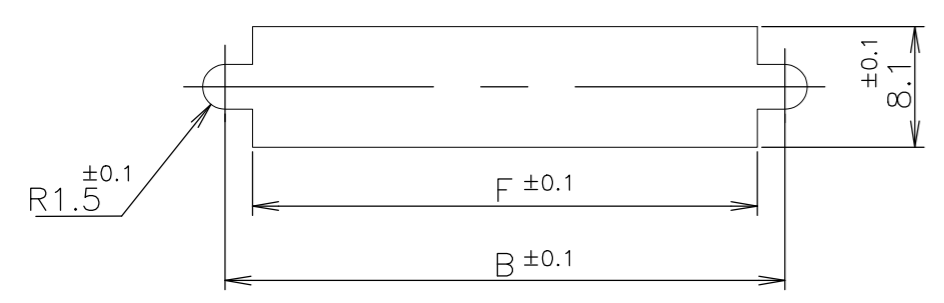

REVISIONS				
P	LTR	DESCRIPTION	DATE	DWN / APVD
R		REVISED PER ECO-17-008763	23JAN2018	RG / SH

ITEM	(MATERIAL)	(FINISH)
①	COPPER ALLOY	NICKEL UNDER PLATE ALL OVER CONTACT AREA : Au(0.0001) SOLDER TINE AREA ; TIN PLATE
② ⑤	PBT OR PA6T	COLOR : PBT BLACK PA6T NATURAL
③	STEEL THK0.25	NICKEL PLATE OVER COPPER UNDERPLATE
④	STAINLESS STEEL	
⑥	COPPER ALLOY	NICKEL UNDER PLATE ALL OVER. TIN PLATING ALL OVER.
⑦	STEEL	NICKEL PLATE OVER COPPER UNDERPLATE

△ RECOMMENDED SCREW SIZE ; M2.6 PANHEAD SCREW.( L=5 )  
 2 RECOMMENDED P.C BOARD THICKNESS ; 1.6mm±0.15  
 △ POST PATTERN AS SHOWN ON THIS END FOR ALL POSITION.

LEAD FREE

RECOMENDED PANEL CUTOUT  
THK,2mm MAX

RECOMENDED PC BOARD  
MOUNTING DIMMENSION  
COMPONENT SIDE

PA6T	37.5	10.3	42.8	52.40	42.50	35.48	46.50	30.48	24	50	1-5917738-7
PA6T	28.61	8.3	33.9	43.51	33.61	26.59	37.61	21.59	17	36	1-5917738-5
PBT	37.5	10.3	42.8	52.40	42.50	35.48	46.50	30.48	24	50	5917738-7
PBT	28.61	8.3	33.9	43.51	33.61	26.59	37.61	21.59	17	36	5917738-5
PBT	22.26	8.3	27.6	37.16	27.26	20.24	31.26	15.24	12	26	5917738-4
OBSOLETE	PBT	18.45	8.3	23.8	33.35	23.45	27.45	11.43	9	20	5917738-2
OBSOLETE	PBT	14.64	8.3	19.9	29.54	19.64	23.64	7.62	6	14	5917738-1
HSG MAT'L	H	G	F	E	D	C	B	A	N	POSITION	PART NO.