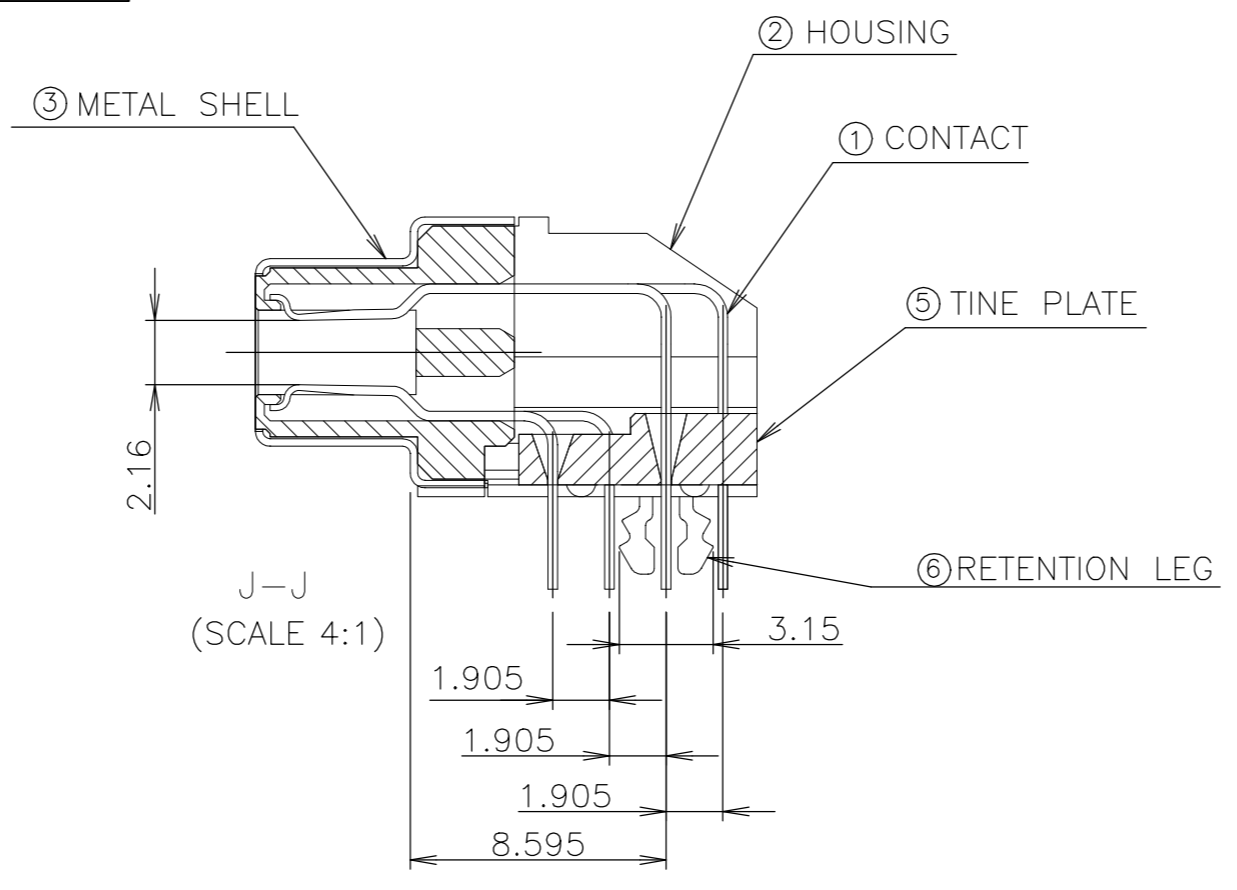

REVISIONS				
P	LTR	DESCRIPTION	DATE	DWN / APVD
R		REVISED PER ECO-17-008763	23JAN2018	RG / SH

ITEM	(MATERIAL)	(FINISH)
①	COPPER ALLOY	NICKEL UNDER PLATE ALL OVER CONTACT AREA : Au(0.0001) SOLDER TINE AREA ; TIN PLATE
② ⑤	PBT OR PA6T	COLOR : PBT BLACK PA6T NATURAL
③	STEEL THK0.25	NICKEL PLATE OVER COPPER UNDERPLATE
④	STAINLESS STEEL	
⑥	COPPER ALLOY	NICKEL UNDER PLATE ALL OVER. TIN PLATING ALL OVER.
⑦	STEEL	NICKEL PLATE OVER COPPER UNDERPLATE

△ RECOMMENDED SCREW SIZE ; M2.6 PANHEAD SCREW.( L=5 )  
 2 RECOMMENDED P.C BOARD THICKNESS ; 1.6mm±0.15  
 △ POST PATTERN AS SHOWN ON THIS END FOR ALL POSITION.

LEAD FREE

RECOMENDED PANEL CUTOUT  
THK,2mm MAX

RECOMENDED PC BOARD  
MOUNTING DIMMENSION  
COMPONENT SIDE

PA6T	37.5	10.3	42.8	52.40	42.50	35.48	46.50	30.48	24	50	1-5917738-7
PA6T	28.61	8.3	33.9	43.51	33.61	26.59	37.61	21.59	17	36	1-5917738-5
PBT	37.5	10.3	42.8	52.40	42.50	35.48	46.50	30.48	24	50	5917738-7
PBT	28.61	8.3	33.9	43.51	33.61	26.59	37.61	21.59	17	36	5917738-5
PBT	22.26	8.3	27.6	37.16	27.26	20.24	31.26	15.24	12	26	5917738-4
OBSOLETE	PBT	18.45	8.3	23.8	33.35	23.45	27.45	11.43	9	20	5917738-2
OBSOLETE	PBT	14.64	8.3	19.9	29.54	19.64	23.64	7.62	6	14	5917738-1
HSG MAT'L	H	G	F	E	D	C	B	A	N	POSITION	PART NO.

FINISH 仕上 SEE TABLE

DWN LEO ZHOU 30NOV04  
 CHK STEVEN YAO 30NOV04  
 APVD L ENOMOTO 30NOV04

NAME 名称  
 PRODUCT SPEC 製品規格  
 APPLICATION SPEC 取付適用規格

WEIGHT

CUSTOMER DRAWING

SCALE 尺度 2:1

SHEET 1 of 1

REV R