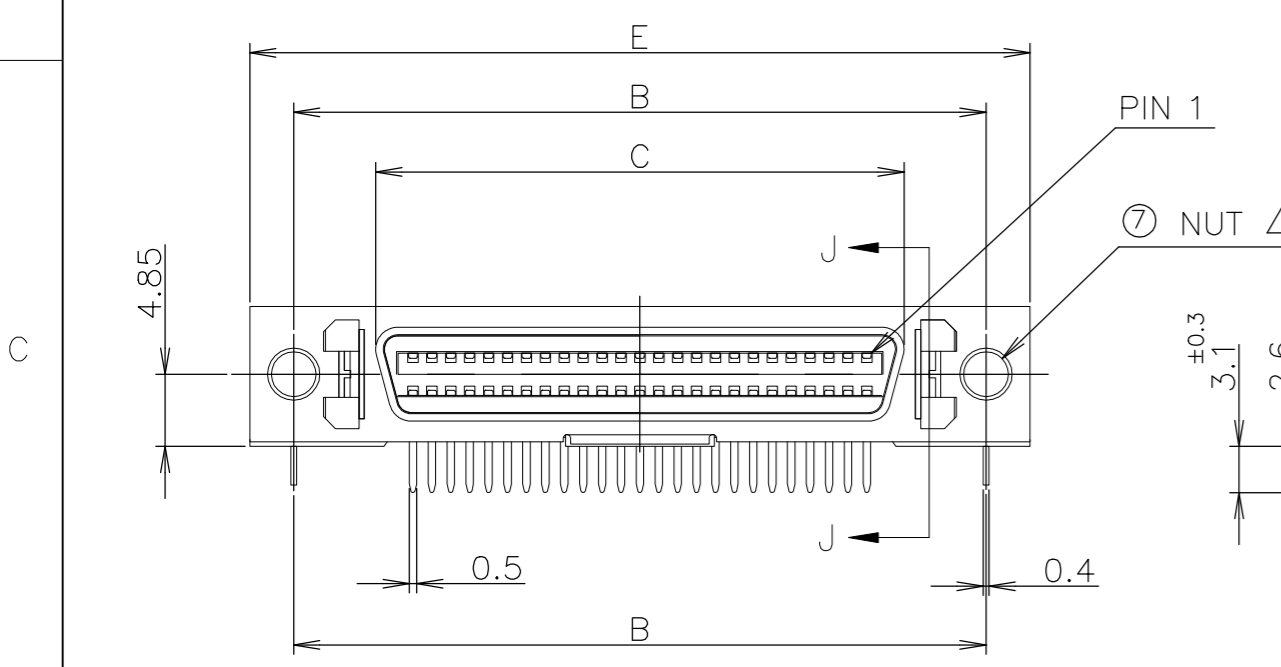

REVISIONS				
P	LTR	DESCRIPTION	DATE	DWN / APVD
R		REVISED PER ECO-17-008763	23JAN2018	RG / SH

ITEM	(MATERIAL)	(FINISH)
①	COPPER ALLOY	NICKEL UNDER PLATE ALL OVER CONTACT AREA : Au(0.0001) SOLDER TINE AREA ; TIN PLATE
② ⑤	PBT OR PA6T	COLOR : PBT BLACK PA6T NATURAL
③	STEEL THK0.25	NICKEL PLATE OVER COPPER UNDERPLATE
④	STAINLESS STEEL	
⑥	COPPER ALLOY	NICKEL UNDER PLATE ALL OVER. TIN PLATING ALL OVER.
⑦	STEEL	NICKEL PLATE OVER COPPER UNDERPLATE

△ RECOMMENDED SCREW SIZE ; M2.6 PANHEAD SCREW.( L=5 )  
 2 RECOMMENDED P.C BOARD THICKNESS ; 1.6mm±0.15  
 △ POST PATTERN AS SHOWN ON THIS END FOR ALL POSITION.

LEAD FREE

RECOMENDED PANEL CUTOUT  
THK,2mm MAX

RECOMENDED PC BOARD  
MOUNTING DIMMENSION  
COMPONENT SIDE

PA6T	37.5	10.3	42.8	52.40	42.50	35.48	46.50	30.48	24	50	1-5917738-7
PA6T	28.61	8.3	33.9	43.51	33.61	26.59	37.61	21.59	17	36	1-5917738-5
PBT	37.5	10.3	42.8	52.40	42.50	35.48	46.50	30.48	24	50	5917738-7
PBT	28.61	8.3	33.9	43.51	33.61	26.59	37.61	21.59	17	36	5917738-5
PBT	22.26	8.3	27.6	37.16	27.26	20.24	31.26	15.24	12	26	5917738-4
OBSOLETE	PBT	18.45	8.3	23.8	33.35	23.45	27.45	11.43	9	20	5917738-2
OBSOLETE	PBT	14.64	8.3	19.9	29.54	19.64	23.64	7.62	6	14	5917738-1
HSG MAT'L	H	G	F	E	D	C	B	A	N	POSITION	PART NO.

FINISH 仕上 SEE TABLE

DWN LEO ZHOU 30NOV04  
 CHK STEVEN YAO 30NOV04  
 APVD L ENOMOTO 30NOV04

NAME 名称  
 PRODUCT SPEC 製品規格  
 APPLICATION SPEC 取付適用規格

WEIGHT

CUSTOMER DRAWING

SCALE 尺度 2:1

SHEET 1 of 1

REV R