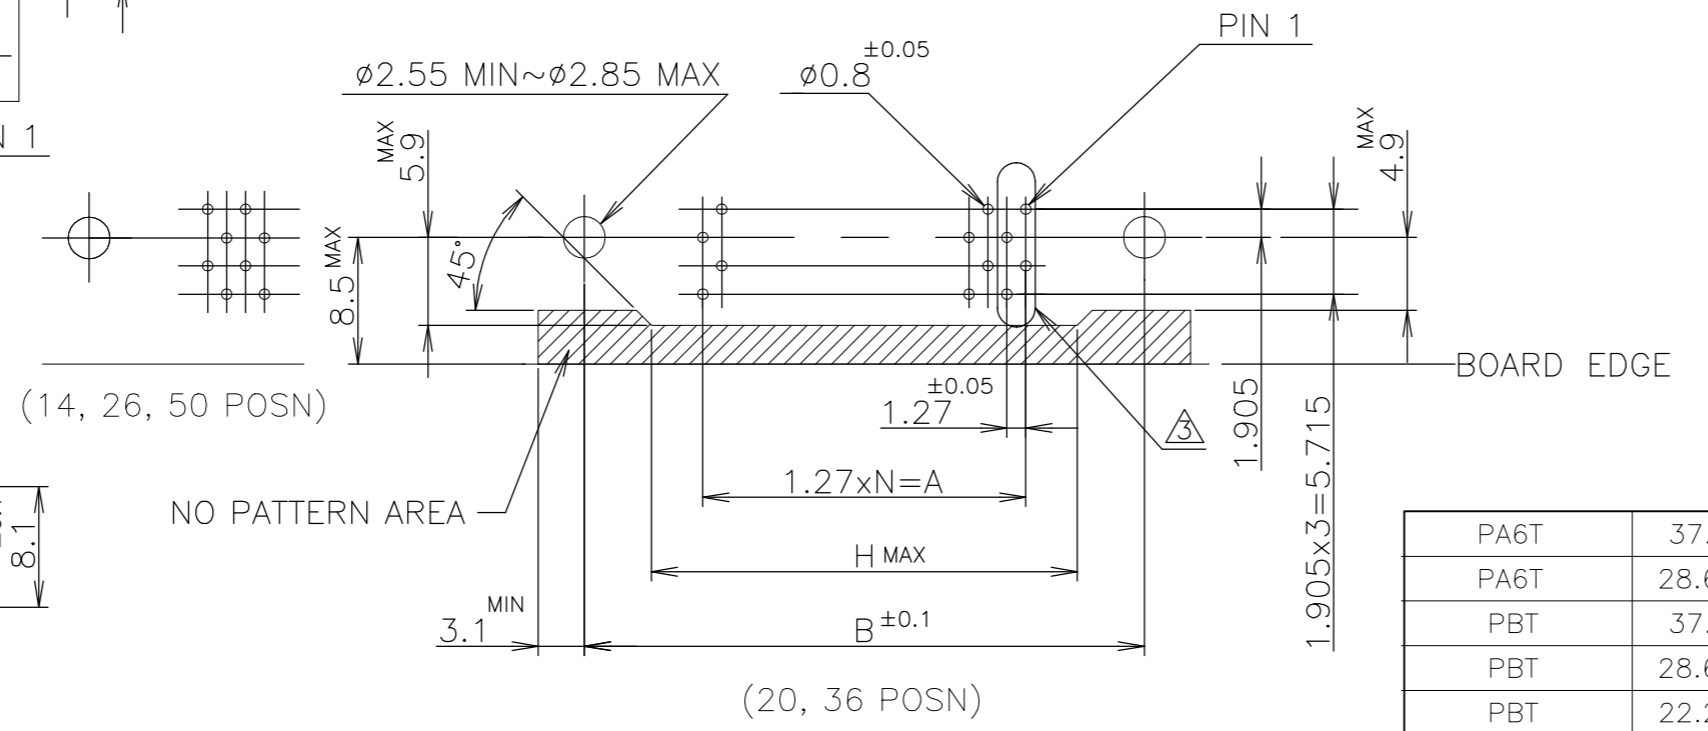

REVISIONS				
P	LTR	DESCRIPTION	DATE	DWN / APVD
R		REVISED PER ECO-17-008763	23JAN2018	RG / SH

ITEM	(MATERIAL)	(FINISH)
①	COPPER ALLOY	NICKEL UNDER PLATE ALL OVER CONTACT AREA : Au(0.0001) SOLDER TINE AREA ; TIN PLATE
② ⑤	PBT OR PA6T	COLOR : PBT BLACK PA6T NATURAL
③	STEEL THK0.25	NICKEL PLATE OVER COPPER UNDERPLATE
④	STAINLESS STEEL	
⑥	COPPER ALLOY	NICKEL UNDER PLATE ALL OVER. TIN PLATING ALL OVER.
⑦	STEEL	NICKEL PLATE OVER COPPER UNDERPLATE

△ RECOMMENDED SCREW SIZE ; M2.6 PANHEAD SCREW.( L=5 )  
 2 RECOMMENDED P.C BOARD THICKNESS ; 1.6mm±0.15  
 △ POST PATTERN AS SHOWN ON THIS END FOR ALL POSITION.

LEAD FREE

RECOMENDED PANEL CUTOUT  
THK,2mm MAX

RECOMENDED PC BOARD  
MOUNTING DIMMENSION  
COMPONENT SIDE

PA6T	37.5	10.3	42.8	52.40	42.50	35.48	46.50	30.48	24	50	1-5917738-7
PA6T	28.61	8.3	33.9	43.51	33.61	26.59	37.61	21.59	17	36	1-5917738-5
PBT	37.5	10.3	42.8	52.40	42.50	35.48	46.50	30.48	24	50	5917738-7
PBT	28.61	8.3	33.9	43.51	33.61	26.59	37.61	21.59	17	36	5917738-5
PBT	22.26	8.3	27.6	37.16	27.26	20.24	31.26	15.24	12	26	5917738-4
OBSOLETE	PBT	18.45	8.3	23.8	33.35	23.45	27.45	11.43	9	20	5917738-2
OBSOLETE	PBT	14.64	8.3	19.9	29.54	19.64	23.64	7.62	6	14	5917738-1
HSG MAT'L	H	G	F	E	D	C	B	A	N	POSITION	PART NO.

THIS DRAWING IS A CONTROLLED DOCUMENT.

DIMENSIONS: 单位: 毫米 mm

TOLERANCES UNLESS OTHERWISE SPECIFIED: 一般公差

0 PLC ± 0.2  
 1 PLC ± 0.2  
 2 PLC ± 0.2  
 3 PLC ± 0.2  
 4 PLC ± 0.2  
 ANGLES ± 3'

MATERIAL 材料 SEE TABLE