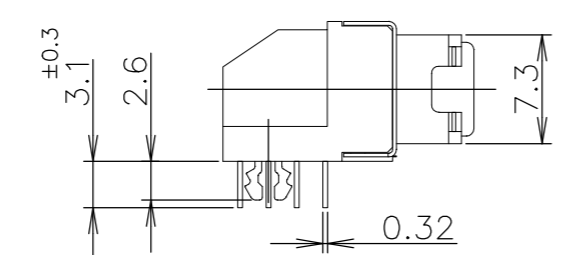

REVISIONS				
P	LTR	DESCRIPTION	DATE	DWN / APVD
R		REVISED PER ECO-17-008763	23JAN2018	RG / SH

ITEM	(MATERIAL)	(FINISH)
①	COPPER ALLOY	NICKEL UNDER PLATE ALL OVER CONTACT AREA : Au(0.0001) SOLDER TINE AREA ; TIN PLATE
② ⑤	PBT OR PA6T	COLOR : PBT BLACK PA6T NATURAL
③	STEEL THK0.25	NICKEL PLATE OVER COPPER UNDERPLATE
④	STAINLESS STEEL	
⑥	COPPER ALLOY	NICKEL UNDER PLATE ALL OVER. TIN PLATING ALL OVER.
⑦	STEEL	NICKEL PLATE OVER COPPER UNDERPLATE

△ RECOMMENDED SCREW SIZE ; M2.6 PANHEAD SCREW.( L=5 )  
 2 RECOMMENDED P.C BOARD THICKNESS ; 1.6mm±0.15  
 △ POST PATTERN AS SHOWN ON THIS END FOR ALL POSITION.

LEAD FREE

RECOMENDED PANEL CUTOUT  
THK,2mm MAX

RECOMENDED PC BOARD  
MOUNTING DIMMENSION  
COMPONENT SIDE

PA6T	37.5	10.3	42.8	52.40	42.50	35.48	46.50	30.48	24	50	1-5917738-7
PA6T	28.61	8.3	33.9	43.51	33.61	26.59	37.61	21.59	17	36	1-5917738-5
PBT	37.5	10.3	42.8	52.40	42.50	35.48	46.50	30.48	24	50	5917738-7
PBT	28.61	8.3	33.9	43.51	33.61	26.59	37.61	21.59	17	36	5917738-5
PBT	22.26	8.3	27.6	37.16	27.26	20.24	31.26	15.24	12	26	5917738-4
OBSOLETE	PBT	18.45	8.3	23.8	33.35	23.45	27.45	11.43	9	20	5917738-2
OBSOLETE	PBT	14.64	8.3	19.9	29.54	19.64	23.64	7.62	6	14	5917738-1
HSG MAT'L	H	G	F	E	D	C	B	A	N	POSITION	PART NO.

FINISH 仕上 SEE TABLE

DWN LEO ZHOU 30NOV04  
 CHK STEVEN YAO 30NOV04  
 APVD L ENOMOTO 30NOV04

NAME 名称  
 PRODUCT SPEC 製品規格  
 APPLICATION SPEC 取付適用規格

WEIGHT

CUSTOMER DRAWING

SCALE 尺度 2:1

SHEET 1 of 1

REV R