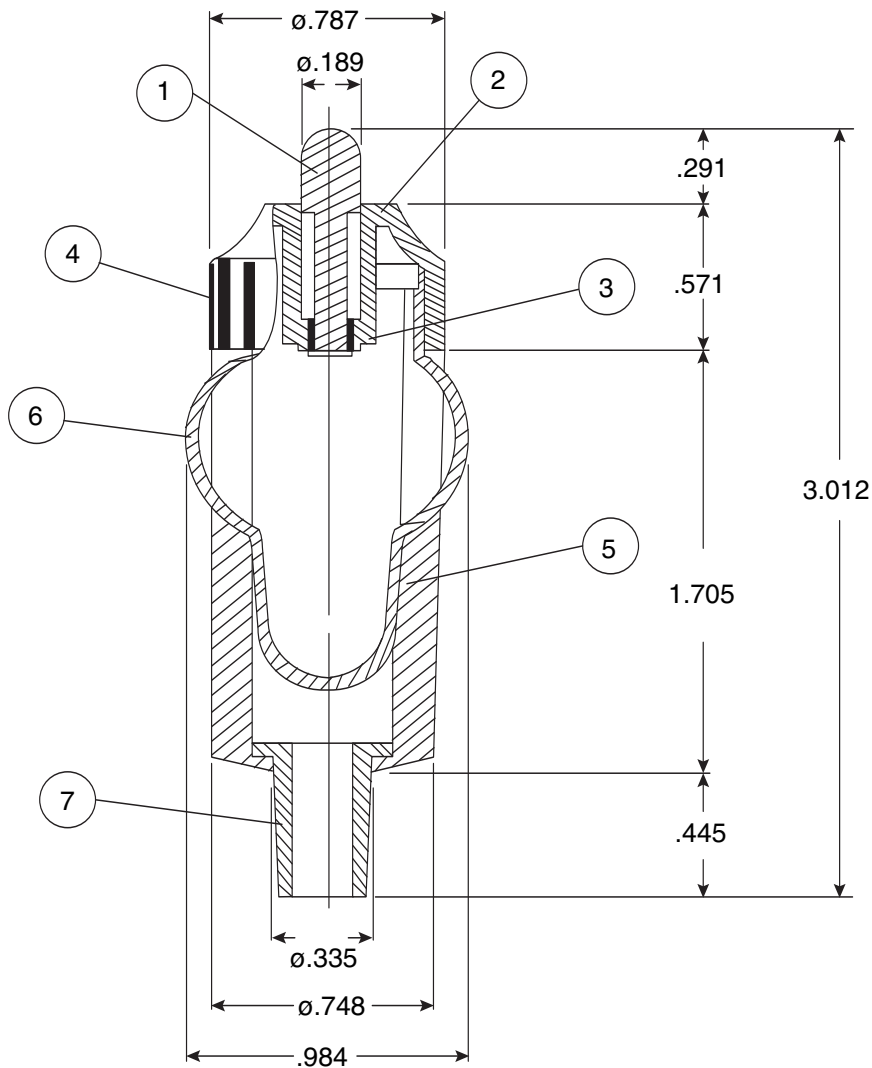

# Auto Power Plug

171-6001

Auto Power Plug

Dimensions: In.

MATERIAL SPECIFICATIONS	
1.	nickle plated brass
2.	Zinc plated piano wire
3.	Nickel plated brass
4.	Phenolic
5.	Phenolic
6.	Nickel plated steel
7.	P.V.C.
8.	Plastic, black color