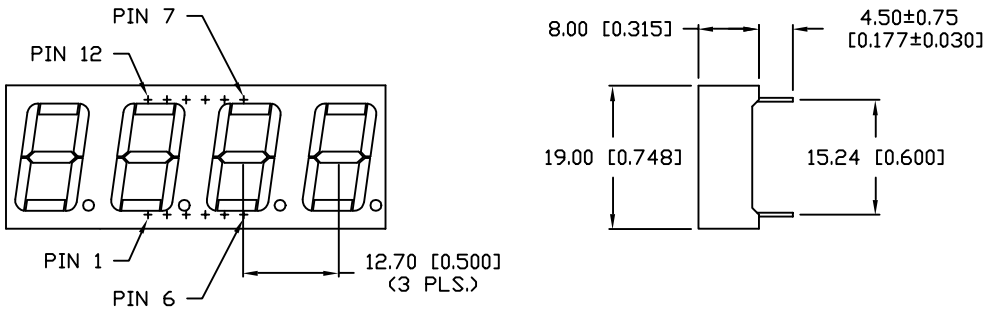

DATE	REVISIONS	REV
4-22-98	E.C.N. #10BRDR. & #10383. & #10387. & REDRAWN./	A

DRAWING NUMBER	REV
LDQ-N514RI	A

DIGIT DETAIL

COMMON CATHODE

- DIG 1: PIN NO. 12
- DIG 2: PIN NO. 9
- DIG 3: PIN NO. 8
- DIG 4: PIN NO. 6

ELECTRO-OPTICAL CHARACTERISTICS  $T_A = 25^\circ\text{C}$   $I_f = 10\text{mA}$

PARAMETER	MIN	TYP	MAX	UNITS	TEST COND
PEAK WAVELENGTH		635 (RED)		nm	
FORWARD VOLTAGE		2.0	2.5	$V_f$	
REVERSE VOLTAGE	5.0			$V_r$	$I_r = 100\mu\text{A}$
AXIAL INTENSITY		3900		$\mu\text{cd}$	$I_f = 10\text{mA}$
EMITTED COLOR:	RED				
FONT COLOR:	GREY				
SEGMENT COLOR:	MILKY WHITE DIFFUSED				

LIMITS OF SAFE OPERATION AT  $25^\circ\text{C}$  PER CHIP

PARAMETER	MAX	UNITS
PEAK FORWARD CURRENT*	150	mA
STEADY CURRENT	30	mA
POWER DISSIPATION	105	mW
DERATE FROM $25^\circ\text{C}$	-1.2	$\text{mW}/^\circ\text{C}$
OPERATING, STORAGE TEMP.	-40 TO +85	$^\circ\text{C}$
SOLDERING TEMP.	+260	$^\circ\text{C}$
2.0mm FROM BODY		3 SEC. MAX

DATE: 5-24-95	DWN:	CHK'D:	APPD:
SCALE: N/A			

0.56" QUAD DIGIT, SEVEN SEGMENT DISPLAY, 635nm RED, GREY FONT/WHITE SEGMENTS, MULTIPLEXED, COMMON CATHODE.

PAGE 1 OF 1	DRAWING NUMBER LDQ-N514RI	REV A
-------------	------------------------------	----------