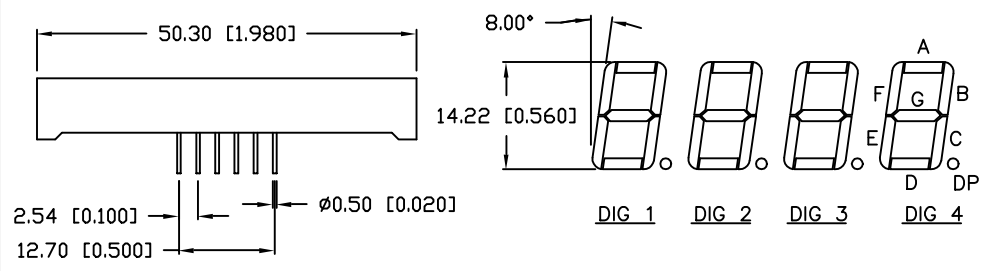

DATE	REVISIONS	REV
4-22-98	E.C.N. #10BRDR. & #10383. & #10387. & REDRAWN./	A

DRAWING NUMBER	REV
LDQ-N514RI	A

DIGIT DETAIL

COMMON CATHODE

- DIG 1: PIN NO. 12
- DIG 2: PIN NO. 9
- DIG 3: PIN NO. 8
- DIG 4: PIN NO. 6

ELECTRO-OPTICAL CHARACTERISTICS  $T_A = 25^\circ\text{C}$   $I_f = 10\text{mA}$

PARAMETER	MIN	TYP	MAX	UNITS	TEST COND
PEAK WAVELENGTH		635 (RED)		nm	
FORWARD VOLTAGE		2.0	2.5	$V_f$	
REVERSE VOLTAGE	5.0			$V_r$	$I_r = 100\mu\text{A}$
AXIAL INTENSITY		3900		$\mu\text{cd}$	$I_f = 10\text{mA}$
EMITTED COLOR:	RED				
FONT COLOR:	GREY				
SEGMENT COLOR:	MILKY WHITE DIFFUSED				

LIMITS OF SAFE OPERATION AT  $25^\circ\text{C}$  PER CHIP

PARAMETER	MAX	UNITS
PEAK FORWARD CURRENT*	150	mA
STEADY CURRENT	30	mA
POWER DISSIPATION	105	mW
DERATE FROM $25^\circ\text{C}$	-1.2	$\text{mW}/^\circ\text{C}$
OPERATING, STORAGE TEMP.	-40 TO +85	$^\circ\text{C}$
SOLDERING TEMP.	+260	$^\circ\text{C}$
2.0mm FROM BODY		3 SEC. MAX

DATE: 5-24-95	DWN:	CHK'D:	APPD:
SCALE: N/A			

0.56" QUAD DIGIT, SEVEN SEGMENT DISPLAY, 635nm RED, GREY FONT/WHITE SEGMENTS, MULTIPLEXED, COMMON CATHODE.

PAGE 1 OF 1	DRAWING NUMBER LDQ-N514RI	REV A
-------------	------------------------------	----------