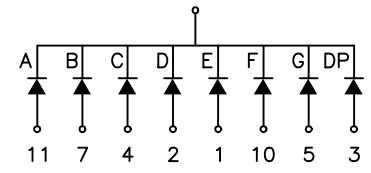

DATE	REVISIONS	REV
4-22-98	E.C.N. #10BRDR. & #10383. & #10387. & REDRAWN./	A

DRAWING NUMBER	REV
LDQ-N514RI	A

DIGIT DETAIL

COMMON CATHODE

- DIG 1: PIN NO. 12
- DIG 2: PIN NO. 9
- DIG 3: PIN NO. 8
- DIG 4: PIN NO. 6

ELECTRO-OPTICAL CHARACTERISTICS  $T_A = 25^\circ\text{C}$   $I_f = 10\text{mA}$

PARAMETER	MIN	TYP	MAX	UNITS	TEST COND
PEAK WAVELENGTH		635 (RED)		nm	
FORWARD VOLTAGE		2.0	2.5	$V_f$	
REVERSE VOLTAGE	5.0			$V_r$	$I_r = 100\mu\text{A}$
AXIAL INTENSITY		3900		$\mu\text{cd}$	$I_f = 10\text{mA}$
EMITTED COLOR:	RED				
FONT COLOR:	GREY				
SEGMENT COLOR:	MILKY WHITE DIFFUSED				

LIMITS OF SAFE OPERATION AT  $25^\circ\text{C}$  PER CHIP

PARAMETER	MAX	UNITS
PEAK FORWARD CURRENT*	150	mA
STEADY CURRENT	30	mA
POWER DISSIPATION	105	mW
DERATE FROM $25^\circ\text{C}$	-1.2	$\text{mW}/^\circ\text{C}$
OPERATING, STORAGE TEMP.	-40 TO +85	$^\circ\text{C}$
SOLDERING TEMP.	+260	$^\circ\text{C}$
2.0mm FROM BODY		3 SEC. MAX

DATE: 5-24-95	DWN:	CHK'D:	APPD:
SCALE: N/A			

0.56" QUAD DIGIT, SEVEN SEGMENT DISPLAY, 635nm RED, GREY FONT/WHITE SEGMENTS, MULTIPLEXED, COMMON CATHODE.

PAGE 1 OF 1	DRAWING NUMBER LDQ-N514RI	REV A
-------------	------------------------------	----------