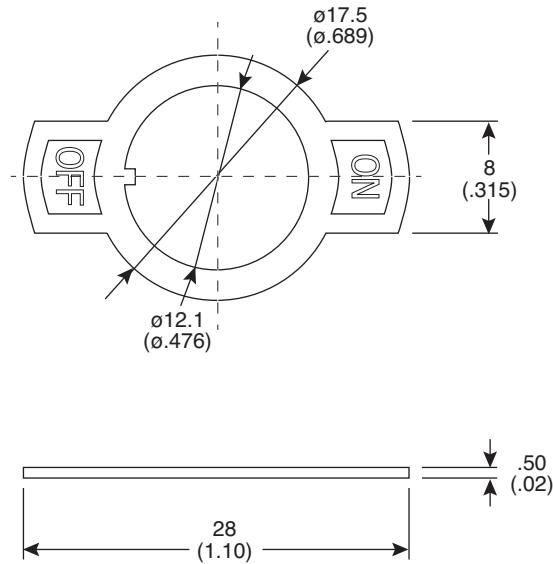

Dimensions: mm (in.)

Electrical Specifications:

- Tolerance: $\pm 0.3\text{mm}$

Note:

- Word Color: White

On-Off Plate
103-01321-EV

Mouser Electronics

Authorized Distributor