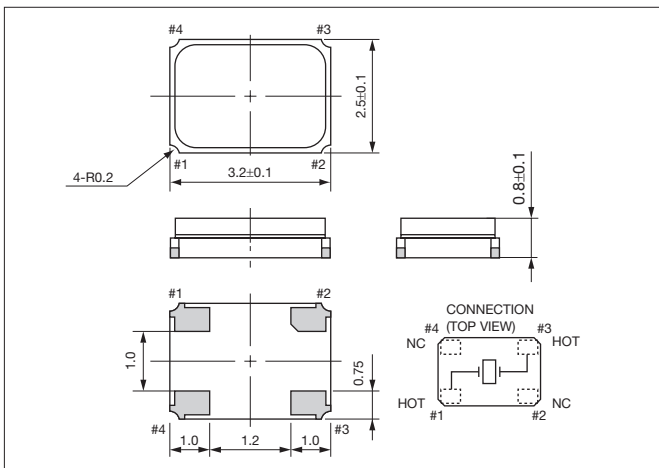

Dimensions

(Unit: mm)