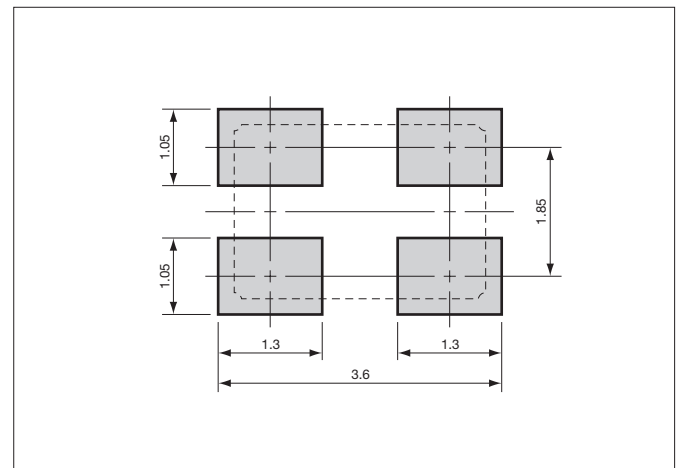

Recommended Land Pattern

(Unit: mm)