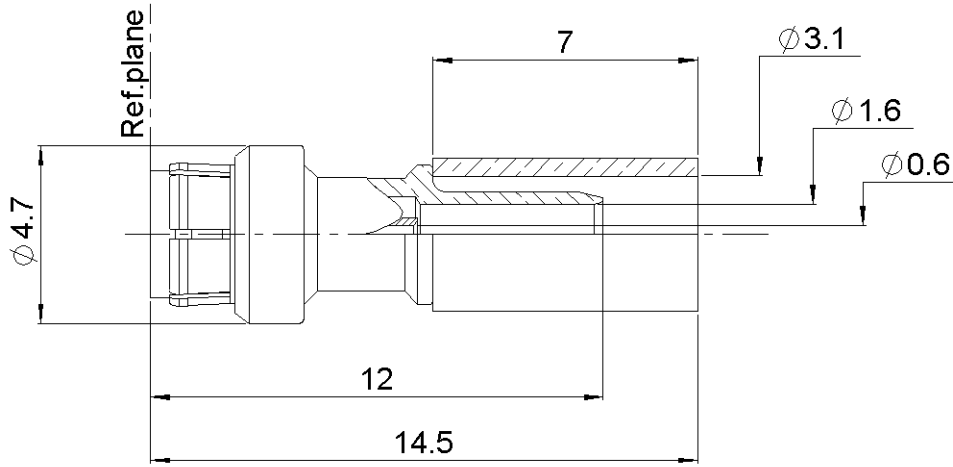

STRAIGHT PLUG CRIMP TYPE

R223.082.000

CABLE 2.6/50 S

Series : MMBX

All dimensions are in mm.

COMPONENTS	MATERIALS	PLATING (μm)
BODY	BRASS	NPGR
CENTER CONTACT	BERYLLIUM COPPER; BRASS	NPGR
OUTER CONTACT	BERYLLIUM COPPER	NPGR
INSULATOR	PTFE	
GASKET		
OTHERS PARTS	BRASS	NPGR
-	-	-
-	-	-

Issue : 0735 B

In the effort to improve our products, we reserve the right to make changes judged to be necessary.

STRAIGHT PLUG CRIMP TYPE

R223.082.000

CABLE 2.6/50 S

Series : MMBX

PACKAGING

Standard	Unit	Other
100	'W' option	Contact us

CABLE ASSEMBLY

Stripping	a	b	c	d	e	f
mm	1,50	4,50	6,50	0,00	5,00	0,00

Assembly instruction : **Crimp 02**

Recommended cable(s)
RG 316

Characteristics indicated on this data sheet are those that can be achieved with the highest performance cable. Intrinsic limitations of the cable may diminish the performance of the assembly

Recommended torque		
Mating	NA	N.cm
Panel nut	NA	N.cm
Clamp nut	NA	N.cm
A/F clamp nut	0,0000	mm

Mating life	100	Cycles mini
Weight	0,7000	g

TOOLING

Part Number	Description	Hexagon
.	.	.
R282.293.000	CRIMPING TOOL M22520/5-01	
R282.235.906	CRIMPING DIES	3.3 square 0.7