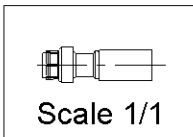

STRAIGHT PLUG CRIMP TYPE

R223.082.000

CABLE 2.6/50 S

Series : MMBX

All dimensions are in mm.

COMPONENTS	MATERIALS	PLATING (μm)
BODY	BRASS	NPGR
CENTER CONTACT	BERYLLIUM COPPER; BRASS	NPGR
OUTER CONTACT	BERYLLIUM COPPER	NPGR
INSULATOR	PTFE	
GASKET		
OTHERS PARTS	BRASS	NPGR
-	-	-
-	-	-

Issue : 0735 B

In the effort to improve our products, we reserve the right to make changes judged to be necessary.

STRAIGHT PLUG CRIMP TYPE

R223.082.000

CABLE 2.6/50 S

Series : MMBX

PACKAGING

Standard	Unit	Other
100	'W' option	Contact us