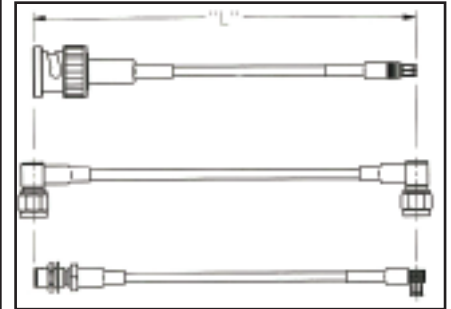

## Fixed Length Catalog

**JOHNSON**<sup>®</sup>

  
**EMERSON**<sup>™</sup>  
Network Power

## Electrical Ratings

Electrical ratings of a cable assembly are determined by the limiting connector type and cable size.

Connector	Cable	Connector Impedance (Ohms)	Frequency (GHz)	Dielectric Withstanding Voltage (Vrms)	Working Voltage (Vrms)
MMCX	RG-178	50	6	500 Vrms	170 Vrms
	RG-316	50	6	500 Vrms	170 Vrms
MCX	RG-178	50	6	750 Vrms	250 Vrms
	RG-316	50	6	1000 Vrms	335 Vrms
	RG-316 DS	50	6	1000 Vrms	335 Vrms
MCX 75 Ohm	RG-179	75	6	1000 Vrms	335 Vrms
	BELDEN 735A	75	6	1000 Vrms	335 Vrms
SMA	RG-178	50	12.4	500 Vrms	170 Vrms
	RG-316	50	12.4	750 Vrms	250 Vrms
	RG-316 DS	50	12.4	750 Vrms	250 Vrms
	RG-58	50	12.4	1000 Vrms	335 Vrms
	RG-142	50	12.4	1000 Vrms	335 Vrms
	Hand Formable .086	50	26.5	1000 Vrms	335 Vrms
SMB	RG-178	50	4	750 Vrms	250 Vrms
	RG-316	50	4	1000 Vrms	335 Vrms
SMB Mini 75 Ohm	RG-179	75	2	1000 Vrms	335 Vrms
	RG-179 DS	75	2	1000 Vrms	335 Vrms
	BELDEN 735A	75	2	1000 Vrms	335 Vrms
BNC	RG-58	50	4	1500 Vrms	500 Vrms
	BELDEN 8218	50	4	1500 Vrms	500 Vrms
	RG-59	50	4	1500 Vrms	500 Vrms
	RG-59 PLENUM	50	4	1500 Vrms	500 Vrms
BNC True 75 Ohm	BELDEN 8218	75	3	1500 Vrms	500 Vrms
	RG-59	75	3	1500 Vrms	500 Vrms
	BELDEN 8281	75	3	1500 Vrms	500 Vrms
	COMMSCOPE 735	75	3	1500 Vrms	500 Vrms
	BELDEN 735A	75	3	1500 Vrms	500 Vrms
	BELDEN 734A	75	3	1500 Vrms	500 Vrms
N	RG-58	50	11	1500 Vrms	500 Vrms
	RG-142	50	11	1500 Vrms	500 Vrms
	RG-8	50	11	1500 Vrms	500 Vrms
	RG-213	50	11	1500 Vrms	500 Vrms

Johnson's® cable length applies to the end of straight connectors. The length is applied to the vertical centroid of right angle connectors.

If you don't see the cable assembly you require we can design and manufacture one to meet your unique specifications!