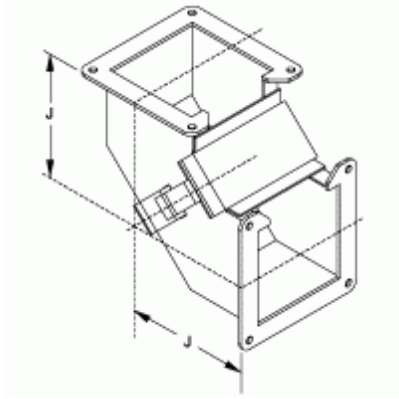

Quality Products. Service Excellence.

90 degree Elbow Inside Opening *1485 9P Series*

| Part No. | Size |
|----------|-----------|
| 1485B9P | 2.5 x 2.5 |
| 1485C9P | 4 x 4 |
| 1485D9P | 6 x 6 |
| 1485E9P | 8 x 8 |
| 1485F9P | 12 x 6 |