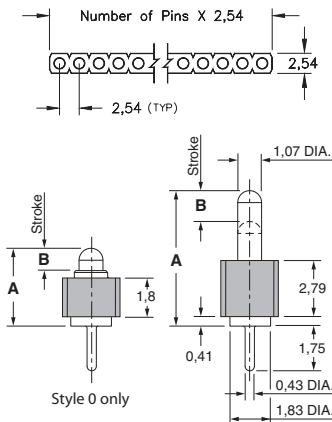

SPRING-LOADED CONNECTORS

SERIES 821 & 823 • 2,54 GRID THROUGH-HOLE MOUNT • SINGLE AND DOUBLE ROW STRIPS

- Modular contacts for use on 2,54 grid, available in five heights from 3,48 to 5,99, supplied in single and double row contact strips
- Precision-machined piston / base and gold-plated components assure up to 1,000,000 cycle life durability
- Pistons have a long stroke relative to the low profile of the assembly
- Low resistance, high current contacts are rated at 2 amps continuous, 3 amps peak
- High temperature thermoplastic insulators are suitable for surface mount processes
- Both 821 & 823 series contact strips are designed for manual placement into $\varnothing 0,56 \pm 0,08$ plated through-holes in the circuit board prior to hand, wave or reflow soldering

SINGLE ROW Series 821

DOUBLE ROW Series 823

ORDERING INFORMATION

Single Row Series 821

821-22-0XX-10-00X101

Specify number of contacts 02-64 Specify contact style 0-4

Double Row Series 823

823-22-0XX-10-00X101

Specify number of contacts 04-72 Specify contact style 0-4

CONTACT STYLE	INITIAL HEIGHT A	MAX. STROKE B
0	3,48	0,99
1	4,50	1,14
2	5,0	1,39
3	5,51	1,39
4	5,99	1,39

Technical Specifications

Materials:

Contact piston & base: Machined copper alloy plated 0,51 μm gold over 2,54 μm nickel
 Spring: Beryllium copper-plated 0,25 μm gold
 Insulator: High temperature thermoplastic, rated UL94 V-0

Mechanical:

Spring force @ initial height (A): 25 grams
 Spring force @ mid stroke (B/2): 60 grams
 Durability: Up to 1,000,000 cycles

Electrical:

Voltage rating: 100Vrms/150Vdc
 Current rating: 2A (continuous), 3A (peak) per contact
 Contact resistance: 20m Ω max.
 Insulation resistance: 10,000M Ω min.
 Dielectric strength: 700Vrms min.
 Capacitance: 1pF max.