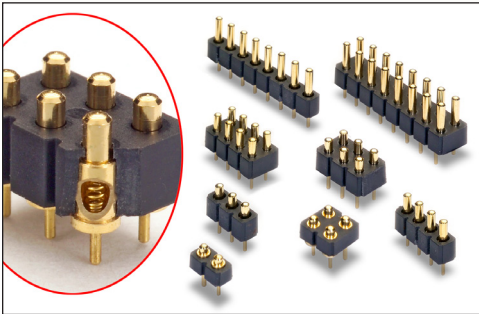

SPRING-LOADED CONNECTORS

SERIES 821 & 823 • 2,54 GRID THROUGH-HOLE MOUNT • SINGLE AND DOUBLE ROW STRIPS

- Modular contacts for use on 2,54 grid, available in five heights from 3,48 to 5,99, supplied in single and double row contact strips
- Precision-machined piston / base and gold-plated components assure up to 1,000,000 cycle life durability
- Pistons have a long stroke relative to the low profile of the assembly
- Low resistance, high current contacts are rated at 2 amps continuous, 3 amps peak
- High temperature thermoplastic insulators are suitable for surface mount processes
- Both 821 & 823 series contact strips are designed for manual placement into $\varnothing 0,56 \pm 0,08$ plated through-holes in the circuit board prior to hand, wave or reflow soldering

SINGLE ROW Series 821

DOUBLE ROW Series 823

ORDERING INFORMATION

Single Row Series 821

821-22-0XX-10-00X101

Specify number of contacts 02-64 Specify contact style 0-4

Double Row Series 823

823-22-0XX-10-00X101

Specify number of contacts 04-72 Specify contact style 0-4

CONTACT STYLE	INITIAL HEIGHT A	MAX. STROKE B
0	3,48	0,99
1	4,50	1,14
2	5,0	1,39
3	5,51	1,39
4	5,99	1,39

Technical Specifications

Materials:

Contact piston & base: Machined copper alloy plated 0,51 μm gold over 2,54 μm nickel
 Spring: Beryllium copper-plated 0,25 μm gold
 Insulator: High temperature thermoplastic, rated UL94 V-0

Mechanical:

Spring force @ initial height (A): 25 grams
 Spring force @ mid stroke (B/2): 60 grams
 Durability: Up to 1,000,000 cycles

Electrical:

Voltage rating: 100Vrms/150Vdc
 Current rating: 2A (continuous), 3A (peak) per contact
 Contact resistance: 20m Ω max.
 Insulation resistance: 10,000M Ω min.
 Dielectric strength: 700Vrms min.
 Capacitance: 1pF max.