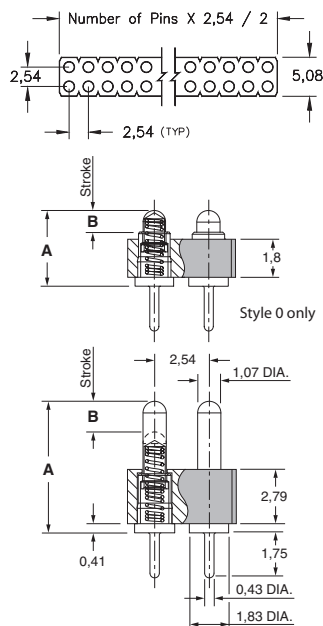

SPRING-LOADED CONNECTORS

SERIES 821 & 823 • 2,54 GRID THROUGH-HOLE MOUNT • SINGLE AND DOUBLE ROW STRIPS

- Modular contacts for use on 2,54 grid, available in five heights from 3,48 to 5,99, supplied in single and double row contact strips
- Precision-machined piston / base and gold-plated components assure up to 1,000,000 cycle life durability
- Pistons have a long stroke relative to the low profile of the assembly
- Low resistance, high current contacts are rated at 2 amps continuous, 3 amps peak
- High temperature thermoplastic insulators are suitable for surface mount processes
- Both 821 & 823 series contact strips are designed for manual placement into $\varnothing 0,56 \pm 0,08$ plated through-holes in the circuit board prior to hand, wave or reflow soldering

SINGLE ROW Series 821

DOUBLE ROW Series 823

ORDERING INFORMATION

Single Row Series 821

821-22-0XX-10-00X101

Specify number of contacts 02-64 Specify contact style 0-4

Double Row Series 823

823-22-0XX-10-00X101

Specify number of contacts 04-72 Specify contact style 0-4

CONTACT STYLE	INITIAL HEIGHT A	MAX. STROKE B
0	3,48	0,99
1	4,50	1,14
2	5,0	1,39
3	5,51	1,39
4	5,99	1,39

Technical Specifications

Materials:

Contact piston & base: Machined copper alloy plated 0,51 μm gold over 2,54 μm nickel
 Spring: Beryllium copper-plated 0,25 μm gold
 Insulator: High temperature thermoplastic, rated UL94 V-0

Mechanical:

Spring force @ initial height (A): 25 grams
 Spring force @ mid stroke (B/2): 60 grams
 Durability: Up to 1,000,000 cycles

Electrical:

Voltage rating: 100Vrms/150Vdc
 Current rating: 2A (continuous), 3A (peak) per contact
 Contact resistance: 20m Ω max.
 Insulation resistance: 10,000M Ω min.
 Dielectric strength: 700Vrms min.
 Capacitance: 1pF max.