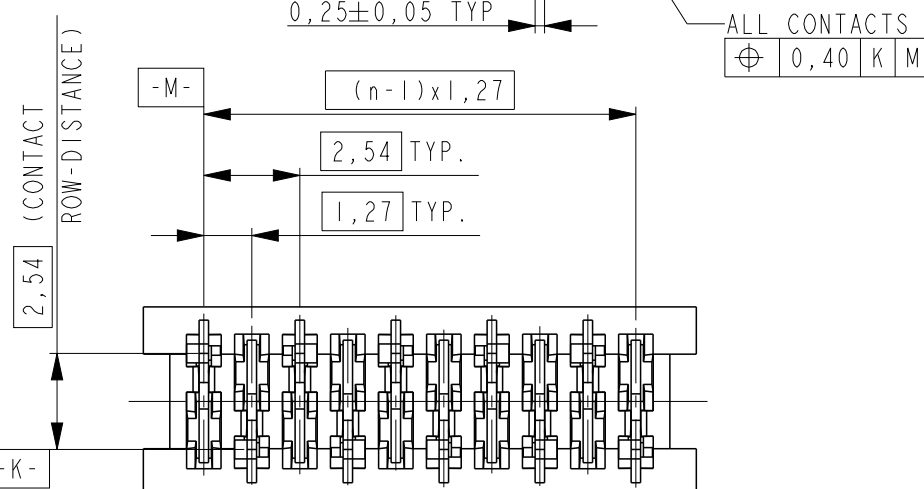

THIS DRAWING IS UNPUBLISHED. RELEASED FOR PUBLICATION. © COPYRIGHT - BY - ALL RIGHTS RESERVED.

REVISIONS

P	LTR	DESCRIPTION	DATE	DWN	APVD
	Y1	ADHESIVE TAPE WIDTH DIMENSION REMOVED	04FEB2016	SS	PS

SCALE 3:1

SCALE 1:5

BOX PACKAGING 250 CONNECTORS PER BOX FOR ALL PARTNUMBERS

SECTION A-A

DETAIL A SCALE 2:1

REEL PACKAGING DEREELING DIRECTION AND CONNECTOR POSITION 2500 CONNECTORS PER REEL FOR ALL PARTNUMBERS

NOTES:

- 1 IN EACH ROW, DIRECTION OF KINKS STARTS RANDOM. IN EACH ROW, SEQUENTIAL CONTACTS HAVE OPPOSITE KINK DIRECTIONS.
- 2 CORING-OUTS FOR MANUFACTURING PURPOSE ONLY. SHAPE MAY VARY, BUT IS NOT FUNCTIONAL FOR THE APPLICATION.
- 3 SHOWN IS A 10 POSITION CONNECTOR.

PC-BOARD HOLE LAYOUT (COMPONENT SIDE OF BOARD SHOWN)

ITEM NO.	COMPONENT DESCRIPTION	MATERIAL	FINISH / COLOR
2	FEMALE HOUSING	G.F. POLYESTER PBT	RED
1	FEMALE CONTACT	PHOSPHOR BRONZE	TIN OVER NICKEL

THIS DRAWING IS A CONTROLLED DOCUMENT.		DWN M. GOSELINK
DIMENSIONS: mm		CHK -
TOLERANCES UNLESS OTHERWISE SPECIFIED:		APVD -
0 PLC	±-	PRODUCT SPEC 108-19052
1 PLC	±-	APPLICATION SPEC -
2 PLC	±-	WEIGHT -
3 PLC	±-	CUSTOMER DRAWING
4 PLC	±-	
ANGLES	±-	
MATERIAL SEE TABLE	FINISH SEE TABLE	