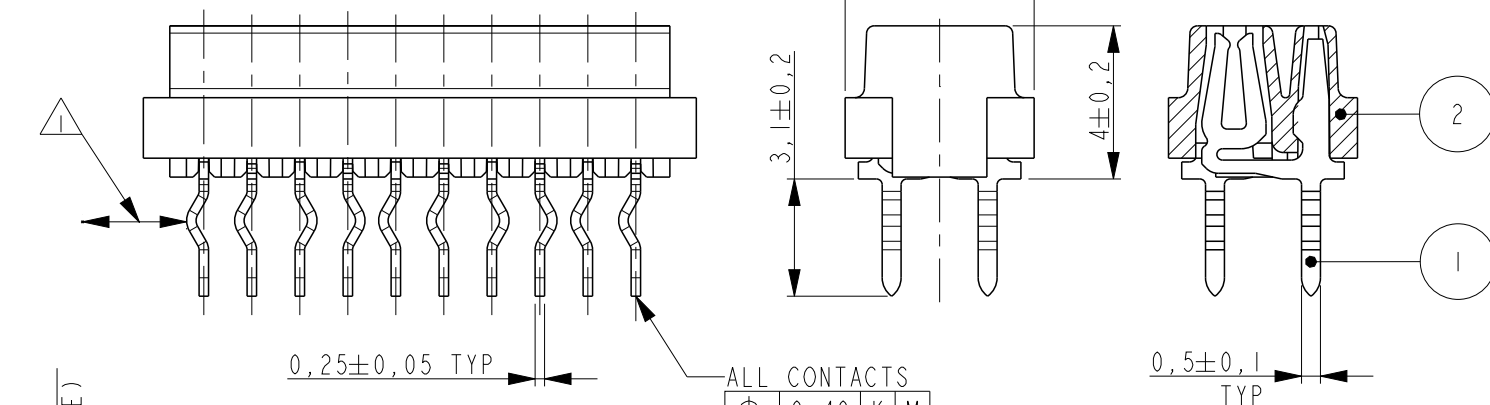

THIS DRAWING IS UNPUBLISHED. RELEASED FOR PUBLICATION. © COPYRIGHT - BY - ALL RIGHTS RESERVED.

REVISIONS

P	LTR	DESCRIPTION	DATE	DWN	APVD
	Y1	ADHESIVE TAPE WIDTH DIMENSION REMOVED	04FEB2016	SS	PS

SCALE 3:1

PARTNUMBER BOX PACKAGING	PARTNUMBER REEL PACKAGING	NR OF POS "n"	DIMENSION "A" MAX
7-215079-4	215079-4	4	7,1
7-215079-6	215079-6	6	9,7
7-215079-8	215079-8	8	12,2
8-215079-0	1-215079-0	10	14,7
8-215079-2	1-215079-2	12	17,3
8-215079-4	1-215079-4	14	19,8
8-215079-6	1-215079-6	16	22,4
8-215079-8	1-215079-8	18	24,9
9-215079-0	2-215079-0	20	27,4

SCALE 1:5

BOX PACKAGING 250 CONNECTORS PER BOX FOR ALL PARTNUMBERS

SECTION A-A

DETAIL A SCALE 2:1

REEL PACKAGING DEREELING DIRECTION AND CONNECTOR POSITION 2500 CONNECTORS PER REEL FOR ALL PARTNUMBERS

NOTES:

- 1 IN EACH ROW, DIRECTION OF KINKS STARTS RANDOM. IN EACH ROW, SEQUENTIAL CONTACTS HAVE OPPOSITE KINK DIRECTIONS.
- 2 CORING-OUTS FOR MANUFACTURING PURPOSE ONLY. SHAPE MAY VARY, BUT IS NOT FUNCTIONAL FOR THE APPLICATION.
- 3 SHOWN IS A 10 POSITION CONNECTOR.