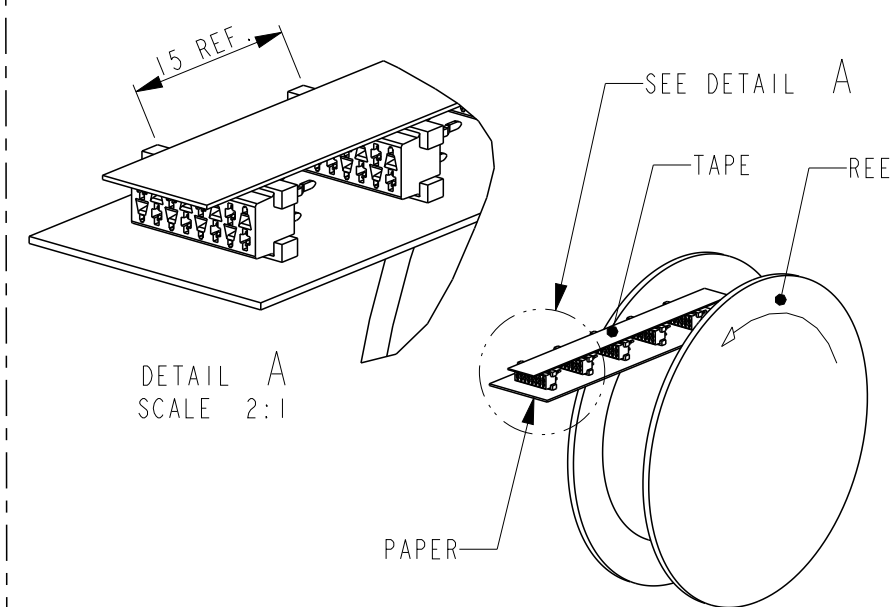

PARTNUMBER BOX PACKAGING	PARTNUMBER REEL PACKAGING	NR OF POS "n"	DIMENSION "A" MAX
7-215079-4	215079-4	4	7,1
7-215079-6	215079-6	6	9,7
7-215079-8	215079-8	8	12,2
8-215079-0	1-215079-0	10	14,7
8-215079-2	1-215079-2	12	17,3
8-215079-4	1-215079-4	14	19,8
8-215079-6	1-215079-6	16	22,4
8-215079-8	1-215079-8	18	24,9
9-215079-0	2-215079-0	20	27,4

SCALE 1:5

BOX PACKAGING 250 CONNECTORS PER BOX FOR ALL PARTNUMBERS

SECTION A-A

DETAIL A SCALE 2:1

REEL PACKAGING DEREELING DIRECTION AND CONNECTOR POSITION 2500 CONNECTORS PER REEL FOR ALL PARTNUMBERS

NOTES:

- 1 IN EACH ROW, DIRECTION OF KINKS STARTS RANDOM. IN EACH ROW, SEQUENTIAL CONTACTS HAVE OPPOSITE KINK DIRECTIONS.
- 2 CORING-OUTS FOR MANUFACTURING PURPOSE ONLY. SHAPE MAY VARY, BUT IS NOT FUNCTIONAL FOR THE APPLICATION.
- 3 SHOWN IS A 10 POSITION CONNECTOR.

STE TE Connectivity

CONNECTOR, FEMALE-ON-BOARD TOP-ENTRY, THRU-HOLE, Micro-MatCh

SIZE A3	CAGE CODE -	DRAWING NO. C-215079	RESTRICTED TO -
------------	----------------	-------------------------	--------------------