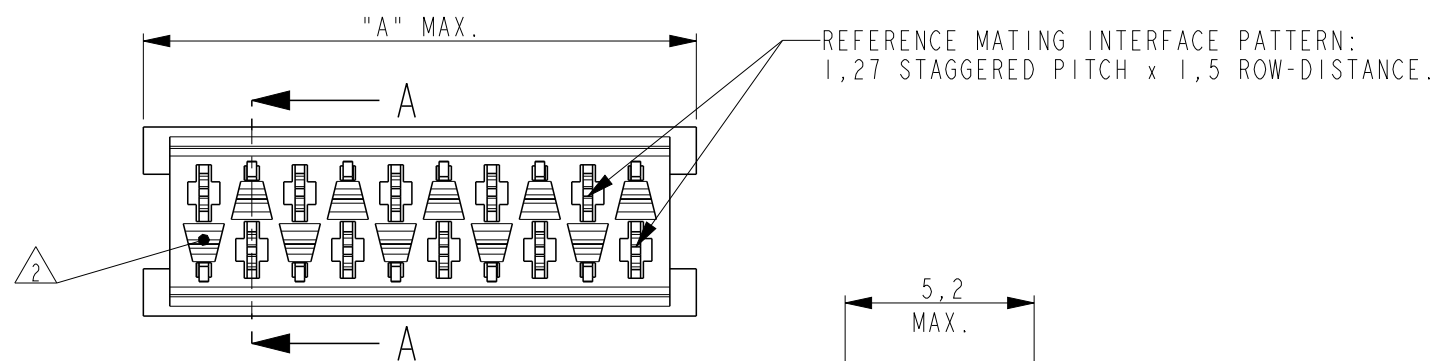

THIS DRAWING IS UNPUBLISHED. RELEASED FOR PUBLICATION. © COPYRIGHT - BY - ALL RIGHTS RESERVED.

REVISIONS

P	LTR	DESCRIPTION	DATE	DWN	APVD
	Y1	ADHESIVE TAPE WIDTH DIMENSION REMOVED	04FEB2016	SS	PS

SCALE 3:1

PARTNUMBER BOX PACKAGING	PARTNUMBER REEL PACKAGING	NR OF POS "n"	DIMENSION "A" MAX
7-215079-4	215079-4	4	7,1
7-215079-6	215079-6	6	9,7
7-215079-8	215079-8	8	12,2
8-215079-0	1-215079-0	10	14,7
8-215079-2	1-215079-2	12	17,3
8-215079-4	1-215079-4	14	19,8
8-215079-6	1-215079-6	16	22,4
8-215079-8	1-215079-8	18	24,9
9-215079-0	2-215079-0	20	27,4

SCALE 1:5

BOX PACKAGING 250 CONNECTORS PER BOX FOR ALL PARTNUMBERS

SECTION A-A

DETAIL A SCALE 2:1

REEL PACKAGING DEREELING DIRECTION AND CONNECTOR POSITION 2500 CONNECTORS PER REEL FOR ALL PARTNUMBERS

NOTES:

- 1 IN EACH ROW, DIRECTION OF KINKS STARTS RANDOM. IN EACH ROW, SEQUENTIAL CONTACTS HAVE OPPOSITE KINK DIRECTIONS.
- 2 CORING-OUTS FOR MANUFACTURING PURPOSE ONLY. SHAPE MAY VARY, BUT IS NOT FUNCTIONAL FOR THE APPLICATION.
- 3 SHOWN IS A 10 POSITION CONNECTOR.