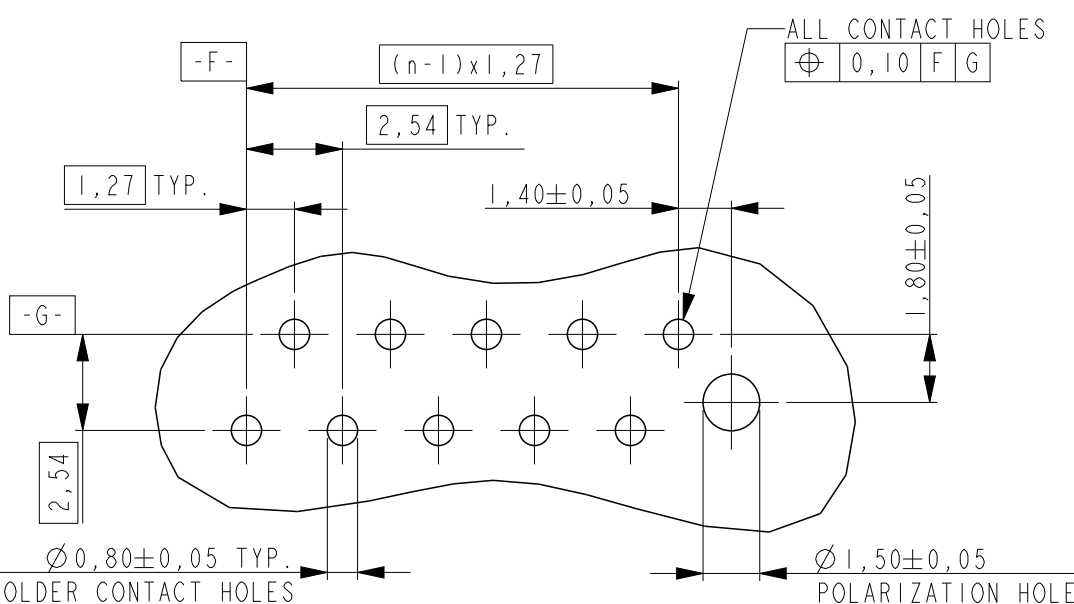

SCALE 1:5

BOX PACKAGING 250 CONNECTORS PER BOX FOR ALL PARTNUMBERS

SECTION A-A

DETAIL A SCALE 2:1

REEL PACKAGING DEREELING DIRECTION AND CONNECTOR POSITION 2500 CONNECTORS PER REEL FOR ALL PARTNUMBERS

NOTES:

- 1 IN EACH ROW, DIRECTION OF KINKS STARTS RANDOM. IN EACH ROW, SEQUENTIAL CONTACTS HAVE OPPOSITE KINK DIRECTIONS.
- 2 CORING-OUTS FOR MANUFACTURING PURPOSE ONLY. SHAPE MAY VARY, BUT IS NOT FUNCTIONAL FOR THE APPLICATION.
- 3 SHOWN IS A 10 POSITION CONNECTOR.

PC-BOARD HOLE LAYOUT (COMPONENT SIDE OF BOARD SHOWN)

ITEM NO.	COMPONENT DESCRIPTION	MATERIAL	FINISH / COLOR
2	FEMALE HOUSING	G.F. POLYESTER PBT	RED
1	FEMALE CONTACT	PHOSPHOR BRONZE	TIN OVER NICKEL

THIS DRAWING IS A CONTROLLED DOCUMENT.		DWN M. GOSELINK
DIMENSIONS: mm		CHK -
TOLERANCES UNLESS OTHERWISE SPECIFIED:		APVD -
0 PLC	±-	PRODUCT SPEC 108-19052
1 PLC	±-	APPLICATION SPEC -
2 PLC	±-	WEIGHT -
3 PLC	±-	CUSTOMER DRAWING
4 PLC	±-	
ANGLES	±-	
MATERIAL SEE TABLE	FINISH SEE TABLE	

STE TE Connectivity

CONNECTOR, FEMALE-ON-BOARD TOP-ENTRY, THRU-HOLE, Micro-MatCh

SIZE A3	CAGE CODE -	DRAWING NO. C-215079	RESTRICTED TO -
------------	----------------	-------------------------	--------------------