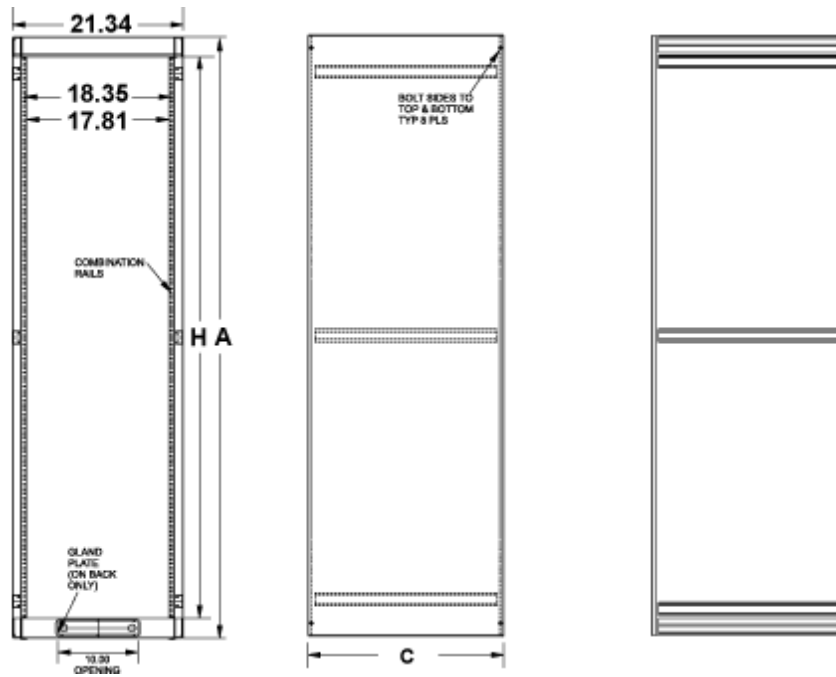

Part No. Black	Part No. RAL 7035 Light Gray	Overall Dimensions			Rack Units	Usable Mounting Dimensions		
		Height A	Width	Depth C		Height H	Depth	Depth (With Doors)
REFK1903517BK1	REFK1903517LG1	40.19	21.34	17.50	20U	35.19	16.50	16.00
REFK1904217BK1	REFK1904217LG1	47.19	21.34	17.50	24U	42.19	16.50	16.00
REFK1904917BK1	REFK1904917LG1	54.19	21.34	17.50	28U	49.19	16.50	16.00
REFK1905617BK1	REFK1905617LG1	61.19	21.34	17.50	32U	56.19	16.50	16.00
REFK1906317BK1	REFK1906317LG1	68.19	21.34	17.50	36U	63.19	16.50	16.00
REFK1907017BK1	REFK1907017LG1	75.19	21.34	17.50	40U	70.19	16.50	16.00
REFK1907717BK1	REFK1907717LG1	82.19	21.34	17.50	44U	77.19	16.50	16.00
REFK1903524BK1	REFK1903524LG1	40.19	21.34	24.50	20U	35.19	23.50	23.00
REFK1904224BK1	REFK1904224LG1	47.19	21.34	24.50	24U	42.19	23.50	23.00
REFK1904924BK1	REFK1904924LG1	54.19	21.34	24.50	28U	49.19	23.50	23.00
REFK1905624BK1	REFK1905624LG1	61.19	21.34	24.50	32U	56.19	23.50	23.00
REFK1906324BK1	REFK1906324LG1	68.19	21.34	24.50	36U	63.19	23.50	23.00
REFK1907024BK1	REFK1907024LG1	75.19	21.34	24.50	40U	70.19	23.50	23.00
REFK1907724BK1	REFK1907724LG1	82.19	21.34	24.50	44U	77.19	23.50	23.00
REFK1903531BK1	REFK1903531LG1	40.19	21.34	31.50	20U	35.19	30.50	30.00
REFK1904231BK1	REFK1904231LG1	47.19	21.34	31.50	24U	42.19	30.50	30.00
REFK1904931BK1	REFK1904931LG1	54.19	21.34	31.50	28U	49.19	30.50	30.00
REFK1905631BK1	REFK1905631LG1	61.19	21.34	31.50	32U	56.19	30.50	30.00
REFK1906331BK1	REFK1906331LG1	68.19	21.34	31.50	36U	63.19	30.50	30.00
REFK1907031BK1	REFK1907031LG1	75.19	21.34	31.50	40U	70.19	30.50	30.00
REFK1907731BK1	REFK1907731LG1	82.19	21.34	31.50	44U	77.19	30.50	30.00

REFK Locking Doors

Solid Door	Solid Door	Louvered Door	Louvered Door	Window Door	Use With REFK Frame		
Part No.	Part No.	Part No.	Part No.	Part No.	Height	Rack Units	Part No.
Black	RAL 7035 Light Gray	Black	RAL 7035 Light Gray	Black			
RSDF19035BK1	RSDF19035LG1	RSDL19035BK1	RSDL19035LG1	REDFP19035BK1	35.00	20U	REFK19035XX
RSDF19042BK1	RSDF19042LG1	RSDL19042BK1	RSDL19042LG1	REDFP19042BK1	42.00	24U	REFK19042XX
RSDF19049BK1	RSDF19049LG1	RSDL19049BK1	RSDL19049LG1	REDFP19049BK1	49.00	28U	REFK19049XX
RSDF19056BK1	RSDF19056LG1	RSDL19056BK1	RSDL19056LG1	REDFP19056BK1	56.00	32U	REFK19056XX
RSDF19063BK1	RSDF19063LG1	RSDL19063BK1	RSDL19063LG1	REDFP19063BK1	63.00	36U	REFK19063XX
RSDF19070BK1	RSDF19070LG1	RSDL19070BK1	RSDL19070LG1	REDFP19070BK1	70.00	40U	REFK19070XX