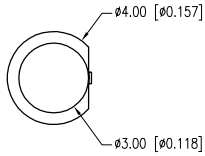

UNDER ECN REVISION

UNDER ECN REVISION

[A] ELECTRO-OPTICAL CHARACTERISTICS TA =25°C If=20mA

PARAMETER	MIN	TYP.	MAX	UNITS	TEST COND
PEAK WAVELENGTH		565		nm	
FORWARD VOLTAGE		2.2	2.5	Vf	
REVERSE VOLTAGE	5.0			Vr	Ir=100μA
AXIAL INTENSITY		80		mcd	If=10mA
VIEWING ANGLE		50		2x theta	
EMITTED COLOR:	GREEN				
EPOXY LENS FINISH:	WATER CLEAR				

*UNLESS OTHERWISE SPECIFIED TOLERANCES PER DECIMAL PRECISION ARE: X=±1 (±0.039), X.X=±0.5 (±0.020), X.XX=±0.25 (±0.010), X.XXX=±0.127 (±0.005). LEAD SIZE=±0.05 (±0.002), LEAD LENGTH=±0.75 (±0.030). MIN.= ^{DECIMAL PRECISION} -0.00 MAX.= ^{DECIMAL PRECISION} 0.00