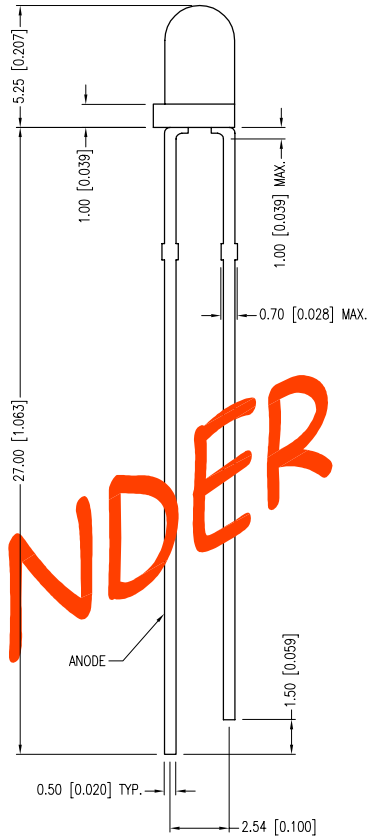

PART NUMBER	SSL-LX3054HD	REV.	B
DATE	E.C.N. NUMBER AND REVISION COMMENTS		REV.
07.25.95	REDRAWN AND UPDATED SPECS.		A
04.09.01	E.C.N. #10BRDR. & REDRAWN IN 3D.		B
03.28.11	E.C.N. #10BRDR. & REDRAWN/#11703.		C

UNDER ECN REVISION

UNDER ECN REVISION

[A] ELECTRO-OPTICAL CHARACTERISTICS TA =25°C If=20mA

PARAMETER	MIN	TYP.	MAX	UNITS	TEST COND
PEAK WAVELENGTH		565		nm	
FORWARD VOLTAGE		2.2	2.5	Vf	
REVERSE VOLTAGE	5.0			Vr	Ir=100μA
AXIAL INTENSITY		80		mcd	If=10mA
VIEWING ANGLE		50		2x theta	
EMITTED COLOR:	GREEN				
EPOXY LENS FINISH:	WATER CLEAR				

[A] LIMITS OF SAFE OPERATION AT 25°C

PARAMETER	MAX	UNITS
PEAK FORWARD CURRENT*	140	mA
STEADY CURRENT	25	mA
POWER DISSIPATION	63	mW
DERATE FROM 25°C	1.2	mW/°C
OPERATING TEMP.	-40 TO +85	°C
STORAGE TEMP.	-40 TO +85	°C
SOLDERING TEMP.	+260	°C
2.0mm FROM BODY	3	SEC. MAX.
* I_t <math>< 10\mu\text{s}</math>		

*UNLESS OTHERWISE SPECIFIED TOLERANCES PER DECIMAL PRECISION ARE: X=±1 (±0.039), X.X=±0.5 (±0.020), X.XX=±0.25 (±0.010), X.XXX=±0.127 (±0.005). LEAD SIZE=±0.05 (±0.002), LEAD LENGTH=±0.75 (±0.030). MIN.= ^{DECIMAL PRECISION} -0.00 MAX.= ^{DECIMAL PRECISION} 0.00