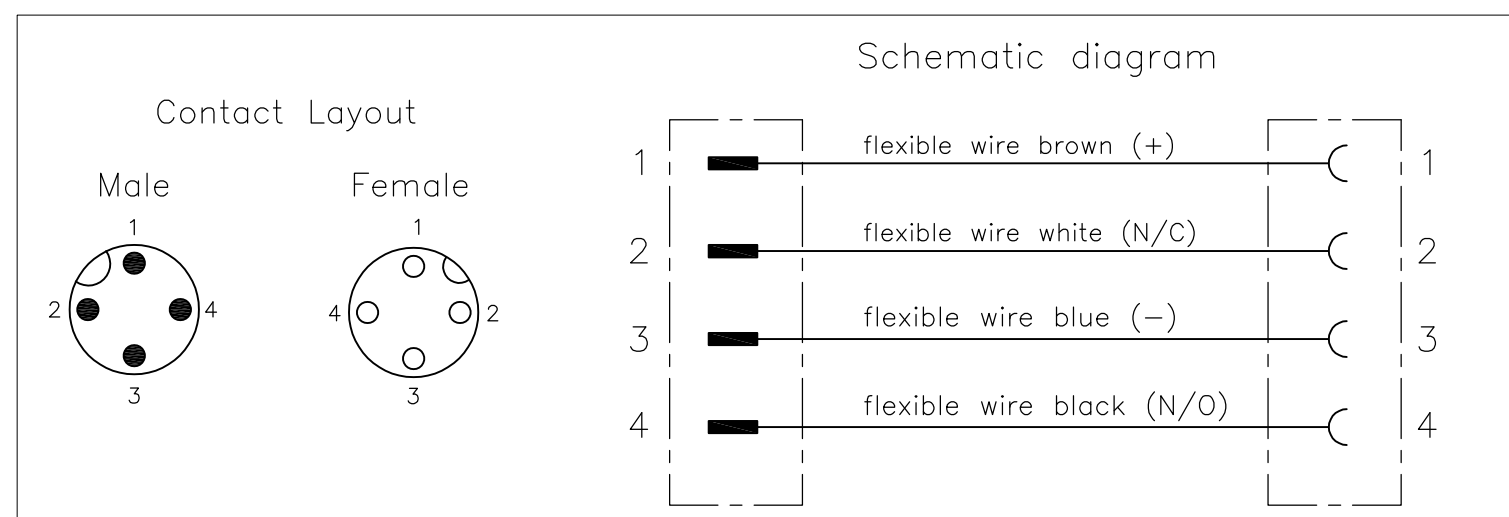

LENGTH "L"	MATERIAL	JACKET COLOR	TE PN	DESCRIPTION	ITEM
4 pos	PVC	Black	1-2273117-5	4x22AWG PVC 2.0m	10
			1-2273117-4	4x22AWG PVC 1.5m	9
			1-2273117-3	4x22AWG PVC 1.0m	8
			1-2273117-2	4x22AWG PVC 0.6m	7
4 pos	PUR	Black	2273117-5	4x22AWG PUR 2.0m	5
			2273117-4	4x22AWG PUR 1.5m	4
			2273117-3	4x22AWG PUR 1.0m	3
			2273117-2	4x22AWG PUR 0.6m	2
2273117-1	4x22AWG PUR 0.3m	1			

THIS DRAWING IS A CONTROLLED DOCUMENT.		DWN YATHISH.C 29NOV2013	TE Connectivity		
DIMENSIONS: mm		CHK B.VELDHOVEN 29NOV2013			
TOLERANCES UNLESS OTHERWISE SPECIFIED:		APVD A.VAN ZANDVOORT 29NOV2013	NAME M12 STRGT PLUG TO M12 ANGLED SOCKET AA		
		PRODUCT SPEC 108-19483	RESTRICTED TO		
		APPLICATION SPEC 114-32127	SIZE A3	CAGE CODE 00779	DRAWING NO C-2273117
MATERIAL -		FINISH -	SCALE NTS		
		CUSTOMER DRAWING		SHEET 1 OF 1	REV A2