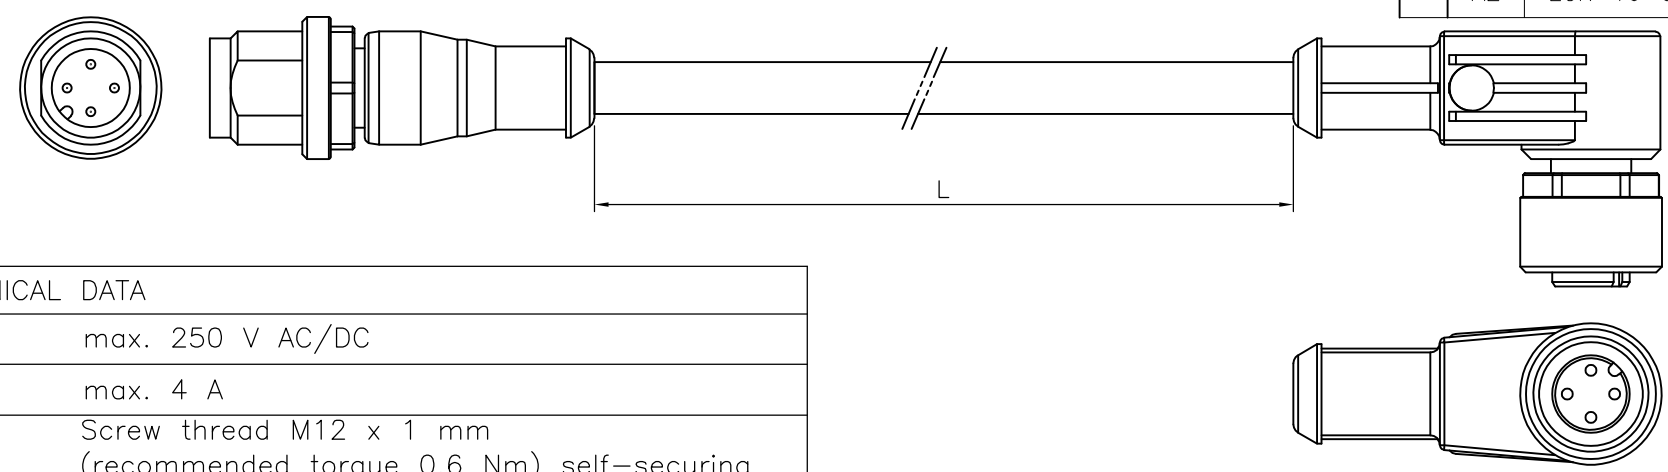

THIS DRAWING IS UNPUBLISHED. RELEASED FOR PUBLICATION
 © COPYRIGHT - By - ALL RIGHTS RESERVED.

P	LTR	DESCRIPTION	DATE	DWN	APVD
	A1	ECR-14-015049	13OCT2014	GSK	BvH
	A2	ECR-16-003945	16MAR2016	GSK	BvH

NOTES:
 Tolerances cable lengths:
 0m to 0.5m +30mm
 0.5m to 1.0m +50mm
 1.0m to 3.0m +100mm
 < 3.0m +1.5%

TECHNICAL DATA	
Operating voltage	max. 250 V AC/DC
Operating current per contact	max. 4 A
Locking of ports	Screw thread M12 x 1 mm (recommended torque 0.6 Nm) self-securing
Protection	IP65 and IP67 when plugged and screwed down (EN 60529)

PUR CABLE	
No./diameter of wires	4 x 0.34 mm ²
Wire isolation	PP (br, wh, bl, bk)
C-track properties	5 million
Jacket	PUR (UL/CSA)
Outer diameter	approx. 4.7 mm
Bend radius (moving)	10 x outer diameter
Temperature range (fixed)	-40...+80 °C
Temperature range (mobile)	-25...+80 °C

THIS DRAWING IS A CONTROLLED DOCUMENT.		DWN YATHISH.C 29NOV2013	TE Connectivity		
DIMENSIONS: mm		CHK B.VELDHOVEN 29NOV2013			
TOLERANCES UNLESS OTHERWISE SPECIFIED:		APVD A.VAN ZANDVOORT 29NOV2013	NAME M12 STRGT PLUG TO M12 ANGLED SOCKET AA		
		PRODUCT SPEC 108-19483	RESTRICTED TO		
		APPLICATION SPEC 114-32127	SIZE A3	CAGE CODE 00779	DRAWING NO C-2273117
MATERIAL -		FINISH -	SCALE NTS		
		CUSTOMER DRAWING		SHEET 1 OF 1	REV A2