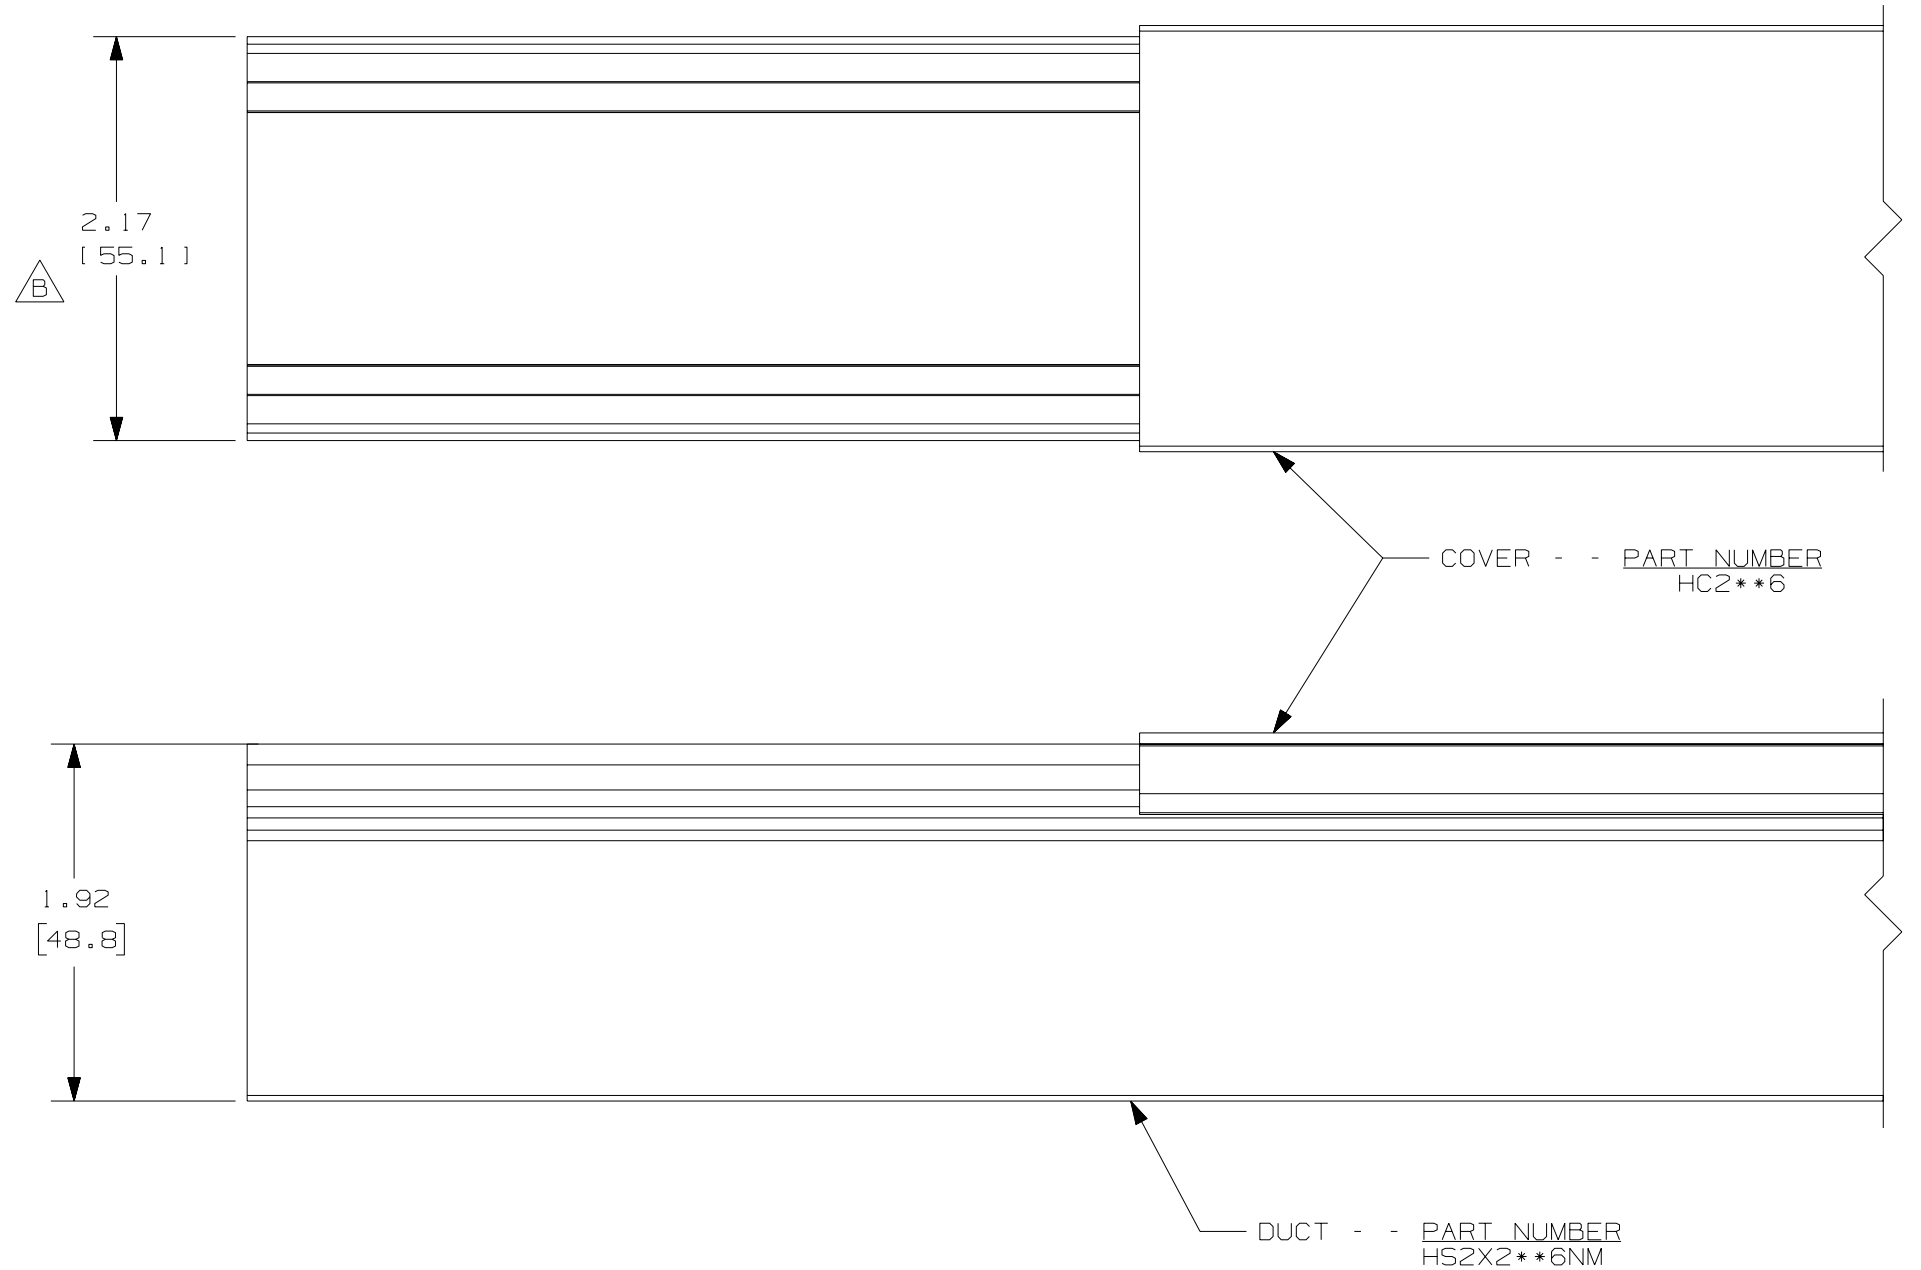

THIS COPY IS PROVIDED ON A RESTRICTED BASIS AND IS NOT TO BE USED IN ANY WAY DETRIMENTAL TO THE INTERESTS OF PANDUIT CORP.

△D

NOTES:

1. ALL DIMENSIONS ARE REFERENCE ONLY.
2. DIMENSIONS IN PARENTHESIS ARE METRIC.
3. THE \*\* DENOTE COLOR.
4. DUCT AND COVER ARE AVAILABLE IN 6 FT [1828.8] LENGTHS.

				CAD FILENAME/LAYERS D11000PA_DC_01B	
				PANDUIT CORP. TINLEY PARK, ILLINOIS	
				WIRING DUCT - TYPE HS SOLID DUCT 2 X 2 (WITH COVER) MARKETING DRAWING	
--	-----	--	--	D. ADDED LENGTH NOTE C. DELETED DIMENSION	
1	8/3/07	JCST	MKBE	B. ADDED DIMENSION A. DRAWING SIZE CHANGED	DRAWN BY JCST
R	8/11/05	JCST	MKBE	DRAWING RELEASED	DATE 8/11/05
REV	DATE	BY	CHK	DESCRIPTION	CHECKED BY MKBE
				MAT'L: PVC	SCALE FULL
				DRAWING NO. 36897-1070	DWG B SIZE