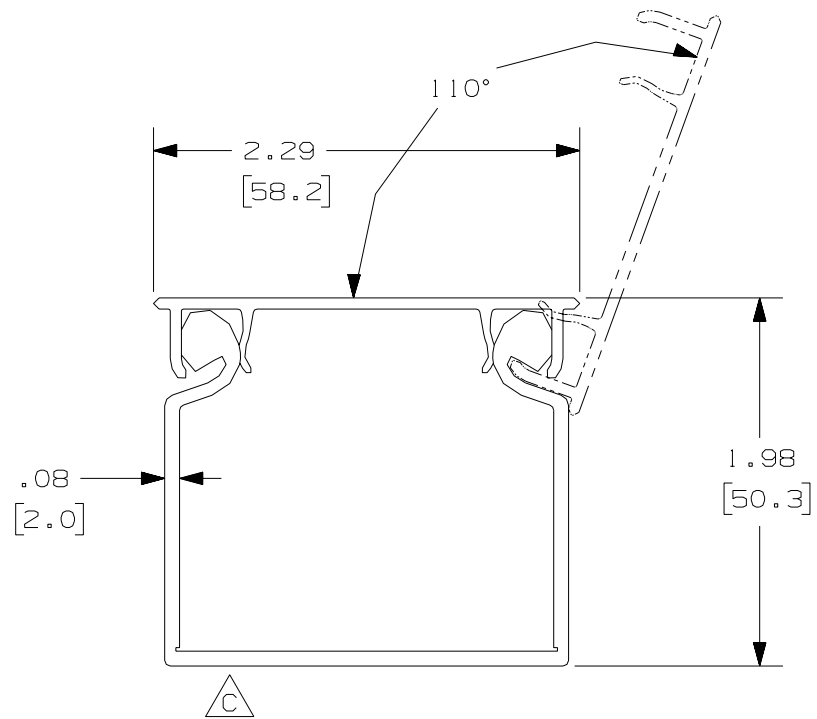

THIS COPY IS PROVIDED ON A RESTRICTED BASIS AND IS NOT TO BE USED IN ANY WAY DETRIMENTAL TO THE INTERESTS OF PANDUIT CORP.

△D

NOTES:

1. ALL DIMENSIONS ARE REFERENCE ONLY.
2. DIMENSIONS IN PARENTHESIS ARE METRIC.
3. THE \*\* DENOTE COLOR.
4. DUCT AND COVER ARE AVAILABLE IN 6 FT [1828.8] LENGTHS.

				CAD FILENAME/LAYERS D11000PA_DC_01B	
				PANDUIT CORP. TINLEY PARK, ILLINOIS	
				WIRING DUCT - TYPE HS SOLID DUCT 2 X 2 (WITH COVER) MARKETING DRAWING	
--	-----	--	--	D. ADDED LENGTH NOTE C. DELETED DIMENSION	
1	8/3/07	JCST	MKBE	B. ADDED DIMENSION A. DRAWING SIZE CHANGED	DRAWN BY JCST
R	8/11/05	JCST	MKBE	DRAWING RELEASED	DATE 8/11/05
REV	DATE	BY	CHK	DESCRIPTION	CHECKED BY MKBE
				MAT'L: PVC	SCALE FULL
				DRAWING NO. 36897-1070	DWG B SIZE