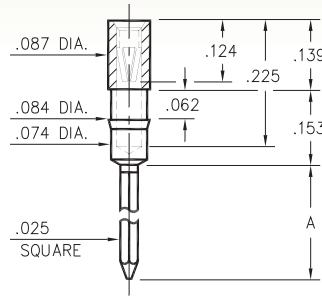

# WRAPOST RECEPTACLES

**FOR .022" - .032" DIAMETER PINS (#06 CONTACT)**  
**FOR .022" - .034" DIAMETER PINS (#16 CONTACT)**

## 2297

**2297-X-17-XX-16-XX-02-0**

Press-fit in .067 mounting hole

Basic Part Number	# of Wraps	Length A
<b>2297-2</b>	2	.370
<b>2297-3</b>	3	.430

## 0280

**0280-X-17-XX-06-XX-02-0**

Press-fit in .081 mounting hole

Basic Part Number	# of Wraps	Length A
<b>0280-2</b>	2	.360
<b>0280-3</b>	3	.510

### SPECIFICATIONS:

**Shell Material:** Brass Alloy 360, 1/2 Hard

**Contact Material:** Beryllium Copper Alloy 172, HT

**Dimensions:** Inches

**Tolerances On:** Lengths: ±.005

Diameters: ±.002

Angles: ±2°

**ORDER CODE:** XXXX - X - 17 - XX - XX - XX - 02 - 0