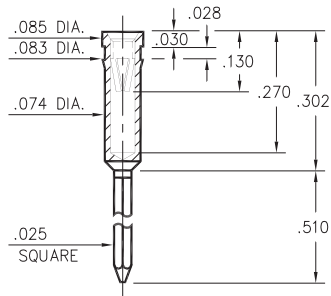

## 2297

**2297-X-17-XX-16-XX-02-0**

Press-fit in .067 mounting hole

Basic Part Number	# of Wraps	Length A
<b>2297-2</b>	2	.370
<b>2297-3</b>	3	.430

## 0280

**0280-X-17-XX-06-XX-02-0**

Press-fit in .081 mounting hole

Basic Part Number	# of Wraps	Length A
<b>0280-2</b>	2	.360
<b>0280-3</b>	3	.510

## 0281

**0281-3-17-XX-06-XX-02-0**

Press-fit in .080 mounting hole

### SPECIFICATIONS:

**Shell Material:** Brass Alloy 360, 1/2 Hard

**Contact Material:** Beryllium Copper Alloy 172, HT

**Dimensions:** Inches

**Tolerances On:** Lengths: ±.005

Diameters: ±.002

Angles: ±2°

**ORDER CODE:** XXXX - X - 17 - XX - XX - XX - 02 - 0