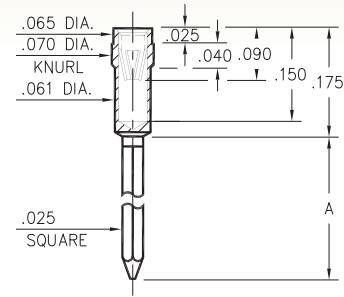

# WRAPOST RECEPTACLES

**FOR .022" - .032" DIAMETER PINS (#06 CONTACT)**  
**FOR .022" - .034" DIAMETER PINS (#16 CONTACT)**

## 2297

**2297-X-17-XX-16-XX-02-0**

Press-fit in .067 mounting hole

Basic Part Number	# of Wraps	Length A
<b>2297-2</b>	2	.370
<b>2297-3</b>	3	.430

## 0280

**0280-X-17-XX-06-XX-02-0**

Press-fit in .081 mounting hole

Basic Part Number	# of Wraps	Length A
<b>0280-2</b>	2	.360
<b>0280-3</b>	3	.510

### SPECIFICATIONS:

**Shell Material:** Brass Alloy 360, 1/2 Hard

**Contact Material:** Beryllium Copper Alloy 172, HT

**Dimensions:** Inches

**Tolerances On:** Lengths: ±.005

Diameters: ±.002

Angles: ±2°

**ORDER CODE:** XXXX - X - 17 - XX - XX - XX - 02 - 0