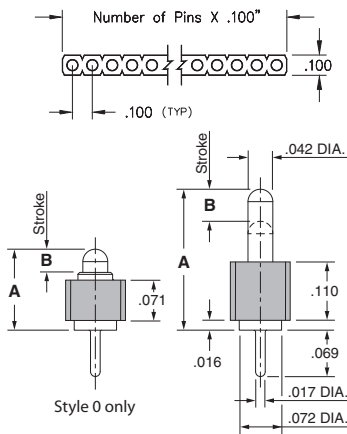

SPRING-LOADED CONNECTORS

SERIES 821 & 823 • .100" GRID THROUGH-HOLE MOUNT • SINGLE AND DOUBLE ROW STRIPS

- Modular contacts for use on .100" grid, available in five heights from .137" to .236", supplied in single and double row contact strips
- Precision-machined piston / base and gold-plated components assure up to 1,000,000 cycle life durability
- Pistons have a long stroke relative to the low profile of the assembly
- Low resistance, high current contacts are rated at 2 amps continuous, 3 amps peak
- High temperature thermoplastic insulators are suitable for surface mount processes
- Both 821 & 823 series contact strips are designed for manual placement into $\varnothing .022 \pm .003$ " plated through-holes in the circuit board prior to hand, wave or reflow soldering

SINGLE ROW Series 821

DOUBLE ROW Series 823

ORDERING INFORMATION

Single Row Series 821

821-22-0XX-10-00X101
 Specify number of contacts 02-64 Specify contact style 0-4

Double Row Series 823

823-22-0XX-10-00X101
 Specify number of contacts 04-72 Specify contact style 0-4

CONTACT STYLE	INITIAL HEIGHT A	MAX. STROKE B
0	.137	.039
1	.177	.045
2	.197	.055
3	.217	.055
4	.236	.055

Technical Specifications

Materials:

Contact piston & base: Machined copper alloy plated 20 μ " gold over 100 μ " nickel
 Spring: Beryllium copper-plated 10 μ " gold
 Insulator: High temperature thermoplastic, rated UL94 V-0

Mechanical:

Spring force @ initial height (A): 25 grams
 Spring force @ mid stroke (B/2): 60 grams
 Durability: Up to 1,000,000 cycles

Electrical:

Voltage rating: 100Vrms/150Vdc
 Current rating: 2A (continuous), 3A (peak) per contact
 Contact resistance: 20m Ω max.
 Insulation resistance: 10,000M Ω min.
 Dielectric strength: 700Vrms min.
 Capacitance: 1pF max.