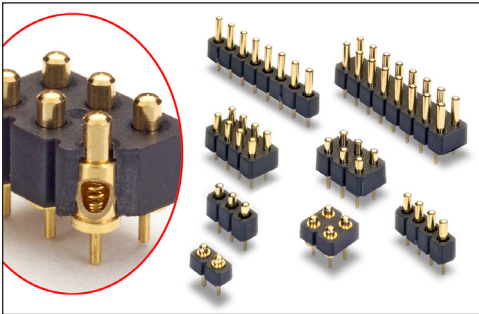

SPRING-LOADED CONNECTORS

SERIES 821 & 823 • .100" GRID THROUGH-HOLE MOUNT • SINGLE AND DOUBLE ROW STRIPS

- Modular contacts for use on .100" grid, available in five heights from .137" to .236", supplied in single and double row contact strips
- Precision-machined piston / base and gold-plated components assure up to 1,000,000 cycle life durability
- Pistons have a long stroke relative to the low profile of the assembly
- Low resistance, high current contacts are rated at 2 amps continuous, 3 amps peak
- High temperature thermoplastic insulators are suitable for surface mount processes
- Both 821 & 823 series contact strips are designed for manual placement into $\varnothing .022 \pm .003$ " plated through-holes in the circuit board prior to hand, wave or reflow soldering

SINGLE ROW Series 821

DOUBLE ROW Series 823

ORDERING INFORMATION

Single Row Series 821

821-22-0XX-10-00X101
 Specify number of contacts 02-64 Specify contact style 0-4

Double Row Series 823

823-22-0XX-10-00X101
 Specify number of contacts 04-72 Specify contact style 0-4

CONTACT STYLE	INITIAL HEIGHT A	MAX. STROKE B
0	.137	.039
1	.177	.045
2	.197	.055
3	.217	.055
4	.236	.055

Technical Specifications

Materials:

Contact piston & base: Machined copper alloy plated 20 μ " gold over 100 μ " nickel
 Spring: Beryllium copper-plated 10 μ " gold
 Insulator: High temperature thermoplastic, rated UL94 V-0

Mechanical:

Spring force @ initial height (A): 25 grams
 Spring force @ mid stroke (B/2): 60 grams
 Durability: Up to 1,000,000 cycles

Electrical:

Voltage rating: 100Vrms/150Vdc
 Current rating: 2A (continuous), 3A (peak) per contact
 Contact resistance: 20m Ω max.
 Insulation resistance: 10,000M Ω min.
 Dielectric strength: 700Vrms min.
 Capacitance: 1pF max.