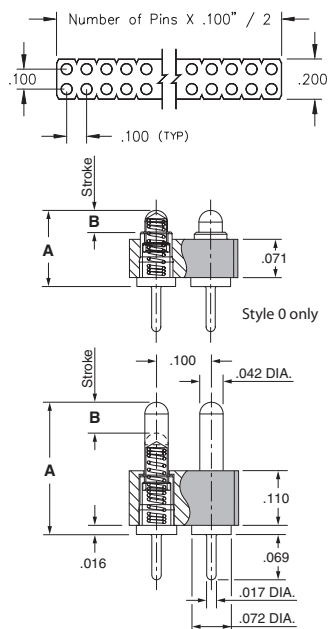

SPRING-LOADED CONNECTORS

SERIES 821 & 823 • .100" GRID THROUGH-HOLE MOUNT • SINGLE AND DOUBLE ROW STRIPS

- Modular contacts for use on .100" grid, available in five heights from .137" to .236", supplied in single and double row contact strips
- Precision-machined piston / base and gold-plated components assure up to 1,000,000 cycle life durability
- Pistons have a long stroke relative to the low profile of the assembly
- Low resistance, high current contacts are rated at 2 amps continuous, 3 amps peak
- High temperature thermoplastic insulators are suitable for surface mount processes
- Both 821 & 823 series contact strips are designed for manual placement into $\varnothing .022 \pm .003$ " plated through-holes in the circuit board prior to hand, wave or reflow soldering

SINGLE ROW Series 821

DOUBLE ROW Series 823

ORDERING INFORMATION

Single Row Series 821

821-22-0XX-10-00X101
 Specify number of contacts 02-64 Specify contact style 0-4

Double Row Series 823

823-22-0XX-10-00X101
 Specify number of contacts 04-72 Specify contact style 0-4

CONTACT STYLE	INITIAL HEIGHT A	MAX. STROKE B
0	.137	.039
1	.177	.045
2	.197	.055
3	.217	.055
4	.236	.055

Technical Specifications

Materials:

Contact piston & base: Machined copper alloy plated 20 μ " gold over 100 μ " nickel
 Spring: Beryllium copper-plated 10 μ " gold
 Insulator: High temperature thermoplastic, rated UL94 V-0

Mechanical:

Spring force @ initial height (A): 25 grams
 Spring force @ mid stroke (B/2): 60 grams
 Durability: Up to 1,000,000 cycles

Electrical:

Voltage rating: 100Vrms/150Vdc
 Current rating: 2A (continuous), 3A (peak) per contact
 Contact resistance: 20m Ω max.
 Insulation resistance: 10,000M Ω min.
 Dielectric strength: 700Vrms min.
 Capacitance: 1pF max.