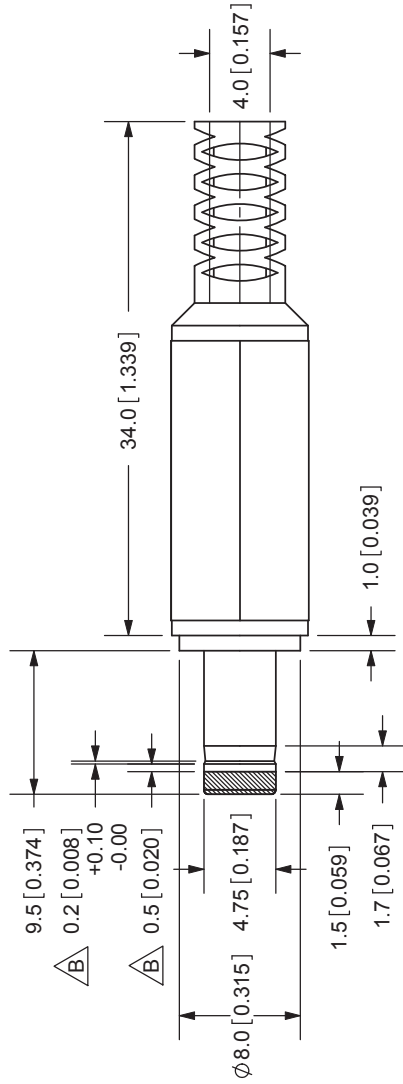

| REV. | DESCRIPTION | DATE |
|------|------------------|-----------|
| A | NEW DRAWING | 5/15/2006 |
| B | added dimensions | 8/30/2007 |

TOLERANCE:
 X.X ±0.2mm
 X.XX ±0.1mm
 X.XXX ±0.05mm

CUI INC

20050 SW 112th Ave.
 Tualatin, OR 97062
 Phone: 503-612-2300
 800-275-4899
 Fax: 503-612-2383
 Website: www.cui.com

SPECIFICATIONS:
 RATING: 24V DC @ 6A
 OPERATING TEMP: 0° ~ +40°C

| | |
|----------------------|-----------------------------|
| TITLE: DC POWER PLUG | REV: B |
| PART NO: PP-014 | UNITS: MM [INCHES] |
| DRAWN BY: ZRJ | APPROVED BY: |
| MATERIAL: PVC | PLATING: Black Color |
| BARREL: Brass | TERMINALS: Nickel |
| TIP INSULATOR: POM | TIP INSULATOR: Yellow Color |