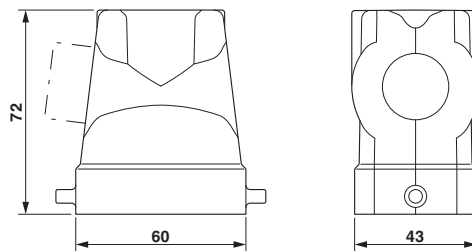

Housing - HC-B 06-TFL-H-O1M20S - 1460353

Technical data

General

Assembly instructions	For half and full screw connections

Environmental Product Compliance

China RoHS	Environmentally friendly use period: unlimited = EFUP-e
	No hazardous substances above threshold values

Drawings

Dimensional drawing

Dimensional drawing

Approvals

Approvals

Approvals

EAC

Ex Approvals

Approval details

EAC		RU C- DE.AI30.B.01102