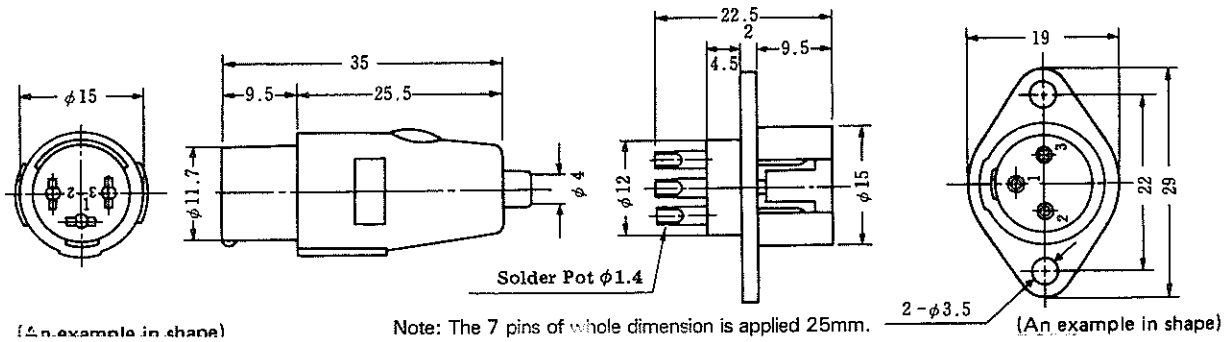

RPC1

HRS No.	Part No.	No. of pin	Colour	RoHS
113-0001-8-71	RPC1-12P-6S(71)	6	Gray	○
113-0001-8-73	RPC1-12P-6S(73)	6	Black	

HRS No.	Part No.	No. of pin	Colour	RoHS
113-0020-2-71	RPC1-12RB-6P(71)	6	Black	○
113-0020-2-72	RPC1-12RB-6P(72)	6	Gray	

HRS No.	Part No.	No. of pin	Colour	RoHS
113-0065-0-71	RPC1-12RB-6PD(71)	6	Black	○

■RPC2

(An example in shape)

Note: The 7 pins of whole dimension is applied 25mm.

(An example in shape)

HRS No.	Part No.	No. of pin	Colour	RoHS
113-0003-3-71	RPC2-12P-3S(71)	3	Blue	○
113-0015-2-71	RPC2-12P-7S(71)	7	Blue	