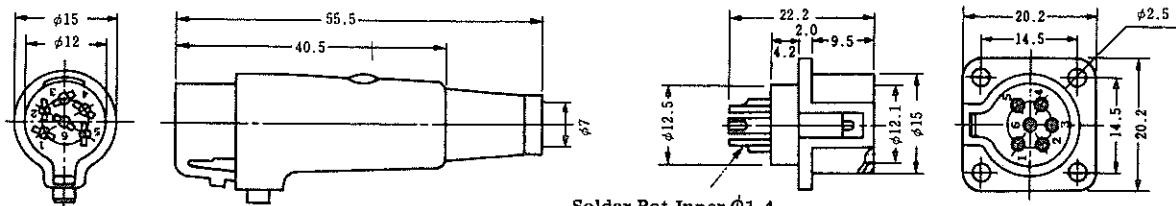

RP SERIES CIRCULAR PLASTIC CONNECTORS

Scope

RP series plastic connectors are developed to meet the demands of low cost and light weight consumer electronic equipment. Its unique one-touch locking mechanism is a push-on system. It offers easy coupling and stable performance.

Material and Finish

Description	Material	Finish
Molding and Insulator	Polyamide resin and Polyacetal resin	—
Male pin	Brass	Silver plating
Female pin	Phosphor bronze	Silver plating

Performance

Description	Test data	
	RPC1 • RPC2	RP9
Withstand voltage	AC500V/1 minute	AC300V/1 minute
Current capacity	5A	1A
Insulation resistance	DC500V/1,000MΩ min	DC100V/200MΩ min
Contact resistance	5mΩ max at DC1A	10mΩ max at DC1A

RPC1

HRS No.	Part No.	No. of pin	Colour	RoHS
113-0001-8-71	RPC1-12P-6S(71)	6	Gray	○
113-0001-8-73	RPC1-12P-6S(73)	6	Black	

HRS No.	Part No.	No. of pin	Colour	RoHS
113-0020-2-71	RPC1-12RB-6P(71)	6	Black	○
113-0020-2-72	RPC1-12RB-6P(72)	6	Gray	

HRS No.	Part No.	No. of pin	Colour	RoHS
113-0065-0-71	RPC1-12RB-6PD(71)	6	Black	○

■RPC2

(An example in shape)

Note: The 7 pins of whole dimension is applied 25mm.

(An example in shape)

HRS No.	Part No.	No. of pin	Colour	RoHS
113-0003-3-71	RPC2-12P-3S(71)	3	Blue	○
113-0015-2-71	RPC2-12P-7S(71)	7	Blue	