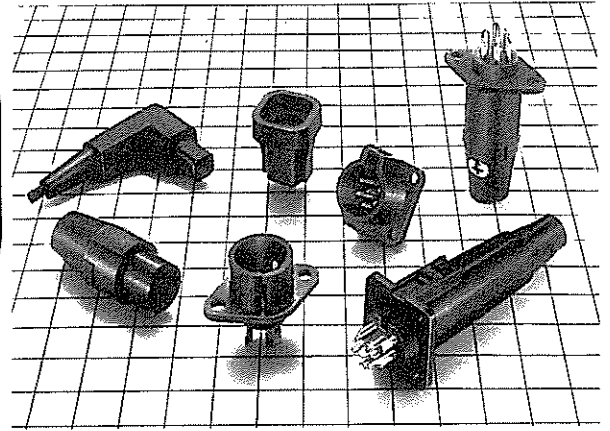

RP SERIES CIRCULAR PLASTIC CONNECTORS

Scope

RP series plastic connectors are developed to meet the demands of low cost and light weight consumer electronic equipment. Its unique one-touch locking mechanism is a push-on system. It offers easy coupling and stable performance.

Material and Finish

Description	Material	Finish
Molding and Insulator	Polyamide resin and Polyacetal resin	—
Male pin	Brass	Silver plating
Female pin	Phosphor bronze	Silver plating

Performance

Description	Test data	
	RPC1 • RPC2	RP9
Withstand voltage	AC500V/1 minute	AC300V/1 minute
Current capacity	5A	1A
Insulation resistance	DC500V/1,000MΩ min	DC100V/200MΩ min
Contact resistance	5mΩ max at DC1A	10mΩ max at DC1A

RPC1

HRS No.	Part No.	No. of pin	Colour	RoHS
113-0001-8-71	RPC1-12P-6S(71)	6	Gray	○
113-0001-8-73	RPC1-12P-6S(73)	6	Black	

HRS No.	Part No.	No. of pin	Colour	RoHS
113-0020-2-71	RPC1-12RB-6P(71)	6	Black	○
113-0020-2-72	RPC1-12RB-6P(72)	6	Gray	

HRS No.	Part No.	No. of pin	Colour	RoHS
113-0065-0-71	RPC1-12RB-6PD(71)	6	Black	○

■RPC2

(An example in shape)

Note: The 7 pins of whole dimension is applied 25mm.

(An example in shape)

HRS No.	Part No.	No. of pin	Colour	RoHS
113-0003-3-71	RPC2-12P-3S(71)	3	Blue	○
113-0015-2-71	RPC2-12P-7S(71)	7	Blue	