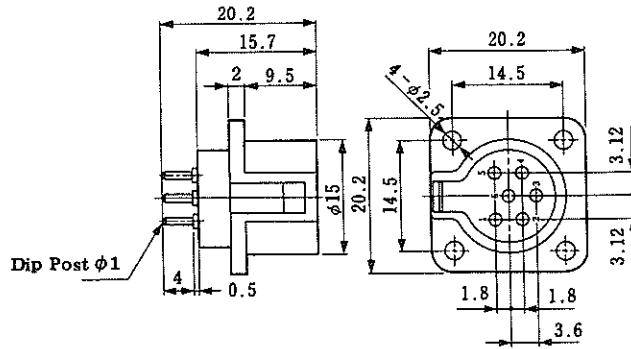

Material and Finish

Description	Material	Finish
Molding and Insulator	Polyamide resin and Polyacetal resin	—
Male pin	Brass	Silver plating
Female pin	Phosphor bronze	Silver plating

Performance

Description	Test data	
	RPC1 • RPC2	RP9
Withstand voltage	AC500V/1 minute	AC300V/1 minute
Current capacity	5A	1A
Insulation resistance	DC500V/1,000MΩ min	DC100V/200MΩ min
Contact resistance	5mΩ max at DC1A	10mΩ max at DC1A

RPC1

HRS No.	Part No.	No. of pin	Colour	RoHS
113-0001-8-71	RPC1-12P-6S(71)	6	Gray	○
113-0001-8-73	RPC1-12P-6S(73)	6	Black	

HRS No.	Part No.	No. of pin	Colour	RoHS
113-0020-2-71	RPC1-12RB-6P(71)	6	Black	○
113-0020-2-72	RPC1-12RB-6P(72)	6	Gray	

HRS No.	Part No.	No. of pin	Colour	RoHS
113-0065-0-71	RPC1-12RB-6PD(71)	6	Black	○

■RPC2

(An example in shape)

Note: The 7 pins of whole dimension is applied 25mm.

(An example in shape)

HRS No.	Part No.	No. of pin	Colour	RoHS
113-0003-3-71	RPC2-12P-3S(71)	3	Blue	○
113-0015-2-71	RPC2-12P-7S(71)	7	Blue	