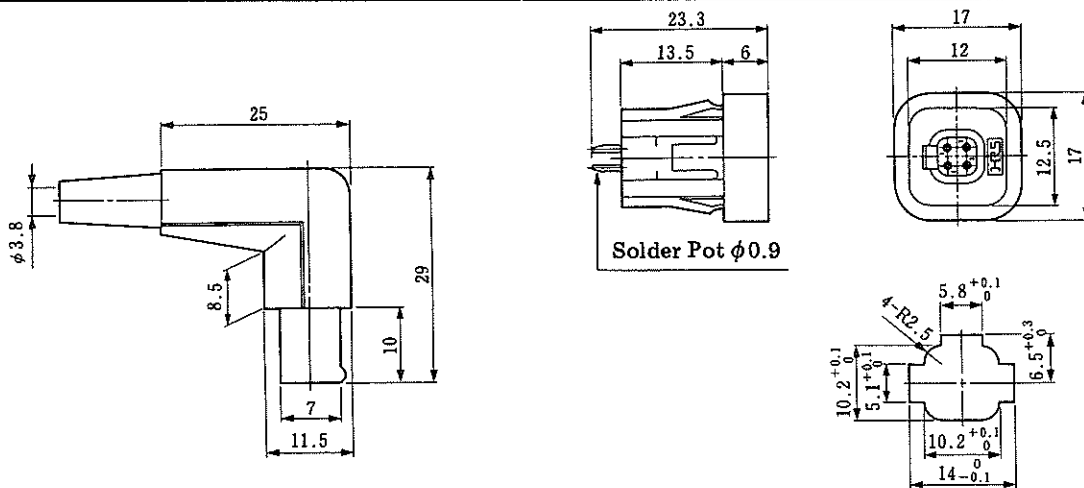

■RP9

HRS No.	Part No.	No. of pin	Colour	RoHS
113-0049-4-71	RP9-7P-4P(71)	4	Black	○

HRS No.	Part No.	No. of pin	Colour
113-0050-3	RP9-7R-4S	4	Black

Remark: Applicable panel thickness: 1.6±0.03mm.