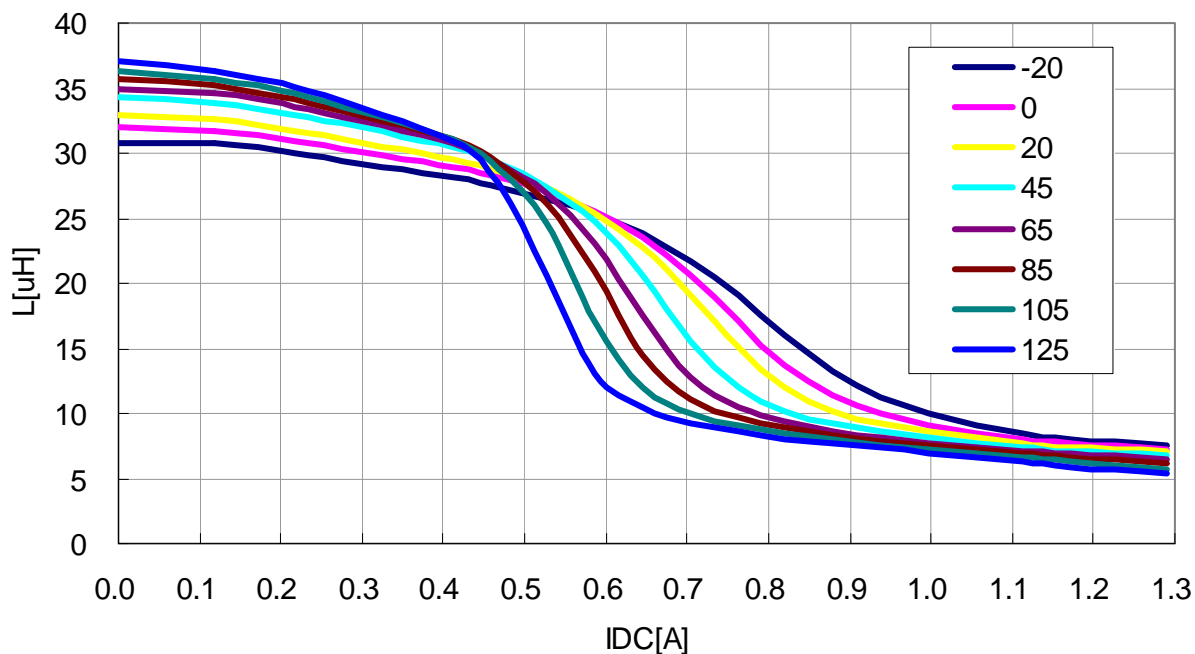

VLS4012T-330MR44