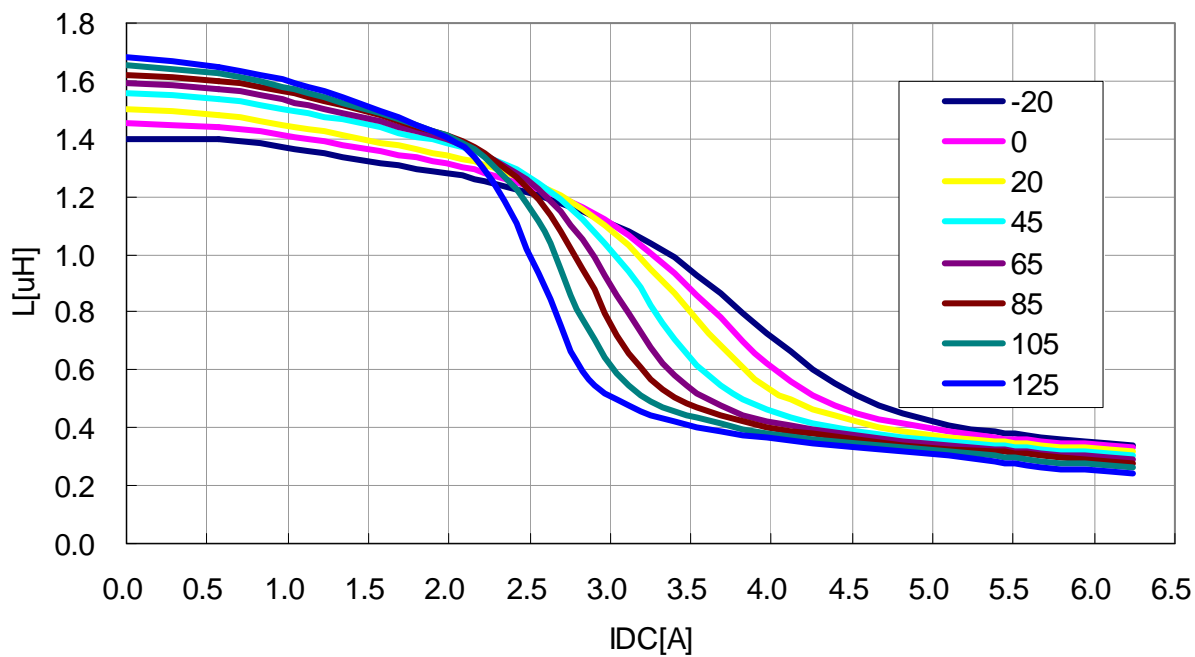

## L-Q Frequency Characteristics

[VLS4012T-470MR39](#)

DC Bias & Temperature Characteristics(1MHz)

VLS4012T-1R0N1R9

VLS4012T-1R5N1R5

DC Bias & Temperature Characteristics(1MHz)

VLS4012T-2R2M1R4

VLS4012T-3R3M1R2