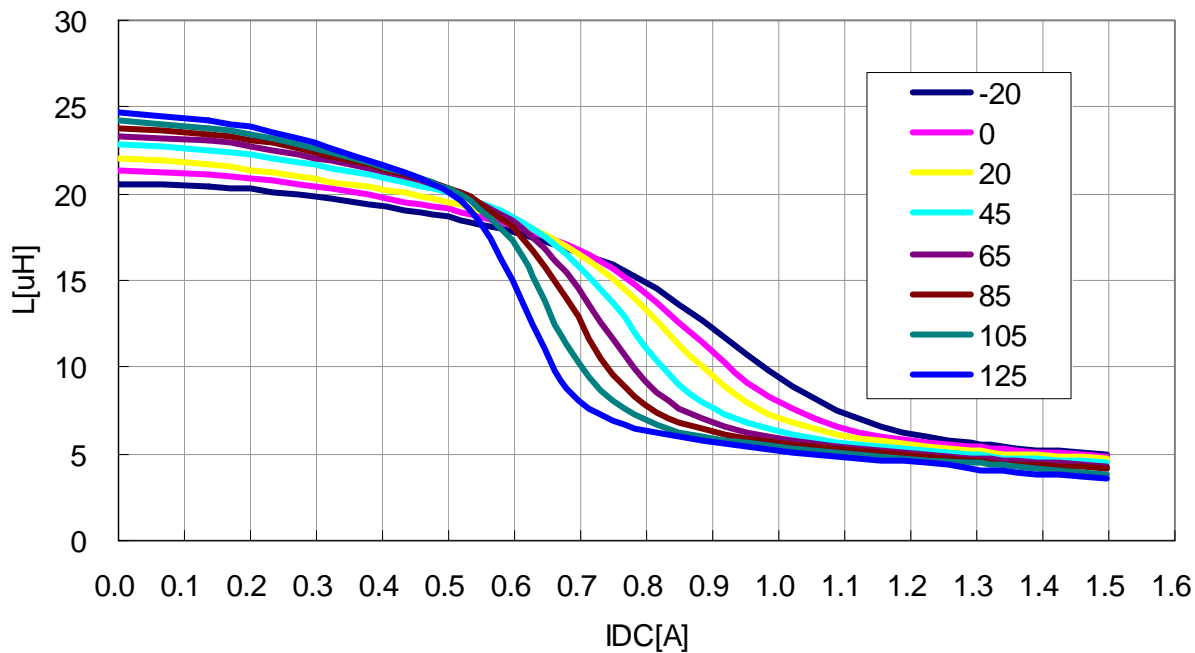

DC Bias & Temperature Characteristics(1MHz)

VLS4012T-4R7M1R1

VLS4012T-6R8MR80

DC Bias & Temperature Characteristics(1MHz)

VLS4012T-100MR82

VLS4012T-150MR65

DC Bias & Temperature Characteristics(1MHz)

VLS4012T-220MR57