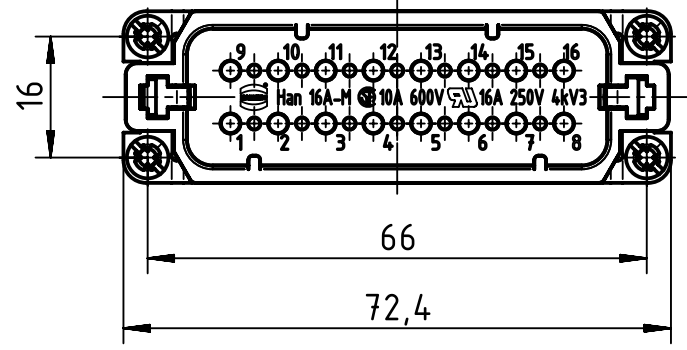

1 2 3 4 5 6

A

B

C

D

	All Dimensions in mm Original Size DIN A4		Scale 1:1	Free size tol.		Ref.
	All rights reserved Department EL PD - DE		Created by SPRENB	Inspected by BERGHORN	Standardisation TIEMANNA	Date 2015-09-18
HARTING Electric GmbH & Co. KG D-32339 Espelkamp			Title Han A 16 Pos. M Insert Screw			Doc-Key / ECM-Nr. 100087431/UGD/007/C 500000091602
			Type TB	Number 09 20 016 2612		Rev. C Page 1/1