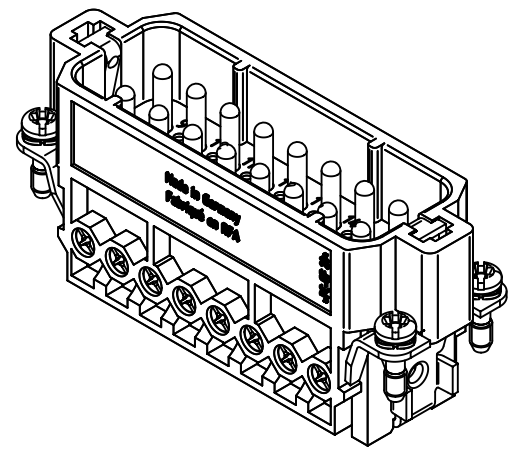

1 2 3 4 5 6

A

B

C

D

	All Dimensions in mm Original Size DIN A4		Scale 1:1	Free size tol.		Ref.
	All rights reserved Department EL PD - DE		Created by SPRENB	Inspected by BERGHORN	Standardisation TIEMANNA	Date 2015-09-18
HARTING Electric GmbH & Co. KG D-32339 Espelkamp			Title Han A 16 Pos. M Insert Screw			Doc-Key / ECM-Nr. 100087431/UGD/007/C 500000091602
			Type TB	Number 09 20 016 2612		Rev. C Page 1/1