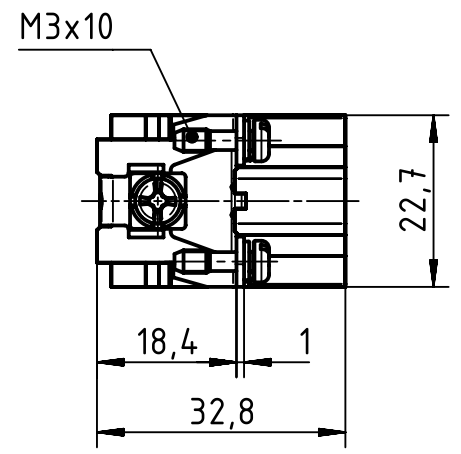

1 2 3 4 5 6

A

B

C

D

	All Dimensions in mm Original Size DIN A4		Scale 1:1	Free size tol.		Ref.
	All rights reserved Department EL PD - DE		Created by SPRENB	Inspected by BERGHORN	Standardisation TIEMANNA	Date 2015-09-18
HARTING Electric GmbH & Co. KG D-32339 Espelkamp			Title Han A 16 Pos. M Insert Screw			Doc-Key / ECM-Nr. 100087431/UGD/007/C 500000091602
			Type TB	Number 09 20 016 2612		Rev. C Page 1/1