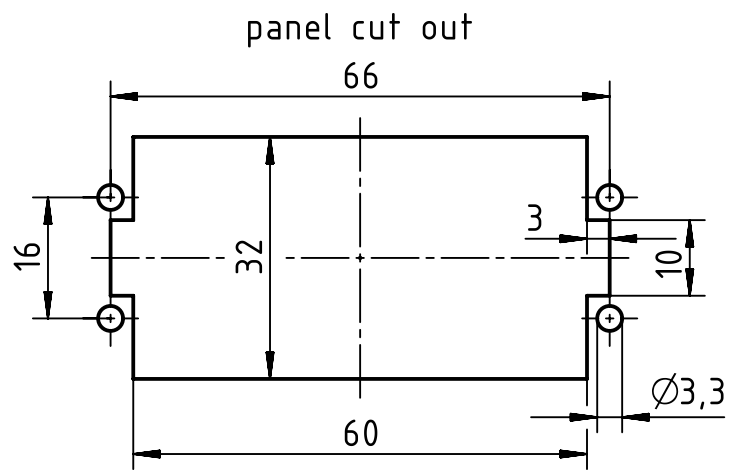

1 2 3 4 5 6

A

B

C

D

	All Dimensions in mm Original Size DIN A4		Scale 1:1	Free size tol.		Ref.
	All rights reserved Department EL PD - DE		Created by SPRENB	Inspected by BERGHORN	Standardisation TIEMANNA	Date 2015-09-18
HARTING Electric GmbH & Co. KG D-32339 Espelkamp			Title Han A 16 Pos. M Insert Screw			Doc-Key / ECM-Nr. 100087431/UGD/007/C 500000091602
			Type TB	Number 09 20 016 2612		Rev. C Page 1/1