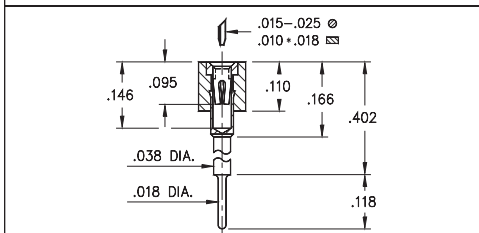

## SERIES 316 • .100" GRID ELEVATED • SINGLE ROW STRIPS

**FIG. 1**

**FIG. 2**

**FIG. 3**

**FIG. 4**

**FIG. 5**

- Elevated socket strips are available in 5 different heights:

316...006 uses pin # 0153-1  
 316...003 uses pin # 0153-2  
 316...007 uses pin # 0153-3  
 316...008 uses pin # 0153-4  
 316...001 uses pin # 0153-5  
 See page 167 for details

- Hi-Rel, 4-finger BeCu #30 contact is rated at 3 amps. See page 253 for details

- Insulators are high temperature thermoplastic, suitable for all soldering operations

XX=Plating Code  
See Below

For Electrical, Mechanical & Environmental Data, See page 264

SPECIFY PLATING CODE XX=	91	93	41	43	47
Sleeve (Pin)	200 μ"Sn/Pb	200 μ"Sn/Pb	200 μ"Sn	200 μ"Sn	200 μ"Sn
Contact (Clip)	10 μ" Au	30 μ" Au	10 μ" Au	30 μ" Au	Au Flash