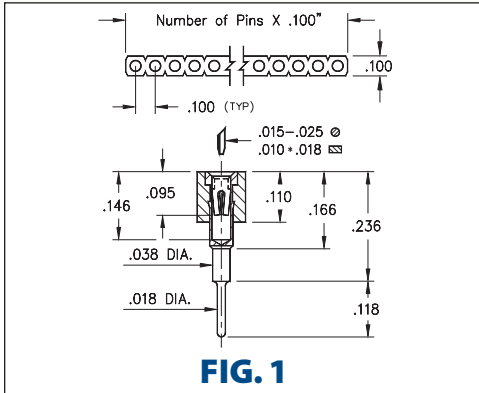

## SERIES 316 • .100" GRID ELEVATED • SINGLE ROW STRIPS

**FIG. 1**

**FIG. 2**

**FIG. 3**

**FIG. 4**

**FIG. 5**

- Elevated socket strips are available in 5 different heights:

316...006 uses pin # 0153-1  
 316...003 uses pin # 0153-2  
 316...007 uses pin # 0153-3  
 316...008 uses pin # 0153-4  
 316...001 uses pin # 0153-5  
 See page 167 for details

- Hi-Rel, 4-finger BeCu #30 contact is rated at 3 amps. See page 253 for details

- Insulators are high temperature thermoplastic, suitable for all soldering operations

### ORDERING INFORMATION

<b>FIG. 1</b>	<b>Series 316...006</b> Standoff Height = .236
	316-XX-1 -41-006000 Specify number of pins 01-64
<b>FIG. 2</b>	<b>Series 316...003</b> Standoff Height = .315
	316-XX-1 -41-003000 Specify number of pins 01-64
<b>FIG. 3</b>	<b>Series 316...007</b> Standoff Height = .402
	316-XX-1 -41-007000 Specify number of pins 01-64
<b>FIG. 4</b>	<b>Series 316...008</b> Standoff Height = .472
	316-XX-1 -41-008000 Specify number of pins 01-64
<b>FIG. 5</b>	<b>Series 316...001</b> Standoff Height = .594
	316-XX-1 -41-001000 Specify number of pins 01-64

XX=Plating Code  
See Below

For Electrical, Mechanical & Environmental Data, See page 264

SPECIFY PLATING CODE XX=	91	93	41	43	47
Sleeve (Pin)	200 μ"Sn/Pb	200 μ"Sn/Pb	200 μ"Sn	200 μ"Sn	200 μ"Sn
Contact (Clip)	10 μ" Au	30 μ" Au	10 μ" Au	30 μ" Au	Au Flash