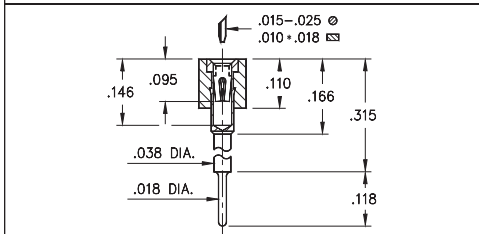

## SERIES 316 • .100" GRID ELEVATED • SINGLE ROW STRIPS

**FIG. 1**

**FIG. 2**

**FIG. 3**

**FIG. 4**

**FIG. 5**

- Elevated socket strips are available in 5 different heights:

316...006 uses pin # 0153-1  
 316...003 uses pin # 0153-2  
 316...007 uses pin # 0153-3  
 316...008 uses pin # 0153-4  
 316...001 uses pin # 0153-5  
 See page 167 for details

- Hi-Rel, 4-finger BeCu #30 contact is rated at 3 amps. See page 253 for details

- Insulators are high temperature thermoplastic, suitable for all soldering operations

### ORDERING INFORMATION

<b>FIG. 1</b>	<b>Series 316...006</b> Standoff Height = .236
	316-XX-1 -41-006000 Specify number of pins 01-64
<b>FIG. 2</b>	<b>Series 316...003</b> Standoff Height = .315
	316-XX-1 -41-003000 Specify number of pins 01-64
<b>FIG. 3</b>	<b>Series 316...007</b> Standoff Height = .402
	316-XX-1 -41-007000 Specify number of pins 01-64
<b>FIG. 4</b>	<b>Series 316...008</b> Standoff Height = .472
	316-XX-1 -41-008000 Specify number of pins 01-64
<b>FIG. 5</b>	<b>Series 316...001</b> Standoff Height = .594
	316-XX-1 -41-001000 Specify number of pins 01-64

XX=Plating Code  
See Below

For Electrical, Mechanical & Environmental Data, See page 264

SPECIFY PLATING CODE XX=	91	93	41	43	47
Sleeve (Pin)	200 μ"Sn/Pb	200 μ"Sn/Pb	200 μ"Sn	200 μ"Sn	200 μ"Sn
Contact (Clip)	10 μ" Au	30 μ" Au	10 μ" Au	30 μ" Au	Au Flash