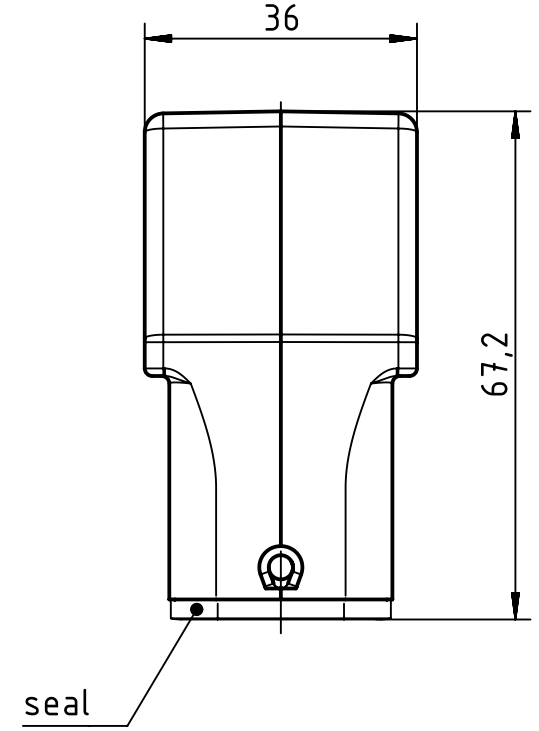

1 2 3 4 5 6

A

B

C

D

	All Dimensions in mm Original Size DIN A4		Scale 1:1	Free size tol.		Ref.		
						Sub.		
	All rights reserved		Created by SCHULZI	Inspected by BERGHORN	Standardisation TIEMANNA	Date 2014-02-26	State Final Release	
	Department EL PD - DE		Title Han A Hood Side Entry HC 2 Pegs M25				Doc-Key / ECM-Nr. 100189438/UGD/004/A 500000071737	
HARTING Electric GmbH & Co. KG D-32339 Espelkamp			Type TB	Number 19 20 010 0546			Rev. A	Page 1/1