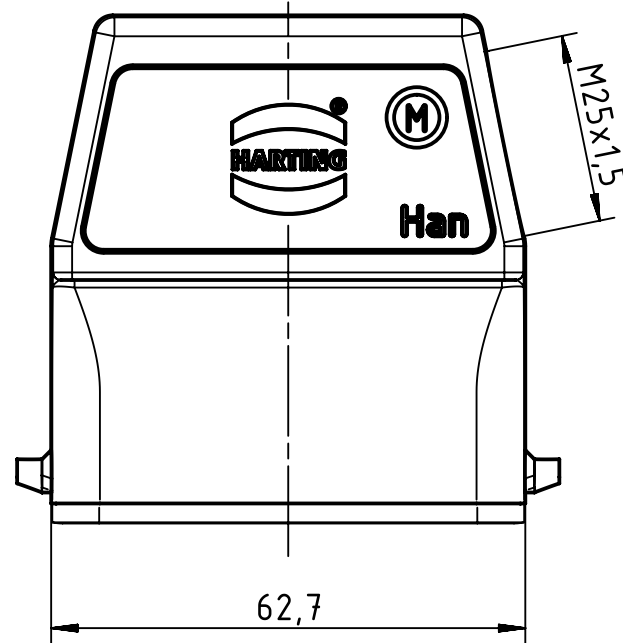

1 2 3 4 5 6

A

B

C

D

	All Dimensions in mm Original Size DIN A4		Scale 1:1	Free size tol.		Ref.		
						Sub.		
	All rights reserved		Created by SCHULZI	Inspected by BERGHORN	Standardisation TIEMANNA	Date 2014-02-26	State Final Release	
	Department EL PD - DE		Title Han A Hood Side Entry HC 2 Pegs M25				Doc-Key / ECM-Nr. 100189438/UGD/004/A 500000071737	
HARTING Electric GmbH & Co. KG D-32339 Espelkamp			Type TB	Number 19 20 010 0546			Rev. A	Page 1/1