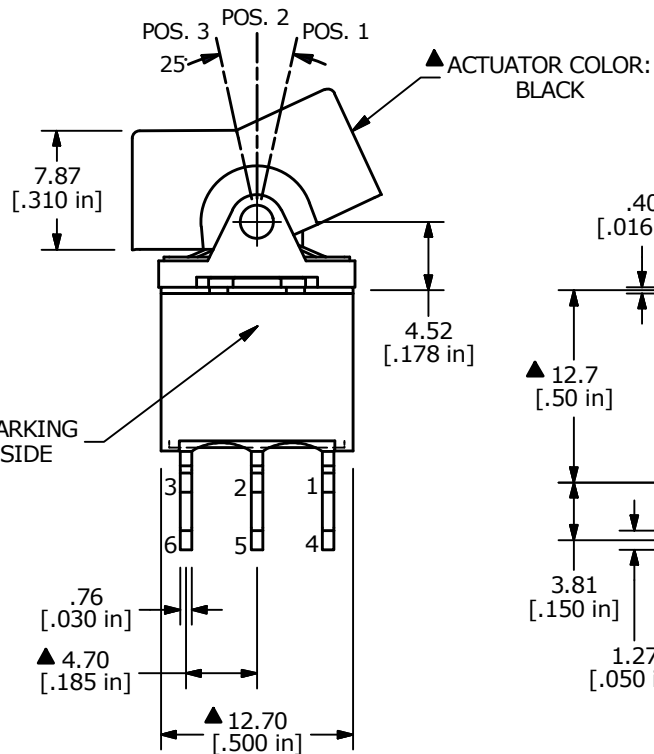

RECOMMENDED P.C. MOUNTING

▲ ACTUATOR COLOR: BLACK

E-SWITCH MARKING OPPOSITE SIDE

SWITCH FUNCTION		
POS. 1	POS. 2	POS. 3
ON	NONE	ON
2-3, 5-6	N/A	2-1, 4-5

CIRCUIT: DPDT

NOTE:

1. ALL DIMENSIONS IN MM [INCH]
2. GENERAL TOLERANCE: X.X=±0.4  
X.XX=±0.25
3. TERMINAL NUMBERS FOR REF ONLY
- ▲ 4. PLATING MATERIAL: GOLD
5. RATING: 0.4 VOLT-AMPS MAX. @20V MAX. AC OR DC
6. ELECTRIC LIFE: 30,000 MAKE-AND-BREAK CYCLES AT FULL LOAD.
7. INSULATION RESISTANCE: 1,000 MEGA-OHM MIN.
8. DIELECTRIC STRENGTH: 1,000 V RMS @SEA LEVEL.
9. OPERATING TEMP.: -30°C to 85°C
10. ▲ DENOTES CRITICAL PARAMETER.
11. 2011/65/EU (ROHS) COMPLIANT

C	23153	UPDATED POSITION LABELING	1/3/18	MJR
B	22706	UPDATED LAYOUT AND TERMINALS	2/15/17	MJR
REV	PCR NO	DESCRIPTION	DATE	BY

TITLE 300AWDP1J1BLKM6RE				
SCALE 2:1	DATE 4/22/2004	DR AR	DWG T301006	REV C