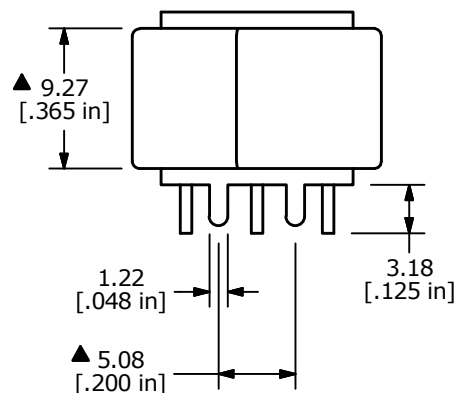

RECOMMENDED P.C. MOUNTING

▲ ACTUATOR COLOR: BLACK

E-SWITCH MARKING OPPOSITE SIDE

SWITCH FUNCTION		
POS. 1	POS. 2	POS. 3
ON	NONE	ON
2-3, 5-6	N/A	2-1, 4-5

CIRCUIT: DPDT

NOTE:

1. ALL DIMENSIONS IN MM [INCH]
2. GENERAL TOLERANCE: X.X=±0.4  
X.XX=±0.25
3. TERMINAL NUMBERS FOR REF ONLY
- ▲ 4. PLATING MATERIAL: GOLD
5. RATING: 0.4 VOLT-AMPS MAX. @20V MAX. AC OR DC
6. ELECTRIC LIFE: 30,000 MAKE-AND-BREAK CYCLES AT FULL LOAD.
7. INSULATION RESISTANCE: 1,000 MEGA-OHM MIN.
8. DIELECTRIC STRENGTH: 1,000 V RMS @SEA LEVEL.
9. OPERATING TEMP.: -30°C to 85°C
10. ▲ DENOTES CRITICAL PARAMETER.
11. 2011/65/EU (ROHS) COMPLIANT

C	23153	UPDATED POSITION LABELING	1/3/18	MJR
B	22706	UPDATED LAYOUT AND TERMINALS	2/15/17	MJR
REV	PCR NO	DESCRIPTION	DATE	BY

TITLE 300AWDP1J1BLKM6RE				
SCALE 2:1	DATE 4/22/2004	DR AR	DWG T301006	REV C