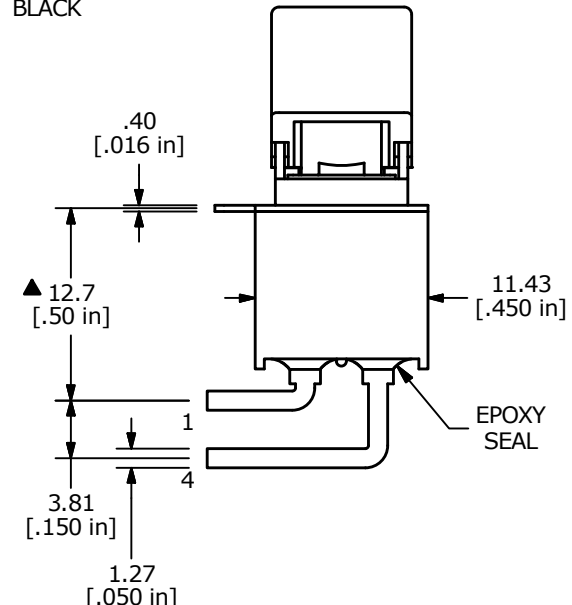

RECOMMENDED P.C. MOUNTING

▲ ACTUATOR COLOR: BLACK

E-SWITCH MARKING OPPOSITE SIDE

SWITCH FUNCTION		
POS. 1	POS. 2	POS. 3
ON	NONE	ON
2-3, 5-6	N/A	2-1, 4-5

CIRCUIT: DPDT

NOTE:

1. ALL DIMENSIONS IN MM [INCH]
2. GENERAL TOLERANCE: X.X=±0.4  
X.XX=±0.25
3. TERMINAL NUMBERS FOR REF ONLY
- ▲ 4. PLATING MATERIAL: GOLD
5. RATING: 0.4 VOLT-AMPS MAX. @20V MAX. AC OR DC
6. ELECTRIC LIFE: 30,000 MAKE-AND-BREAK CYCLES AT FULL LOAD.
7. INSULATION RESISTANCE: 1,000 MEGA-OHM MIN.
8. DIELECTRIC STRENGTH: 1,000 V RMS @SEA LEVEL.
9. OPERATING TEMP.: -30°C to 85°C
10. ▲ DENOTES CRITICAL PARAMETER.
11. 2011/65/EU (ROHS) COMPLIANT

C	23153	UPDATED POSITION LABELING	1/3/18	MJR
B	22706	UPDATED LAYOUT AND TERMINALS	2/15/17	MJR
REV	PCR NO	DESCRIPTION	DATE	BY

TITLE 300AWDP1J1BLKM6RE				
SCALE 2:1	DATE 4/22/2004	DR AR	DWG T301006	REV C