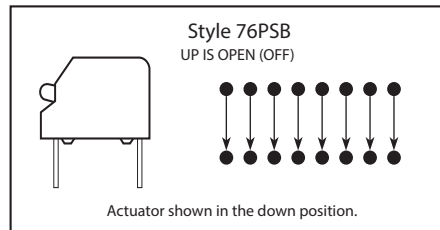

**SERIES 76**  
SPST Rocker

**FEATURES**

- Raised and Recessed, Rocker and PIANO-DIP® Styles
- Sealed Base Standard
- Spring and Ball Contact
- Top Tape Seal Option

DIP Switches

**DIMENSIONS** in inches (and millimeters)

**CIRCUITRY**

**ORDERING INFORMATION**

Series

Switch Style: SB = Raised Rocker  
RSB = Recessed Rocker  
PSB = Piano-DIP (Up is Off)  
PRB = Piano-DIP (Up is On)

76RSB04ST

T = RoHS compliant  
Sealed\*: S = Tape Seal  
Number of Positions: 02 through 10, 12