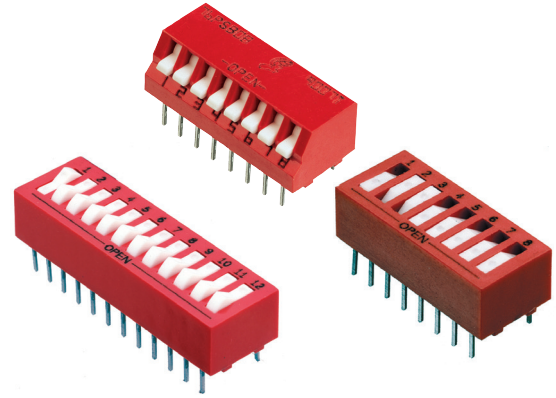

**SERIES 76**  
SPST Rocker

**FEATURES**

- Raised and Recessed, Rocker and PIANO-DIP® Styles
- Sealed Base Standard
- Spring and Ball Contact
- Top Tape Seal Option

DIP Switches

**DIMENSIONS** in inches (and millimeters)

**CIRCUITRY**

**ORDERING INFORMATION**

Series

Switch Style: SB = Raised Rocker  
RSB = Recessed Rocker  
PSB = Piano-DIP (Up is Off)  
PRB = Piano-DIP (Up is On)

76RSB04ST

T = RoHS compliant  
Sealed\*: S = Tape Seal  
Number of Positions: 02 through 10, 12

No. of Pos.	Length (Inches)	Length (Metric)	No./Tube
2	0.280"	7,1 mm	35
3	0.380"	9,7 mm	27
4	0.480"	12,2 mm	21
5	0.580"	14,7 mm	18
6	0.680"	17,3 mm	15
7	0.780"	19,8 mm	13
8	0.880"	22,4 mm	12
10	1.080"	27,4 mm	9
12	1.280"	32,5 mm	8

\*A top tape seal is required for switches that are machine soldered or heavily cleaned after hand soldering. To order top seal versions, add "S" to the Grayhill part number.

Available from your local Grayhill Distributor.  
For prices and discounts, contact a Local Sales Office,  
an authorized local Distributor or Grayhill.