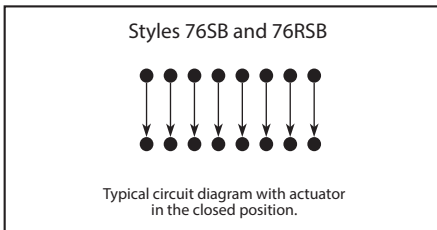

**SERIES 76**  
SPST Rocker

**FEATURES**

- Raised and Recessed, Rocker and PIANO-DIP® Styles
- Sealed Base Standard
- Spring and Ball Contact
- Top Tape Seal Option

DIP Switches

**DIMENSIONS** in inches (and millimeters)

**CIRCUITRY**

**ORDERING INFORMATION**

Series

Switch Style: SB = Raised Rocker  
RSB = Recessed Rocker  
PSB = Piano-DIP (Up is Off)  
PRB = Piano-DIP (Up is On)

76RSB04ST

T = RoHS compliant  
Sealed\*: S = Tape Seal  
Number of Positions: 02 through 10, 12

No. of Pos.	Length (Inches)	Length (Metric)	No./Tube
2	0.280"	7,1 mm	35
3	0.380"	9,7 mm	27
4	0.480"	12,2 mm	21
5	0.580"	14,7 mm	18
6	0.680"	17,3 mm	15
7	0.780"	19,8 mm	13
8	0.880"	22,4 mm	12
10	1.080"	27,4 mm	9
12	1.280"	32,5 mm	8