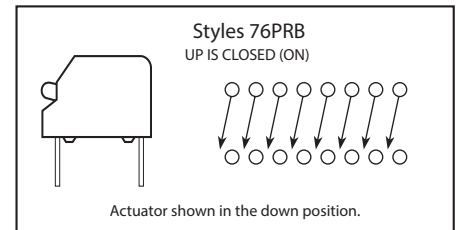

**SERIES 76**  
SPST Rocker

**FEATURES**

- Raised and Recessed, Rocker and PIANO-DIP® Styles
- Sealed Base Standard
- Spring and Ball Contact
- Top Tape Seal Option

DIP Switches

**DIMENSIONS** in inches (and millimeters)

**CIRCUITRY**

**ORDERING INFORMATION**

Series

Switch Style: SB = Raised Rocker  
RSB = Recessed Rocker  
PSB = Piano-DIP (Up is Off)  
PRB = Piano-DIP (Up is On)

76RSB04ST

T = RoHS compliant  
Sealed\*: S = Tape Seal  
Number of Positions: 02 through 10, 12