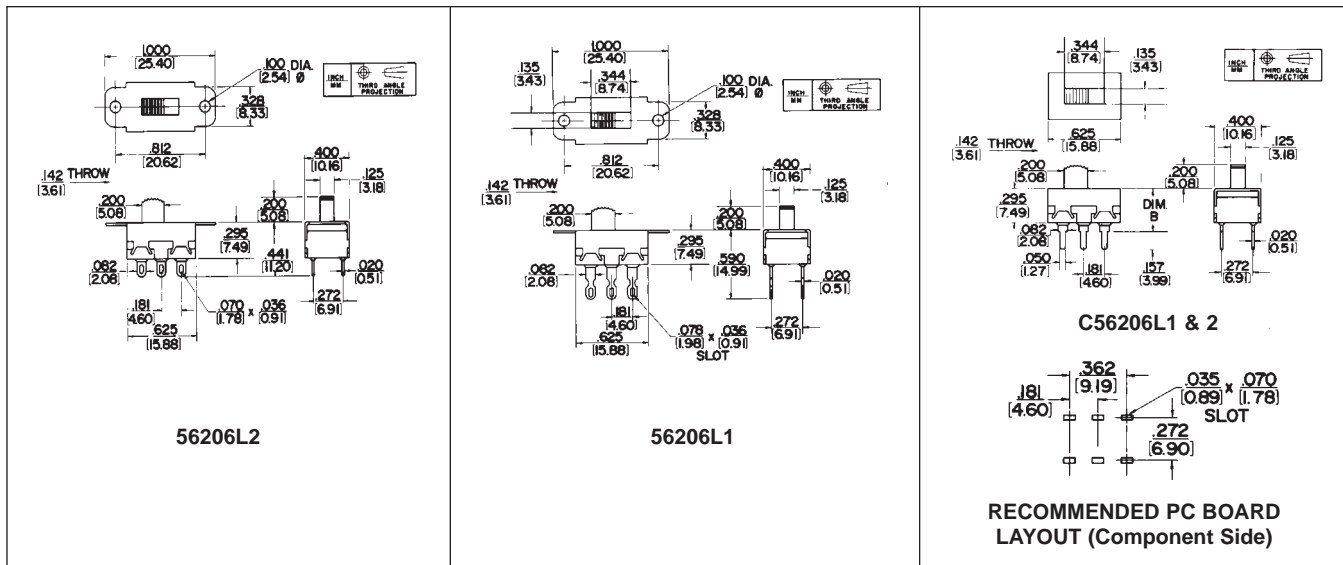

MINIATURE SLIDE SWITCHES

DIMENSIONS ARE FOR REFERENCE ONLY $\frac{\text{Inch}}{\text{(mm)}}$

NOTE: Contact your Switchcraft Representative for price and delivery.

Mouser Electronics

Authorized Distributor

Click to View Pricing, Inventory, Delivery & Lifecycle Information:

[Switchcraft:](#)

[56206L1X](#) [C56206L2X](#) [56206L2X](#) [56206L2](#)