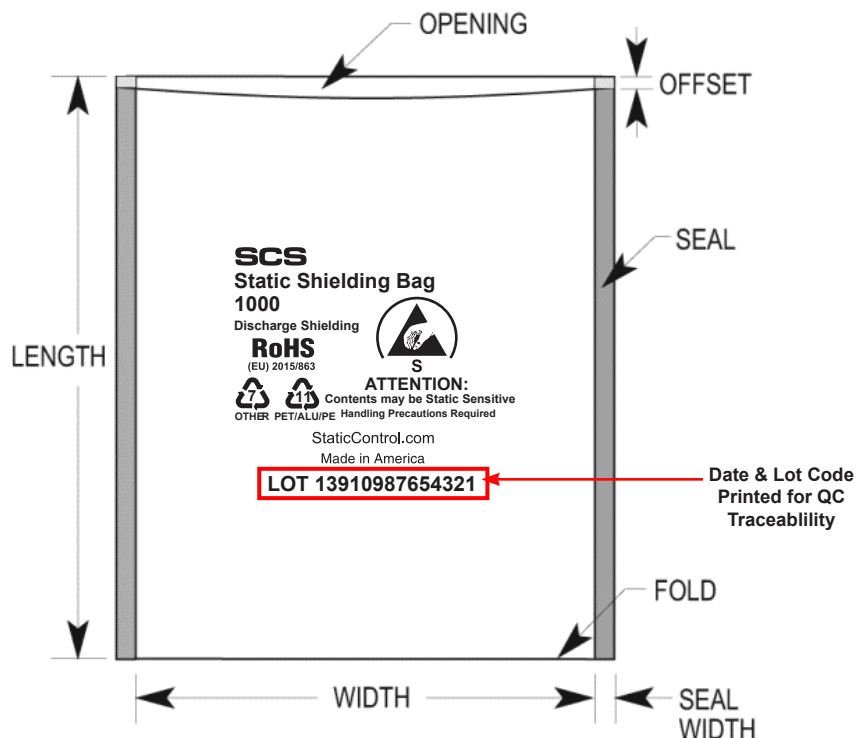

See details of [Warranty, Limitation of Liability and Remedies](#) online at SCS terms and conditions which states in part, “This product will be free from defects in material and manufacture for one year from the time of purchase. SCS MAKES NO OTHER WARRANTIES INCLUDING, BUT NOT LIMITED TO, ANY IMPLIED WARRANTY OF MERCHANTABILITY OR FITNESS FOR A PARTICULAR PURPOSE. If this product is defective within the warranty period stated above, your exclusive remedy shall be, at the option of SCS, to replace or repair the SCS product or refund the purchase price of the SCS product. Except where prohibited by law, SCS will not be liable for any indirect, special, incidental or consequential loss or damage arising from this SCS product, regardless of the legal theory asserted.”