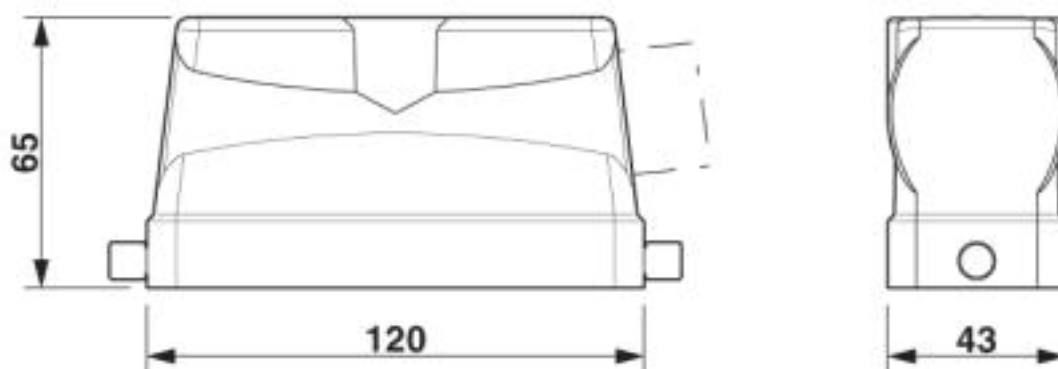

Housing - HC-B 24-TFL-N-O1PG21S - 1460193

Technical data

General

Assembly instructions	For half and full screw connections

Environmental Product Compliance

China RoHS	Environmentally friendly use period: unlimited = EFUP-e
	No hazardous substances above threshold values

Drawings

Dimensional drawing

Dimensional drawing

Classifications

eCl@ss

eCl@ss 10.0.1	27440202
eCl@ss 4.0	27140800
eCl@ss 4.1	27140800
eCl@ss 5.0	27143400
eCl@ss 5.1	27261200
eCl@ss 6.0	27261200
eCl@ss 7.0	27440202
eCl@ss 8.0	27440202
eCl@ss 9.0	27440202

ETIM

ETIM 3.0	EC000437
ETIM 4.0	EC000437
ETIM 5.0	EC000437
ETIM 6.0	EC000437
ETIM 7.0	EC000437