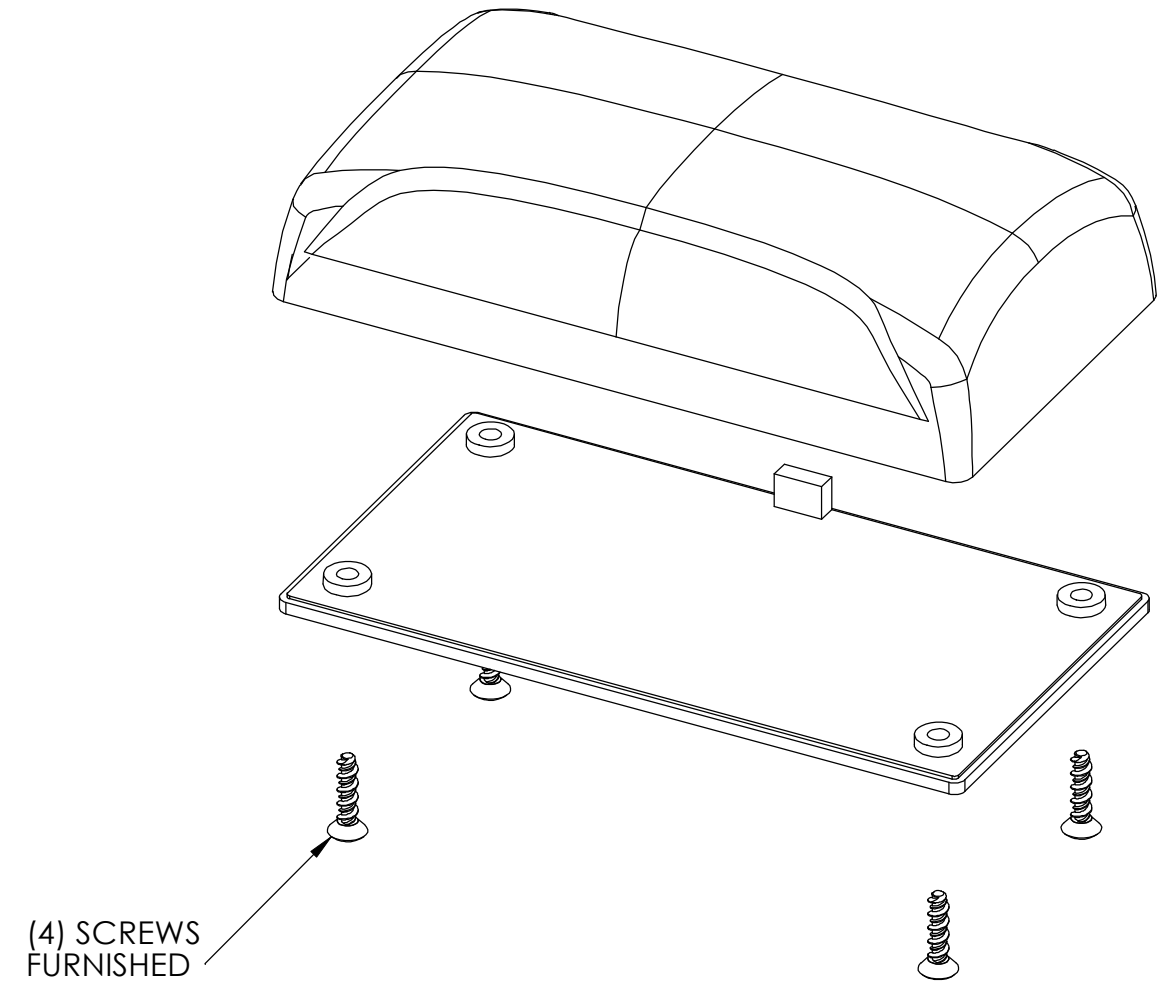

PART
NAME

PLASTIBOX - STYLE M

PART
No.

PT-11852-PXX

REVISION
DATE

3-30-09

SECTION B-B
SCALE 1 : 1

MATERIAL:
ABS, BLACK, UL94V0
MAR RESISTANT TEXTURED SURFACE