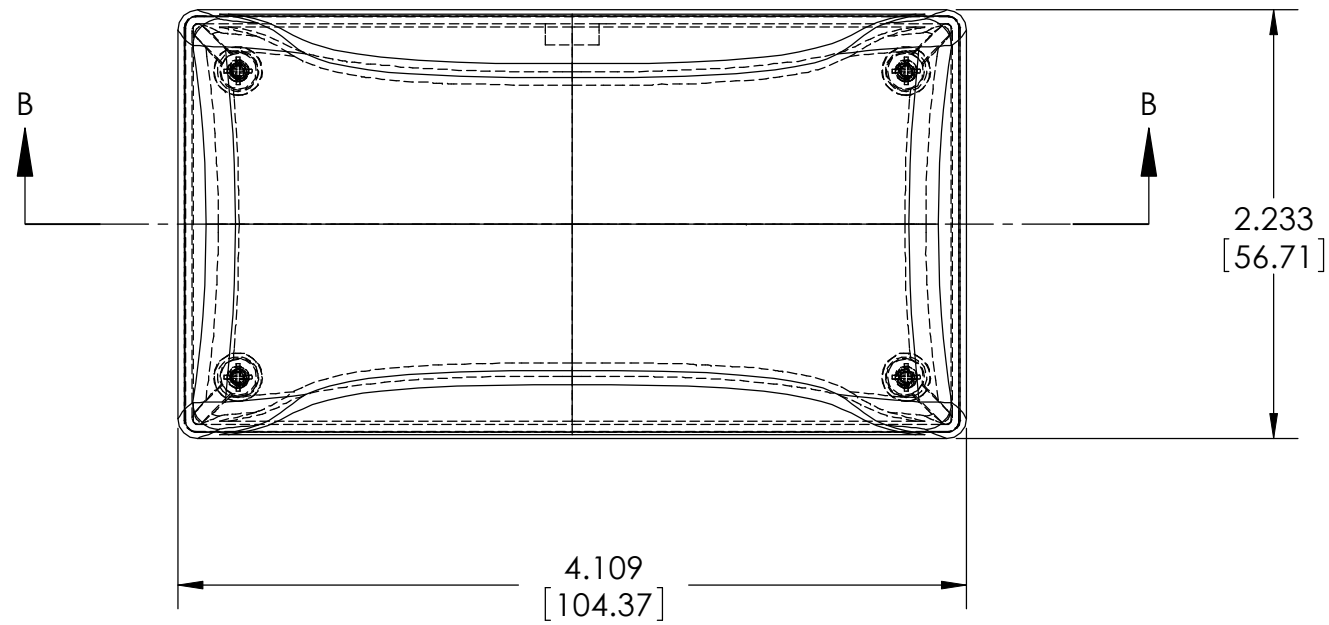

PART
NAME

PLASTIBOX - STYLE M

PART
No.

PT-11852-PXX

REVISION
DATE

3-30-09

SECTION B-B
SCALE 1 : 1

MATERIAL:
ABS, BLACK, UL94V0
MAR RESISTANT TEXTURED SURFACE