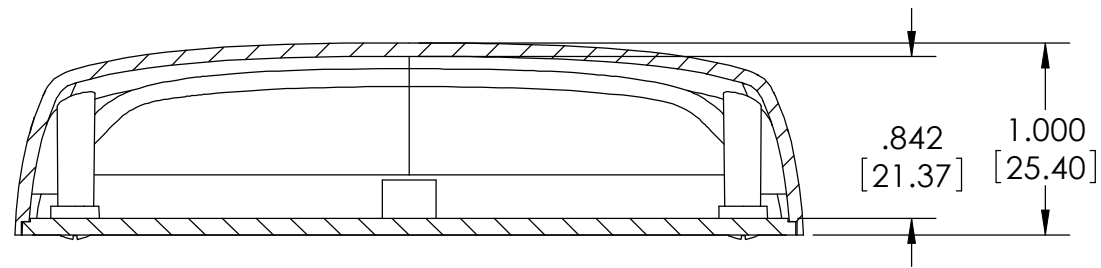

PART
NAME

PLASTIBOX - STYLE M

PART
No.

PT-11852-PXX

REVISION
DATE

3-30-09

SECTION B-B
SCALE 1 : 1

MATERIAL:
ABS, BLACK, UL94V0
MAR RESISTANT TEXTURED SURFACE