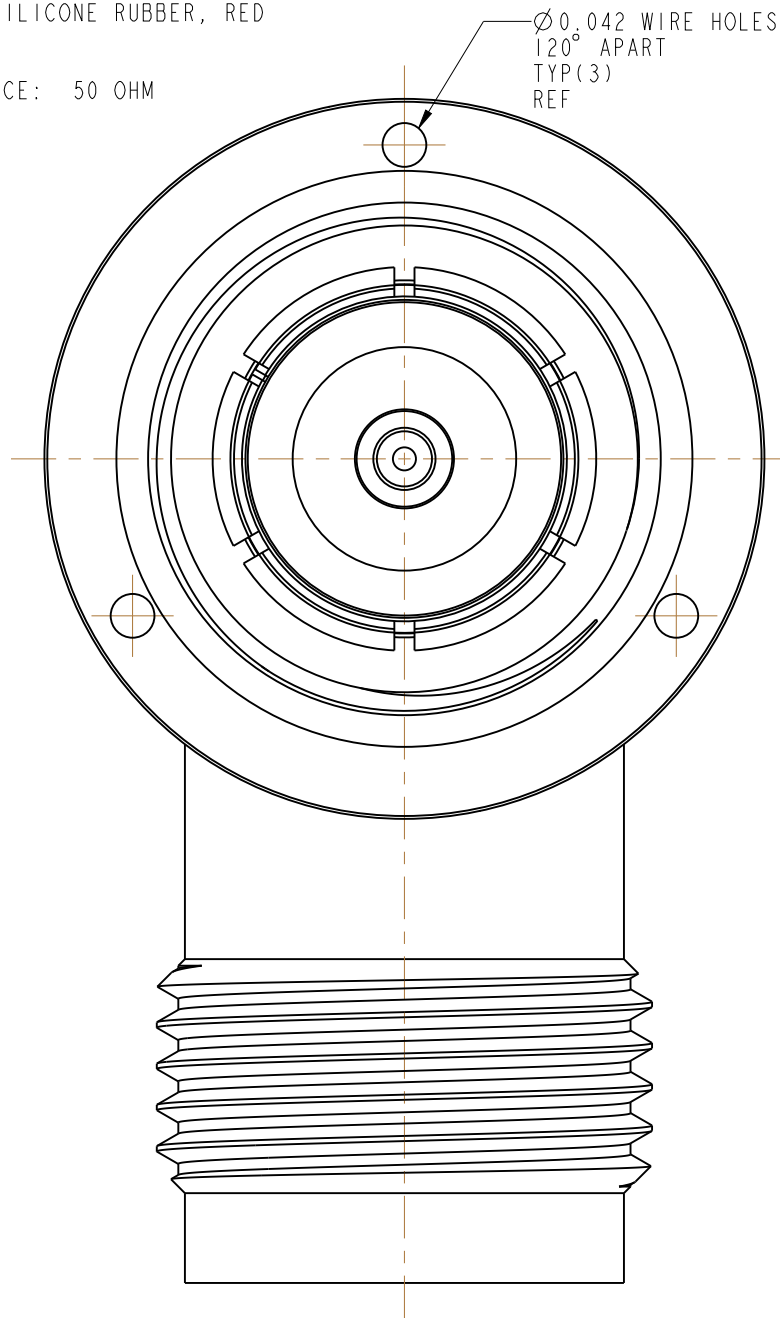

2. ELECTRICAL:

A. IMPEDANCE: 50 OHM

3. MECHANICAL:

A. DURABILITY: 500 CYCLES MIN.
 B. TEMPERATURE RANGE: -65° C TO +165° C

4. PACKAGING:

A. QUANTITY: SINGLE PACK
 B. MARKING: BAG TO BE MARKED
 "AMPHENOL RF, 79125-1000 , AND DATE CODE"

THIRD ANGLE PROJ.

REVISIONS

REV	DESCRIPTION	DATE	ECO	APPR
--	RELEASE TO MFG.	--	--	--
C	REDRAWN IN PRO-E & COD SHEET ADDED	6/1/15	50343	CL

SCALE 1.500

CUSTOMER OUTLINE DRAWING

ALL OTHER SHEETS ARE FOR INTERNAL USE ONLY

<p>UNLESS OTHERWISE SPECIFIED, DIMENSIONS ARE IN INCHES AND TOLERANCES ARE: 2 PLACE DECIMAL 3 PLACE DECIMAL ANGLES ±.015 (0,381 mm) ±.005 (0,127 mm) ± 1°</p> <p>NOTICE - These drawings, specifications, or other data (1) are, and remain the property of Amphenol corp. (2) must be returned upon request; and (3) are confidential and not to be disclosed to any person other than those to whom they are given by Amphenol Corp. the furnishing of these drawings, specifications, or other data by Amphenol Corp., or to any other person to anyone for any purpose is not to be regarded by implication or otherwise in any manner licensing, granting rights to permitting such holder or any other person to manufacture, use or sell any product, process or design, patented or otherwise, that may in any way be related to or disclosed by said drawings, specifications, or other data.</p>	MATERIAL	DRAWN	DATE	TITLE		Amphenol RF www.amphenolrf.com	
	SEE NOTES	CLEMENT	13-Jan-15				
	REFERENCE	ENGINEER	DATE	SCALE: 6.0:1.0 SHEET 2 OF 2		DRAWING NO.79125-1000	
	EAR # 9623030	D.ROYCE	07-Feb-91				
CONFIGURATION LEVEL: In Work	APPROVED	DATE	DWG SIZE		REV		
FINISH	K. CAPOZZI	6/1/15					B
	CAD FILE				PART NO.79125-1000		