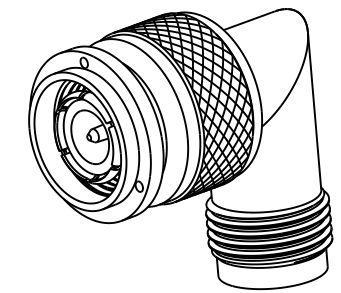

NOTES:

1. MATERIALS AND FINISHES:

BODIES, COUPLING NUT & RETAINING RING - BRASS, NICKEL PLATING
CONTACT - BeCu, SILVER PLATING
CONTACT OUTER - BeCu, NICKEL PLATING
INSULATORS - PTFE, NATURAL
RETAINING RING - PHOSPHOR BRONZE
GASKET - SILICONE RUBBER, RED

2. ELECTRICAL:

A. IMPEDANCE: 50 OHM

3. MECHANICAL:

A. DURABILITY: 500 CYCLES MIN.
B. TEMPERATURE RANGE: -65° C TO +165° C

4. PACKAGING:

A. QUANTITY: SINGLE PACK
B. MARKING: BAG TO BE MARKED
"AMPHENOL RF, 79125-1000 , AND DATE CODE"

THIRD ANGLE PROJ.

REVISIONS

REV	DESCRIPTION	DATE	ECO	APPR
--	RELEASE TO MFG.	--	--	--
C	REDRAWN IN PRO-E & COD SHEET ADDED	6/1/15	50343	CL

SCALE 1.500