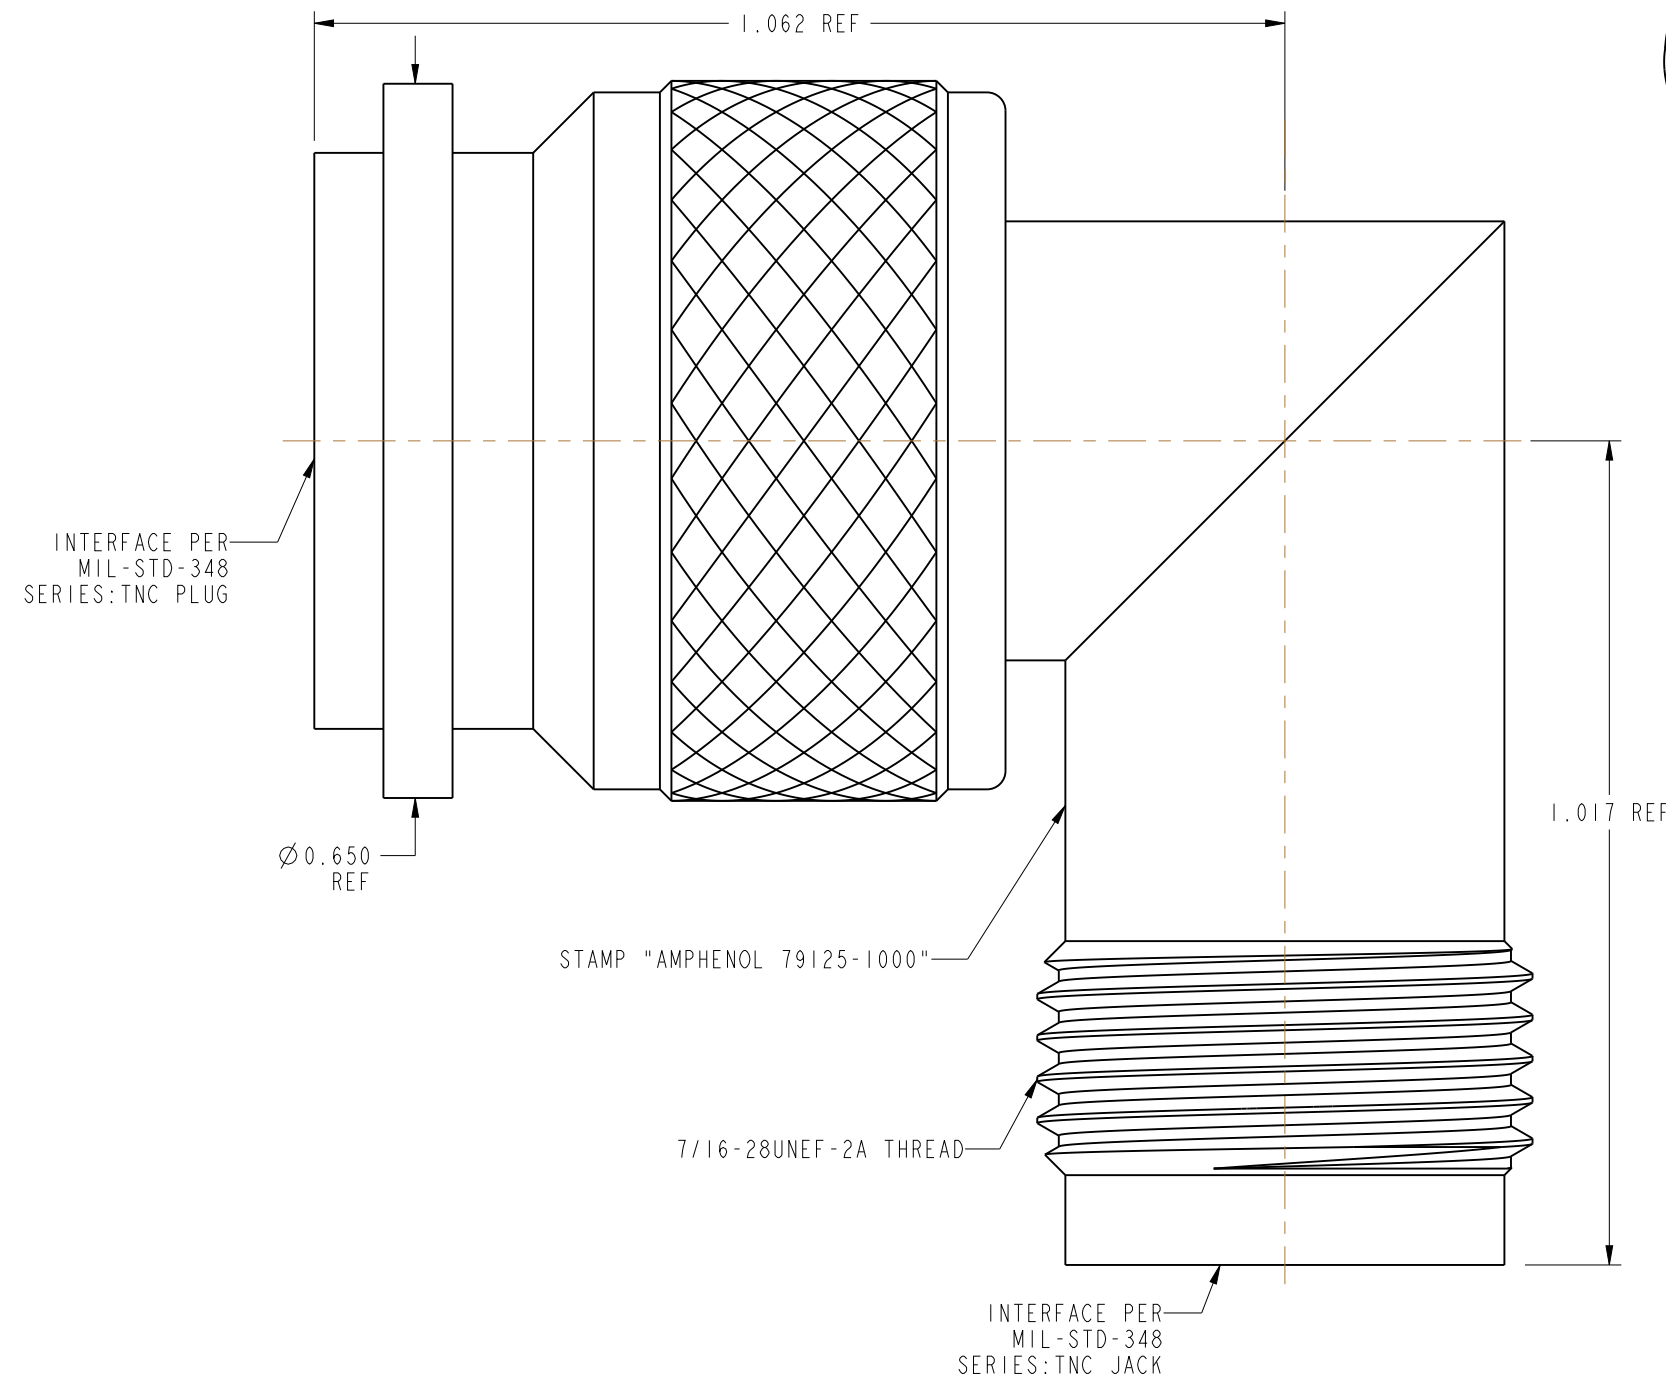

NOTES:

1. MATERIALS AND FINISHES:

BODIES, COUPLING NUT & RETAINING RING - BRASS, NICKEL PLATING
CONTACT - BeCu, SILVER PLATING
CONTACT OUTER - BeCu, NICKEL PLATING
INSULATORS - PTFE, NATURAL
RETAINING RING - PHOSPHOR BRONZE
GASKET - SILICONE RUBBER, RED

2. ELECTRICAL:

A. IMPEDANCE: 50 OHM

3. MECHANICAL:

A. DURABILITY: 500 CYCLES MIN.
B. TEMPERATURE RANGE: -65° C TO +165° C

4. PACKAGING:

A. QUANTITY: SINGLE PACK
B. MARKING: BAG TO BE MARKED
"AMPHENOL RF, 79125-1000 , AND DATE CODE"

THIRD ANGLE PROJ.

REVISIONS

REV	DESCRIPTION	DATE	ECO	APPR
--	RELEASE TO MFG.	--	--	--
C	REDRAWN IN PRO-E & COD SHEET ADDED	6/1/15	50343	CL

SCALE 1.500

CUSTOMER OUTLINE DRAWING

ALL OTHER SHEETS ARE FOR INTERNAL USE ONLY

UNLESS OTHERWISE SPECIFIED, DIMENSIONS ARE IN INCHES AND TOLERANCES ARE: 2 PLACE DECIMAL 3 PLACE DECIMAL ANGLES ±.015 (0,381 mm) ±.005 (0,127 mm) ± 1° NOTICE - These drawings, specifications, or other data (1) are, and remain the property of Amphenol corp. (2) must be returned upon request; and (3) are confidential and not to be disclosed to any person other than those to whom they are given by Amphenol Corp. the furnishing of these drawings, specifications, or other data by Amphenol Corp., or to any other person to anyone for any purpose is not to be regarded by implication or otherwise in any manner licensing, granting rights to permitting such holder or any other person to manufacture, use or sell any product, process or design, patented or otherwise, that may in any way be related to or disclosed by said drawings, specifications, or other data.	MATERIAL	DRAWN	DATE	TITLE		Amphenol RF www.amphenolrf.com				
	SEE NOTES	CLEMENT	13-Jan-15					TNC RA PLUG TO JACK ADAPTER		
	REFERENCE	ENGINEER	DATE	SCALE: 6.0:1.0 SHEET 2 OF 2		DRAWING NO.79125-1000				
	EAR # 9623030	D.ROYCE	07-Feb-91							
CONFIGURATION LEVEL: In Work	APPROVED	DATE	DWG SIZE		REV					
FINISH	K. CAPOZZI	6/1/15					B		C	
	CAD FILE				PART NO.79125-1000