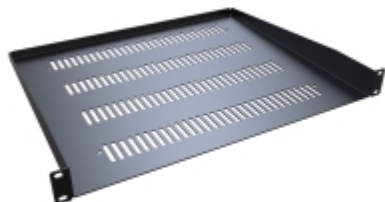

# Universal Rack Shelf *RAS Series*

Up to 200 lbs Weight Capacity

## Features

- Constructed of 14 or 16 gauge steel.
- Universal design mounts to any standard EIA compliant rack or cabinet.
- Allows easy rack mounting of equipment or items that do not have rack mounting capabilities.
- Mounts to rack rails either as an internal shelf or external shelf/work area.
- Available in either vented or solid versions.
- Rugged textured black powder paint finish.
- TAA Compliant
- RoHS and REACH compliant
- Manufactured in North America

## 19 Inch Mounting Shelves

Part No. Vented	Part No. Solid (Un-Vented)	Mounting Dimensions			Rack Units	Stiffener Lip(s) Folded	Suggested Load Capacity
		Height	Width	Depth			
RASV190107UBK1	RASU190107UBK1	1.75	19.00	7.00	1U	Up (Front & Back)	40
RASV190107DBK1	RASU190107DBK1	1.75	19.00	7.00	1U	Down (Front & Back)	40
RASV190110BK1	RASU190110BK1	1.75	19.00	10.00	1U	Up (Back Only)	40
RASV190112BK1	RASU190112BK1	1.75	19.00	12.00	1U	Up (Back Only)	40
RASV190115BK1	RASU190115BK1	1.75	19.00	15.00	1U	Up (Back Only)	40
RASV190120BK1	RASU190120BK1	1.75	19.00	20.00	1U	Up (Back Only)	40
RASVL190314BK1	RASUL190314BK1	3.50	19.00	14.50	2U	Up (Back Only)	65
RASV190312BK1	RASU190312BK1	3.50	19.00	12.00	2U	Up (Back Only)	100
RASV190315BK1	RASU190315BK1	3.50	19.00	15.00	2U	Up (Back Only)	100
RASV190318BK1	RASU190318BK1	3.50	19.00	18.00	2U	Up (Back Only)	100
RASV190320BK1	RASU190320BK1	3.50	19.00	20.00	2U	Up (Back Only)	100
RASVL190514BK1	RASUL190514BK1	5.25	19.00	14.50	3U	Up (Back Only)	65
RASV190515BK1	RASU190515BK1	5.25	19.00	15.00	3U	Up (Back Only)	200
-	RASU190516BK1	5.25	19.00	16.00	3U	Up (Back Only)	200
-	RASU190518BK1	5.25	19.00	18.00	3U	Up (Back Only)	200
-	RASU190520BK1	5.25	19.00	20.00	3U	Up (Back Only)	200
-	RASU190522BK1	5.25	19.00	22.00	3U	Up (Back Only)	200
-	RASU190524BK1	5.25	19.00	24.00	3U	Up (Back Only)	200
RASV190715BK1	RASU190715BK1	7.00	19.00	15.00	4U	Up (Back Only)	200
RASV190720BK1	RASU190720BK1	7.00	19.00	20.00	4U	Up (Back Only)	200