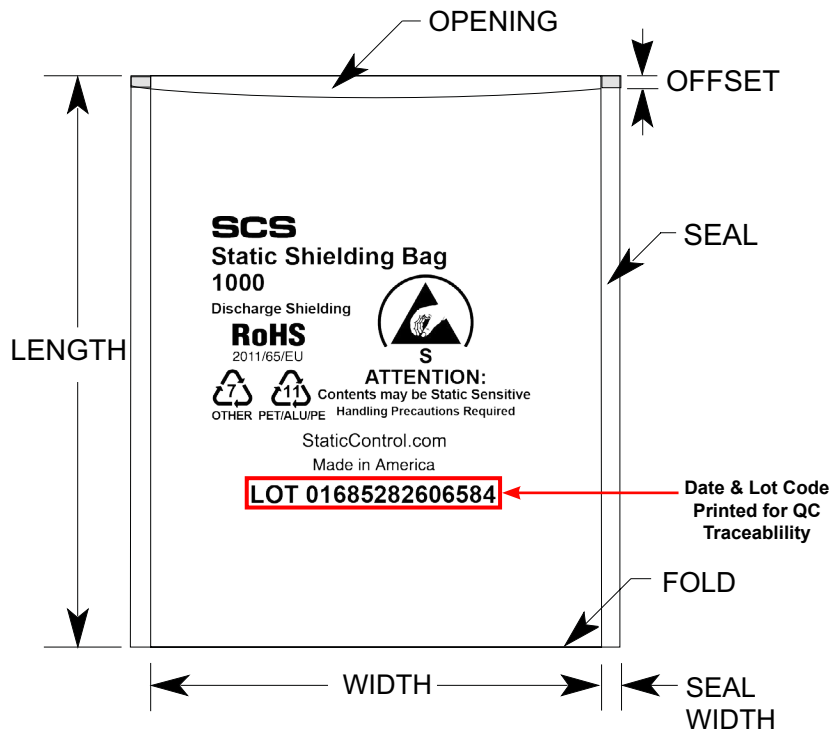

See details of [Warranty, Limitation of Liability and Remedies](#) online at SCS terms and conditions which states in part, “This product will be free from defects in material and manufacture for one year from the time of purchase. SCS MAKES NO OTHER WARRANTIES INCLUDING, BUT NOT LIMITED TO, ANY IMPLIED WARRANTY OF MERCHANTABILITY OR FITNESS FOR A PARTICULAR PURPOSE. If this product is defective within the warranty period stated above, your exclusive remedy shall be, at the option of SCS, to replace or repair the SCS product or refund the purchase price of the SCS product. Except where prohibited by law, SCS will not be liable for any indirect, special, incidental or consequential loss or damage arising from this SCS product, regardless of the legal theory asserted.”