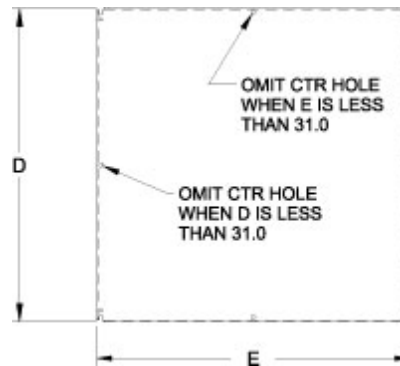

Quality Products. Service Excellence.

Inner Panels *EP Series*

Eclipse Series Enclosures

Features

- Larger than standard NEMA panel used in same sized enclosure.
- 12gauge steel construction.
- Larger sizes have 2 or 4 formed flanges for added strength.
- Slotted corner design for easier mounting.
- Finished in white or unpainted galvanized.

Mild Steel				
Part No.	Galvanized Part No.	Size		Gauge
		D	E	
EP1210	EPG1210	10.20	8.20	12
EP1212	EPG1212	10.20	10.20	12
EP1224	EPG1224	10.20	22.20	12
EP1612	EPG1612	14.20	10.20	12
EP1616	EPG1616	14.20	14.20	12
EP1620	EPG1620	14.20	18.20	12
EP2012	EPG2012	18.20	10.20	12
EP2016	EPG2016	18.20	14.20	12
EP2020	EPG2020	18.20	18.20	12
EP2024	EPG2024	18.20	22.20	12
EP2412	EPG2412	22.20	10.20	12
EP2416	EPG2416	22.20	14.20	12
EP2420	EPG2420	22.20	18.20	12
EP2424	EPG2424	22.20	22.20	12
EP2430	EPG2430	22.20	28.20	12
EP2442	EPG2442	22.20	40.20	12
EP2448	EPG2448	22.20	46.20	12
EP3012	EPG3012	28.20	10.20	12
EP3016	EPG3016	28.20	14.20	12
EP3020	EPG3020	28.20	18.20	12
EP3024	EPG3024	28.20	22.20	12