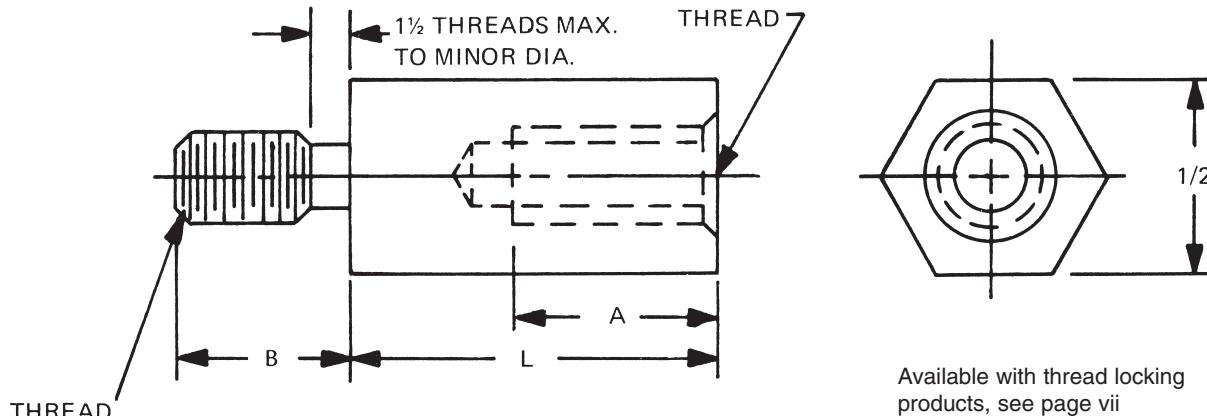

1/2 HEX MALE-FEMALE STANDOFFS

Available with thread locking products, see page vii

In short lengths 'A' will be tapped to maximum depth
See page 9 for finish codes
For non-standard parts contact Sales Office

LENGTH	PART NO.
7/32	4669A
1/4	4669
9/32	4669T
5/16	4670
11/32	4670T
3/8	4671
13/32	4671T
7/16	4672
15/32	4672T
1/2	4673
17/32	4673T
9/16	4674
19/32	4674T
5/8	4675
21/32	4675T
11/16	4676
23/32	4676T
3/4	4677
25/32	4677T
13/16	4678
27/32	4678T
7/8	4679
29/32	4679T

LENGTH	PART NO.
15/16	4680
31/32	4680T
1"	4681
1-1/16	4682
1-1/8	4683
1-3/16	4684
1-1/4	4685
1-5/16	4686
1-3/8	4687
1-7/16	4688
1-1/2	4689
1-9/16	4690
1-5/8	4691
1-11/16	4692

LENGTH	PART NO.
1-3/4	4693
1-13/16	4694
1-7/8	4695
1-15/16	4696
2"	4697
2-1/8	4698
2-1/4	4699
2-3/8	4700
2-1/2	4701
2-5/8	4702
2-3/4	4703
2-7/8	4704
3"	4705
3-1/4	4706
3-1/2	4707
3-3/4	4708
4"	4709
4-1/4	4710
4-1/2	4711
4-3/4	4712
5"	4713
5-1/4	4714
5-1/2	4715
5-3/4	4716

LENGTH	PART NO.
6"	4717
6-1/4	4718
6-1/2	4719
6-3/4	4720
7"	4721
7-1/4	4722
7-1/2	4723
7-3/4	4724
8"	4725

THREAD LENGTH CODE		
THREAD	A	B
10-32	1/2	3/8
12-24	1/2	3/8
1/4-20	5/8	1/2
5/16-18	5/8	1/2

THREAD	CODE
10-32	1032
12-24	1224
1/4-20	2520
5/16-18	3118