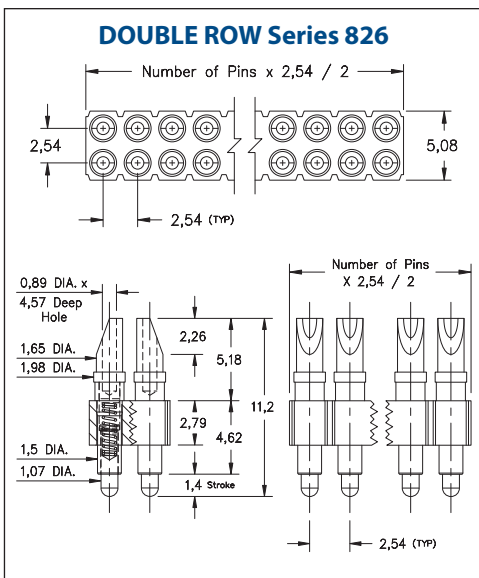

# SPRING-LOADED CONNECTORS

## SERIES 824 & 826 • 2,54 GRID SOLDERCUP HEADER • SINGLE AND DOUBLE ROW STRIPS

- Modular contacts for use on 2,54 grid, supplied in single and double row contact strips
- Precision-machined piston / base and gold-plated components assure up to 1,000,000 cycle life durability
- Pistons have a 0,7 mid. stroke and a 1,4 max. stroke
- Low resistance, high current contacts are rated at 2 amps continuous, 3 amps peak
- Insulators are high temperature thermoplastic
- Both 824 & 826 series strips have spring pins with wire termination soldercups. The soldercups are aligned to provide easy access for soldering up to size 22 AWG wires

## ORDERING INFORMATION

<b>Single Row Series 824</b>
824-22-0XX-00-001000 ↑ Specify number of contacts 01-64
<b>Double Row Series 826</b>
826-22-0XX-00-001000 ↑ Specify number of contacts 04-72

### Mechanical:

Spring force @ initial height: 25 grams  
 Spring force @ mid stroke (0,7): 60 grams  
 Durability: Up to 1,000,000 cycles