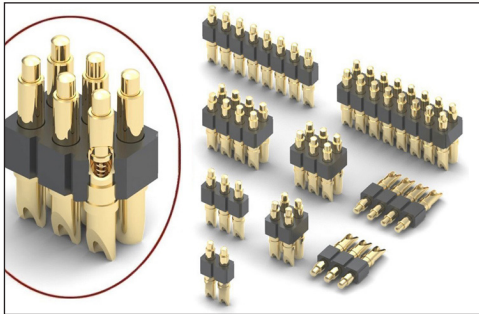

# SPRING-LOADED CONNECTORS

## SERIES 824 & 826 • 2,54 GRID SOLDERCUP HEADER • SINGLE AND DOUBLE ROW STRIPS

- Modular contacts for use on 2,54 grid, supplied in single and double row contact strips
- Precision-machined piston / base and gold-plated components assure up to 1,000,000 cycle life durability
- Pistons have a 0,7 mid. stroke and a 1,4 max. stroke
- Low resistance, high current contacts are rated at 2 amps continuous, 3 amps peak
- Insulators are high temperature thermoplastic
- Both 824 & 826 series strips have spring pins with wire termination soldercups. The soldercups are aligned to provide easy access for soldering up to size 22 AWG wires

### Mechanical:

Spring force @ initial height: 25 grams  
 Spring force @ mid stroke (0,7): 60 grams  
 Durability: Up to 1,000,000 cycles