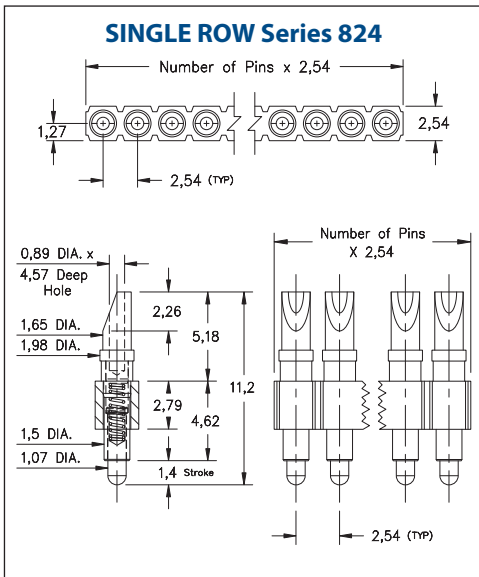

## SERIES 824 & 826 • 2,54 GRID SOLDERCUP HEADER • SINGLE AND DOUBLE ROW STRIPS

- Modular contacts for use on 2,54 grid, supplied in single and double row contact strips
- Precision-machined piston / base and gold-plated components assure up to 1,000,000 cycle life durability
- Pistons have a 0,7 mid. stroke and a 1,4 max. stroke
- Low resistance, high current contacts are rated at 2 amps continuous, 3 amps peak
- Insulators are high temperature thermoplastic
- Both 824 & 826 series strips have spring pins with wire termination soldercups. The soldercups are aligned to provide easy access for soldering up to size 22 AWG wires

## ORDERING INFORMATION

<b>Single Row Series 824</b>
824-22-0XX-00-001000 ↑ Specify number of contacts 01-64
<b>Double Row Series 826</b>
826-22-0XX-00-001000 ↑ Specify number of contacts 04-72

### Mechanical:

Spring force @ initial height: 25 grams  
 Spring force @ mid stroke (0,7): 60 grams  
 Durability: Up to 1,000,000 cycles