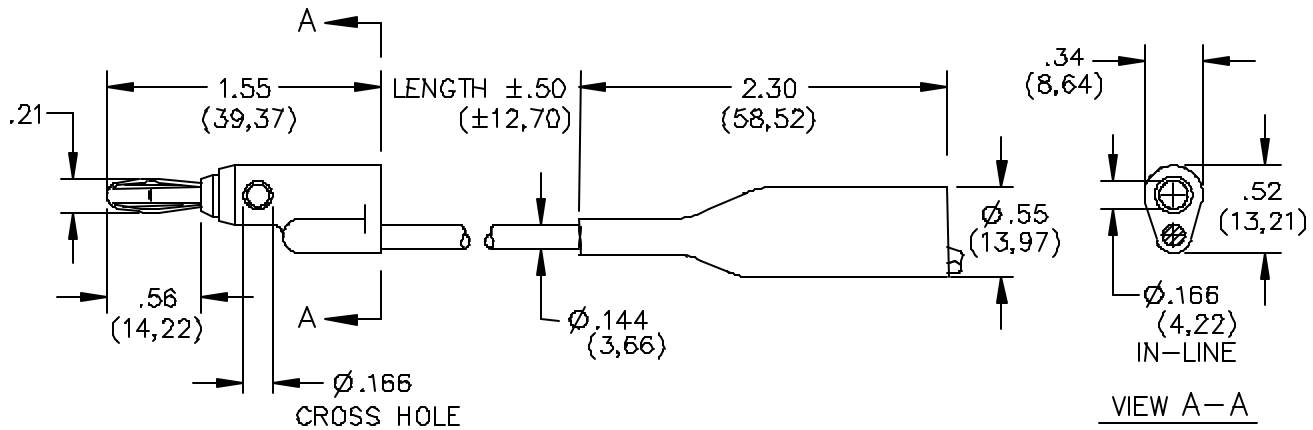

### FEATURES:

- Pomona's Alligator Clip to Stacking Banana Plug Patch Cord offers quick attachment to terminals up to .300" O.D.
- The patch cord features a medium size alligator clip with a flex boot for insulation protection. The banana plug spring is Beryllium Copper for long insertion life.
- The banana plug has vertical and horizontal stacking capability.
- The wire conductor has a high number of strands for excellent wire flexibility.
- The banana plug is molded directly to the wire for added pull strength.

### MATERIALS:

Insulated Alligator:

Body: Steel, Nickel Plated

Insulator Boot: Vinyl, Color matches wire color

Wire: 18 AWG, Stranding 65 x 36 t.c., PVC

Insulated, 0.144" (3.66 mm) O.D.

Marking: Pomona 1166-XX-\*

### RATINGS:

Operating Temperature: +50°C Max.

Operating Voltage: Hand-held testing: 30VAC/ .30 VAC Max.

Hands Free Testing in controlled voltage environments: 150 WVDC

Current: 5 Amperes

**ORDERING INFORMATION:** Model 1166-XX-\*  
XX = Wire Length, Standard Lengths: 4" (10.16cm), 8" (20.32cm), 12" (30.48cm), 24" (60.96cm), 36" (91.44cm), 48" (121.92cm) & 60" (152.4cm).  
Additional lengths can be quoted upon request.

\* = Available in all ten colors

Ordering Example: 1166-12-2 Patch cord is 12" (30.48cm), color is red.

6357-XX Kit contains 10 patch cords, one each of 10 colors.

All dimensions are in inches. Tolerances (except noted): .xx = ±.02" (.51 mm), .xxx = ± .005" (.127 mm).