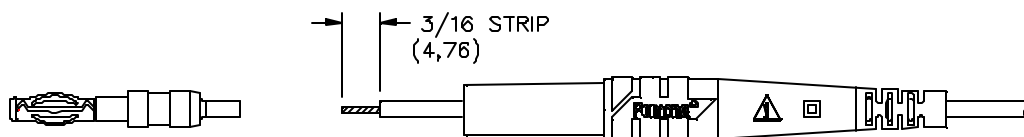

FIG. 1

FIGURE #1

- A. Slide plastic housing over wire.
- B. Place stripped wire (18, 20, or 22 AWG) end into terminal hole.

FIGURE #2

- C. Crimp terminal using a bare-terminal style crimper. Retention force of joint should exceed 12 pounds to assure no damage occurs to joint when housing is snapped into place.

FIGURE #3

- D. Slide housing over plug and pull on wire until snap engages.

All dimensions are in inches. Tolerances (except noted): .xx = ±.02" (.51 mm), .xxx = ±.005" (.127 mm).

All specifications are to the latest revisions. Specifications are subject to change without notice.

Registered trademarks are the property of their respective companies. Made in USA