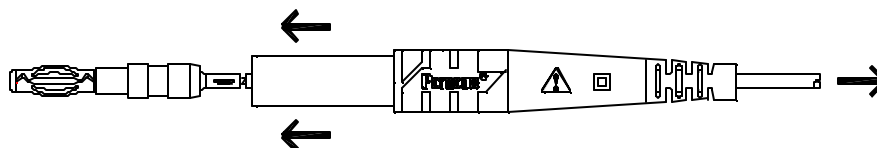

FIG. 3

FIGURE #1

- A. Slide plastic housing over wire.
- B. Place stripped wire (18, 20, or 22 AWG) end into terminal hole.

FIGURE #2

- C. Crimp terminal using a bare-terminal style crimper. Retention force of joint should exceed 12 pounds to assure no damage occurs to joint when housing is snapped into place.

FIGURE #3

- D. Slide housing over plug and pull on wire until snap engages.

All dimensions are in inches. Tolerances (except noted): .xx = ±.02" (.51 mm), .xxx = ±.005" (.127 mm).

All specifications are to the latest revisions. Specifications are subject to change without notice.

Registered trademarks are the property of their respective companies. Made in USA