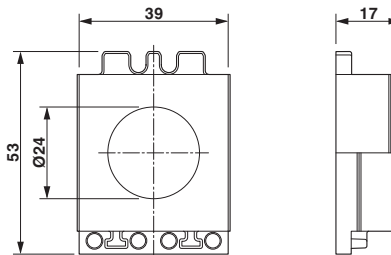

Key Commercial Data

Packing unit	1 pc
Minimum order quantity	10 pc
Weight per Piece (excluding packing)	26.0 g
Custom tariff number	85472000
Country of origin	Poland

Technical data

Dimensions

External cable diameter	1x 23 mm ... 24 mm
Length	53 mm
Width	39 mm
Height	17 mm

Drawings

Dimensional drawing

Dimensional drawing

Mouser Electronics

Authorized Distributor

Click to View Pricing, Inventory, Delivery & Lifecycle Information:

[Phoenix Contact:](#)

[0801697](#)