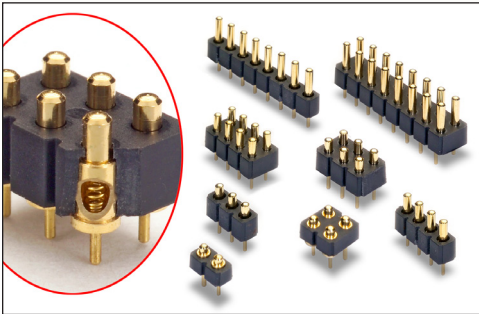

# SPRING-LOADED CONNECTORS

## SERIES 821 & 823 • .100" GRID THROUGH-HOLE MOUNT • SINGLE AND DOUBLE ROW STRIPS

- Modular contacts for use on .100" grid, available in five heights from .137" to .236", supplied in single and double row contact strips
- Precision-machined piston / base and gold-plated components assure up to 1,000,000 cycle life durability
- Pistons have a long stroke relative to the low profile of the assembly
- Low resistance, high current contacts are rated at 2 amps continuous, 3 amps peak
- High temperature thermoplastic insulators are suitable for surface mount processes
- Both 821 & 823 series contact strips are designed for manual placement into  $\varnothing .022 \pm .003$ " plated through-holes in the circuit board prior to hand, wave or reflow soldering