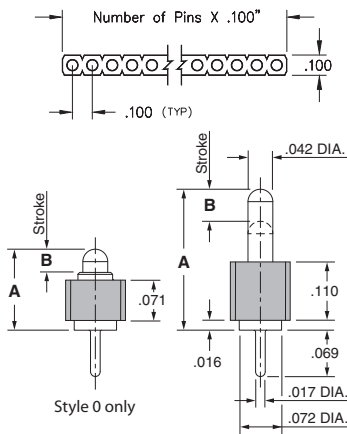

SINGLE ROW Series 821