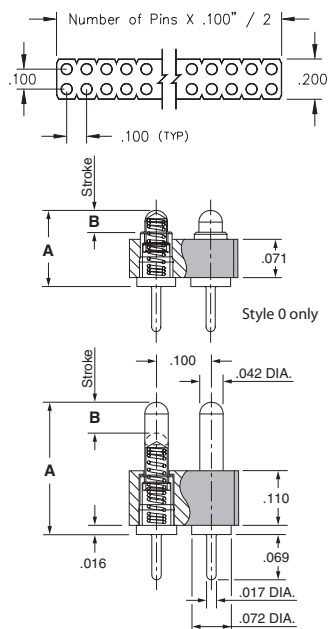

DOUBLE ROW Series 823

ORDERING INFORMATION

Single Row Series 821

821-22-0XX-10-00X101
Specify number of contacts 02-64   Specify contact style 0-4

Double Row Series 823

823-22-0XX-10-00X101
Specify number of contacts 04-72   Specify contact style 0-4

CONTACT STYLE	INITIAL HEIGHT A	MAX. STROKE B
0	.137	.039
1	.177	.045
2	.197	.055
3	.217	.055
4	.236	.055

Technical Specifications

Materials:

Contact piston & base: Machined copper alloy plated 20 μ " gold over 100 μ " nickel
Spring: Beryllium copper-plated 10 μ " gold
Insulator: High temperature thermoplastic, rated UL94 V-0

Mechanical:

Spring force @ initial height (A): 25 grams
Spring force @ mid stroke (B/2): 60 grams
Durability: Up to 1,000,000 cycles

Electrical:

Voltage rating: 100Vrms/150Vdc
Current rating: 2A (continuous), 3A (peak) per contact
Contact resistance: 20m Ω max.
Insulation resistance: 10,000M Ω min.
Dielectric strength: 700Vrms min.
Capacitance: 1pF max.

RoHS-2
2011/65/EU