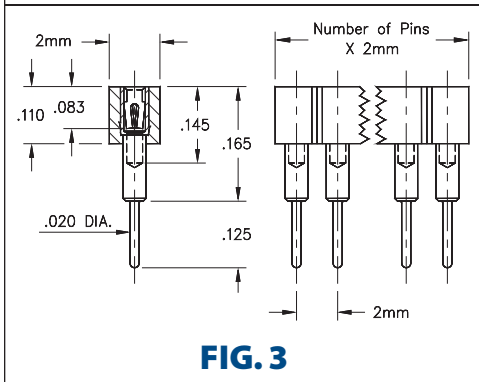

## SERIES 830, 831, 832, 833 • 2mm GRID HEADERS AND SOCKETS • SINGLE AND DOUBLE ROW STRIPS

- Series 830 single & double row interconnects have 2mm pin spacing and permit board stacking as low as .322"
- Pin headers (830 & 832 series) use MM #5012 pins. See page 208 for details
- Sockets (831 & 833 series) use MM #1802 receptacles and accept pin diameters from .015"-.025". See page 169 for details
- Contact is rated at 3 amps
- Insulators are high temperature thermoplastic, suitable for all soldering operations

### ORDERING INFORMATION

<b>FIG. 1</b>	<b>Series 830...001</b>	<b>Single Row Pin Header</b>			
	830-XX-0	-10-001000	Specify number of pins → 01-50		
<b>FIG. 2</b>	<b>Series 832...001</b>	<b>Double Row Pin Header</b>			
	832-XX-	-10-001000	Specify number of pins → 004-100		
  					
<b>SPECIFY PLATING CODE XX=</b>		10 	90	40 	
Pin Plating 		10 μ" Au	200 μ" Sn/Pb	200 μ" Sn	
<b>FIG. 3</b>	<b>Series 831...001</b>	<b>Single Row Socket</b>			
	831-XX-0	-10-001000	Specify number of pins → 01-50		
<b>FIG. 4</b>	<b>Series 833...001</b>	<b>Double Row Socket</b>			
	833-XX-	-10-001000	Specify number of pins → 004-100		
  					
<b>SPECIFY PLATING CODE XX=</b>			91	93	41  43  47 
Sleeve (Pin) 			200 μ" Sn/Pb	200 μ" Sn/Pb	200 μ" Sn 200 μ" Sn 200 μ" Sn
Contact (Clip) 			10 μ" Au	30 μ" Au	10 μ" Au 30 μ" Au Au Flash