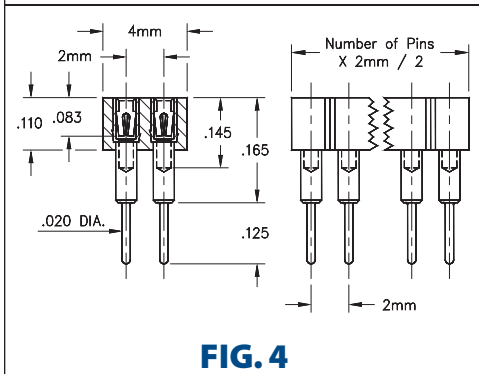

## SERIES 830, 831, 832, 833 • 2mm GRID HEADERS AND SOCKETS • SINGLE AND DOUBLE ROW STRIPS

- Series 830 single & double row interconnects have 2mm pin spacing and permit board stacking as low as .322"
- Pin headers (830 & 832 series) use MM #5012 pins. See page 208 for details
- Sockets (831 & 833 series) use MM #1802 receptacles and accept pin diameters from .015"-.025". See page 169 for details
- Contact is rated at 3 amps
- Insulators are high temperature thermoplastic, suitable for all soldering operations

### ORDERING INFORMATION

<b>FIG. 1</b>	<b>Series 830...001</b>	<b>Single Row Pin Header</b>			
	830-XX-0	-10-001000	Specify number of pins → 01-50		
<b>FIG. 2</b>	<b>Series 832...001</b>	<b>Double Row Pin Header</b>			
	832-XX-	-10-001000	Specify number of pins → 004-100		
  					
<b>SPECIFY PLATING CODE XX=</b>		10 	90	40 	
Pin Plating 		10 μ" Au	200 μ" Sn/Pb	200 μ" Sn	
<b>FIG. 3</b>	<b>Series 831...001</b>	<b>Single Row Socket</b>			
	831-XX-0	-10-001000	Specify number of pins → 01-50		
<b>FIG. 4</b>	<b>Series 833...001</b>	<b>Double Row Socket</b>			
	833-XX-	-10-001000	Specify number of pins → 004-100		
  					
<b>SPECIFY PLATING CODE XX=</b>			91	93	41  43  47 
Sleeve (Pin) 			200 μ" Sn/Pb	200 μ" Sn/Pb	200 μ" Sn 200 μ" Sn 200 μ" Sn
Contact (Clip) 			10 μ" Au	30 μ" Au	10 μ" Au 30 μ" Au Au Flash