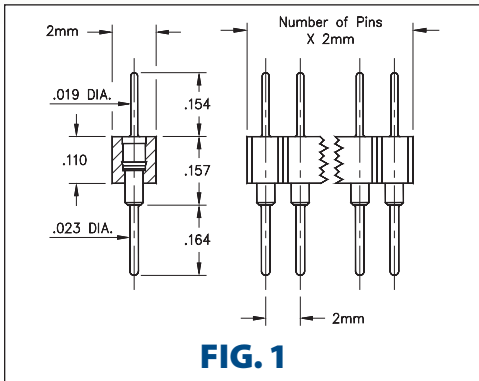

## SERIES 830, 831, 832, 833 • 2mm GRID HEADERS AND SOCKETS • SINGLE AND DOUBLE ROW STRIPS

- Series 830 single & double row interconnects have 2mm pin spacing and permit board stacking as low as .322"
- Pin headers (830 & 832 series) use MM #5012 pins. See page 208 for details
- Sockets (831 & 833 series) use MM #1802 receptacles and accept pin diameters from .015"-.025". See page 169 for details
- Contact is rated at 3 amps
- Insulators are high temperature thermoplastic, suitable for all soldering operations

### ORDERING INFORMATION

<b>FIG. 1</b>	<b>Series 830...001</b>	<b>Single Row Pin Header</b>			
	830-XX-0	-10-001000	Specify number of pins → 01-50		
<b>FIG. 2</b>	<b>Series 832...001</b>	<b>Double Row Pin Header</b>			
	832-XX-	-10-001000	Specify number of pins → 004-100		
  					
<b>SPECIFY PLATING CODE XX=</b>		10 	90	40 	
Pin Plating 		10 μ" Au	200 μ" Sn/Pb	200 μ" Sn	
<b>FIG. 3</b>	<b>Series 831...001</b>	<b>Single Row Socket</b>			
	831-XX-0	-10-001000	Specify number of pins → 01-50		
<b>FIG. 4</b>	<b>Series 833...001</b>	<b>Double Row Socket</b>			
	833-XX-	-10-001000	Specify number of pins → 004-100		
  					
<b>SPECIFY PLATING CODE XX=</b>			91	93	41  43  47 
Sleeve (Pin) 			200 μ" Sn/Pb	200 μ" Sn/Pb	200 μ" Sn 200 μ" Sn 200 μ" Sn
Contact (Clip) 			10 μ" Au	30 μ" Au	10 μ" Au 30 μ" Au Au Flash