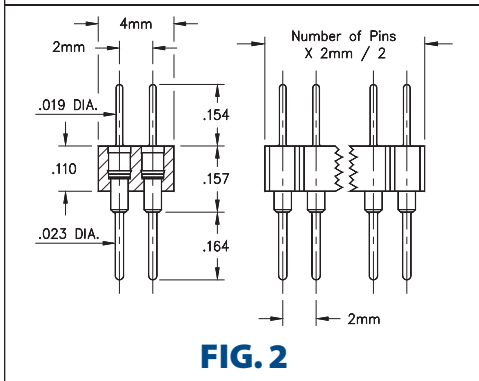

## SERIES 830, 831, 832, 833 • 2mm GRID HEADERS AND SOCKETS • SINGLE AND DOUBLE ROW STRIPS

- Series 830 single & double row interconnects have 2mm pin spacing and permit board stacking as low as .322"
- Pin headers (830 & 832 series) use MM #5012 pins. See page 208 for details
- Sockets (831 & 833 series) use MM #1802 receptacles and accept pin diameters from .015"-.025". See page 169 for details
- Contact is rated at 3 amps
- Insulators are high temperature thermoplastic, suitable for all soldering operations

### ORDERING INFORMATION

<b>FIG. 1</b>	<b>Series 830...001</b>	<b>Single Row Pin Header</b>			
	830-XX-0	-10-001000	Specify number of pins → 01-50		
<b>FIG. 2</b>	<b>Series 832...001</b>	<b>Double Row Pin Header</b>			
	832-XX-	-10-001000	Specify number of pins → 004-100		
  					
<b>SPECIFY PLATING CODE XX=</b>		10 	90	40 	
Pin Plating 		10 μ" Au	200 μ" Sn/Pb	200 μ" Sn	
<b>FIG. 3</b>	<b>Series 831...001</b>	<b>Single Row Socket</b>			
	831-XX-0	-10-001000	Specify number of pins → 01-50		
<b>FIG. 4</b>	<b>Series 833...001</b>	<b>Double Row Socket</b>			
	833-XX-	-10-001000	Specify number of pins → 004-100		
  					
<b>SPECIFY PLATING CODE XX=</b>			91	93	41  43  47 
Sleeve (Pin) 			200 μ" Sn/Pb	200 μ" Sn/Pb	200 μ" Sn 200 μ" Sn 200 μ" Sn
Contact (Clip) 			10 μ" Au	30 μ" Au	10 μ" Au 30 μ" Au Au Flash