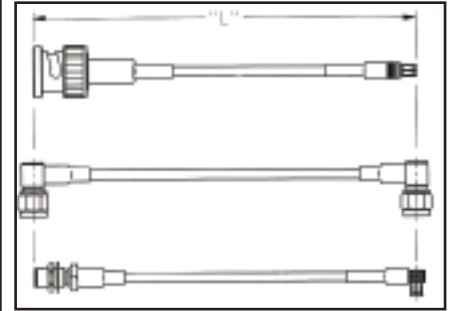

## Fixed Length Catalog

**JOHNSON**<sup>®</sup>

  
**EMERSON**<sup>™</sup>  
Network Power

## Electrical Ratings

Electrical ratings of a cable assembly are determined by the limiting connector type and cable size.

Connector	Cable	Connector Impedance (Ohms)	Frequency (GHz)	Dielectric Withstanding Voltage (Vrms)	Working Voltage (Vrms)
MMCX	RG-178	50	6	500 Vrms	170 Vrms
	RG-316	50	6	500 Vrms	170 Vrms
MCX	RG-178	50	6	750 Vrms	250 Vrms
	RG-316	50	6	1000 Vrms	335 Vrms
	RG-316 DS	50	6	1000 Vrms	335 Vrms
MCX 75 Ohm	RG-179	75	6	1000 Vrms	335 Vrms
	BELDEN 735A	75	6	1000 Vrms	335 Vrms
SMA	RG-178	50	12.4	500 Vrms	170 Vrms
	RG-316	50	12.4	750 Vrms	250 Vrms
	RG-316 DS	50	12.4	750 Vrms	250 Vrms
	RG-58	50	12.4	1000 Vrms	335 Vrms
	RG-142	50	12.4	1000 Vrms	335 Vrms
	Hand Formable .086	50	26.5	1000 Vrms	335 Vrms
SMB	RG-178	50	4	750 Vrms	250 Vrms
	RG-316	50	4	1000 Vrms	335 Vrms
SMB Mini 75 Ohm	RG-179	75	2	1000 Vrms	335 Vrms
	RG-179 DS	75	2	1000 Vrms	335 Vrms
	BELDEN 735A	75	2	1000 Vrms	335 Vrms
BNC	RG-58	50	4	1500 Vrms	500 Vrms
	BELDEN 8218	50	4	1500 Vrms	500 Vrms
	RG-59	50	4	1500 Vrms	500 Vrms
	RG-59 PLENUM	50	4	1500 Vrms	500 Vrms
BNC True 75 Ohm	BELDEN 8218	75	3	1500 Vrms	500 Vrms
	RG-59	75	3	1500 Vrms	500 Vrms
	BELDEN 8281	75	3	1500 Vrms	500 Vrms
	COMMSCOPE 735	75	3	1500 Vrms	500 Vrms
	BELDEN 735A	75	3	1500 Vrms	500 Vrms
	BELDEN 734A	75	3	1500 Vrms	500 Vrms
N	RG-58	50	11	1500 Vrms	500 Vrms
	RG-142	50	11	1500 Vrms	500 Vrms
	RG-8	50	11	1500 Vrms	500 Vrms
	RG-213	50	11	1500 Vrms	500 Vrms

Johnson's® cable length applies to the end of straight connectors. The length is applied to the vertical centroid of right angle connectors.

If you don't see the cable assembly you require we can design and manufacture one to meet your unique specifications!