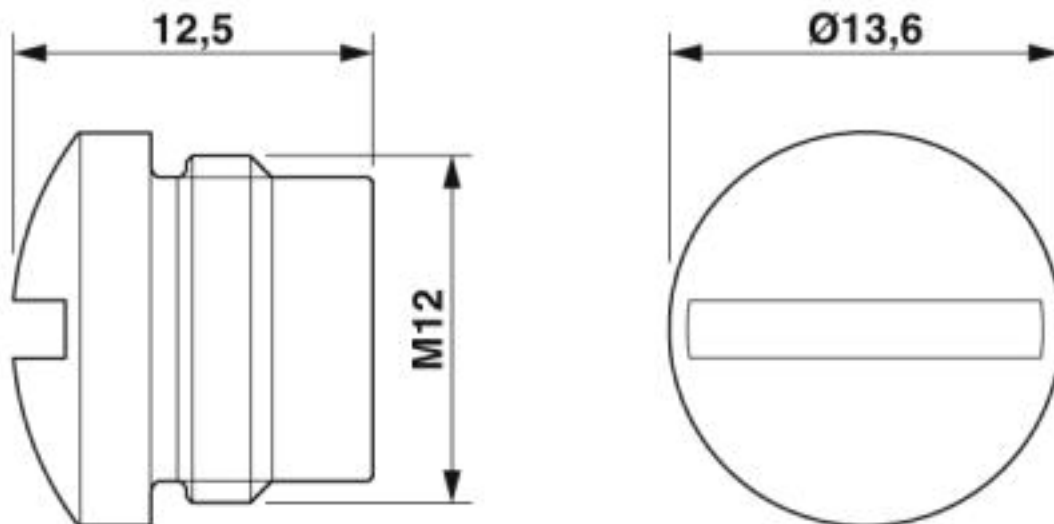

Screw plug - PROT-M12 FB - 1555538

Dimensional drawing

Classifications

eCl@ss

eCl@ss 10.0.1	23111190
eCl@ss 4.0	23111100
eCl@ss 4.1	23111100
eCl@ss 5.0	23111100
eCl@ss 5.1	23111100
eCl@ss 6.0	23111100
eCl@ss 7.0	23111190
eCl@ss 8.0	23111190
eCl@ss 9.0	23111190

ETIM

ETIM 3.0	EC002040
ETIM 4.0	EC002498
ETIM 5.0	EC000032
ETIM 6.0	EC000032
ETIM 7.0	EC000032

UNSPSC

UNSPSC 6.01	30212113
UNSPSC 7.0901	39121712
UNSPSC 11	39121712
UNSPSC 12.01	39121712
UNSPSC 13.2	31161501
UNSPSC 18.0	31261502
UNSPSC 19.0	31261502