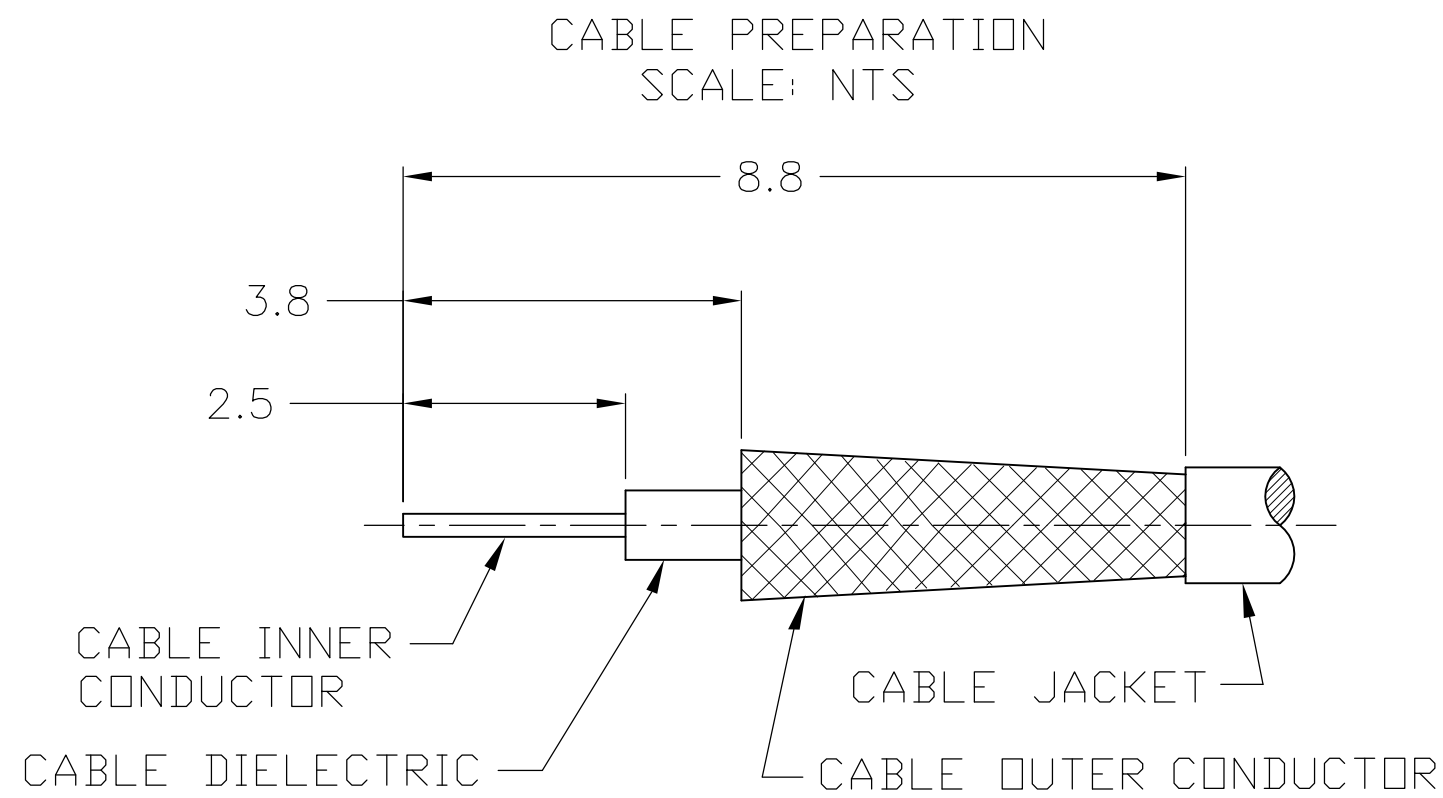

- 1. CRIMP FERRULE USING CRIMP DIE HEX SIZE SPECIFIED IN TABLE.
- 2. SINGLE PACKED
- 3. BULK PACKED IN QUANTITIES OF 100
- 4. ASSEMBLE USING INSTRUCTION SHEET IS 408-8817
- 5. OBSOLETE PARTS: OBSOLETE CIS STREAMLINING PER D.RENAUD/D.SINISI

Tyco Electronics Corporation
Harrisburg, PA 17105-3608

QMA STRAIGHT CABLE JACK CRIMP ATTACHMENT

SIZE A2 CAGE CODE 00779 DRAWING NO C=1408339 RESTRICTED TO -

Mouser Electronics

Authorized Distributor

Click to View Pricing, Inventory, Delivery & Lifecycle Information: