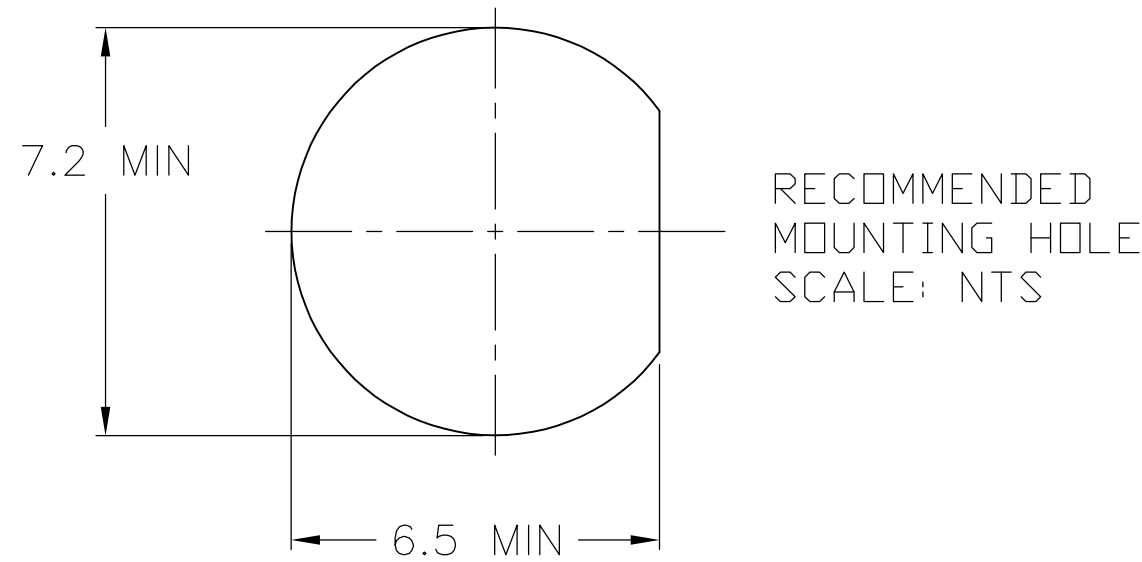

- 1. CRIMP FERRULE USING CRIMP DIE HEX SIZE SPECIFIED IN TABLE.
- 2. SINGLE PACKED
- 3. BULK PACKED IN QUANTITIES OF 100
- 4. ASSEMBLE USING INSTRUCTION SHEET IS 408-8817
- 5. OBSOLETE PARTS: OBSOLETE CIS STREAMLINING PER D.RENAUD/D.SINISI