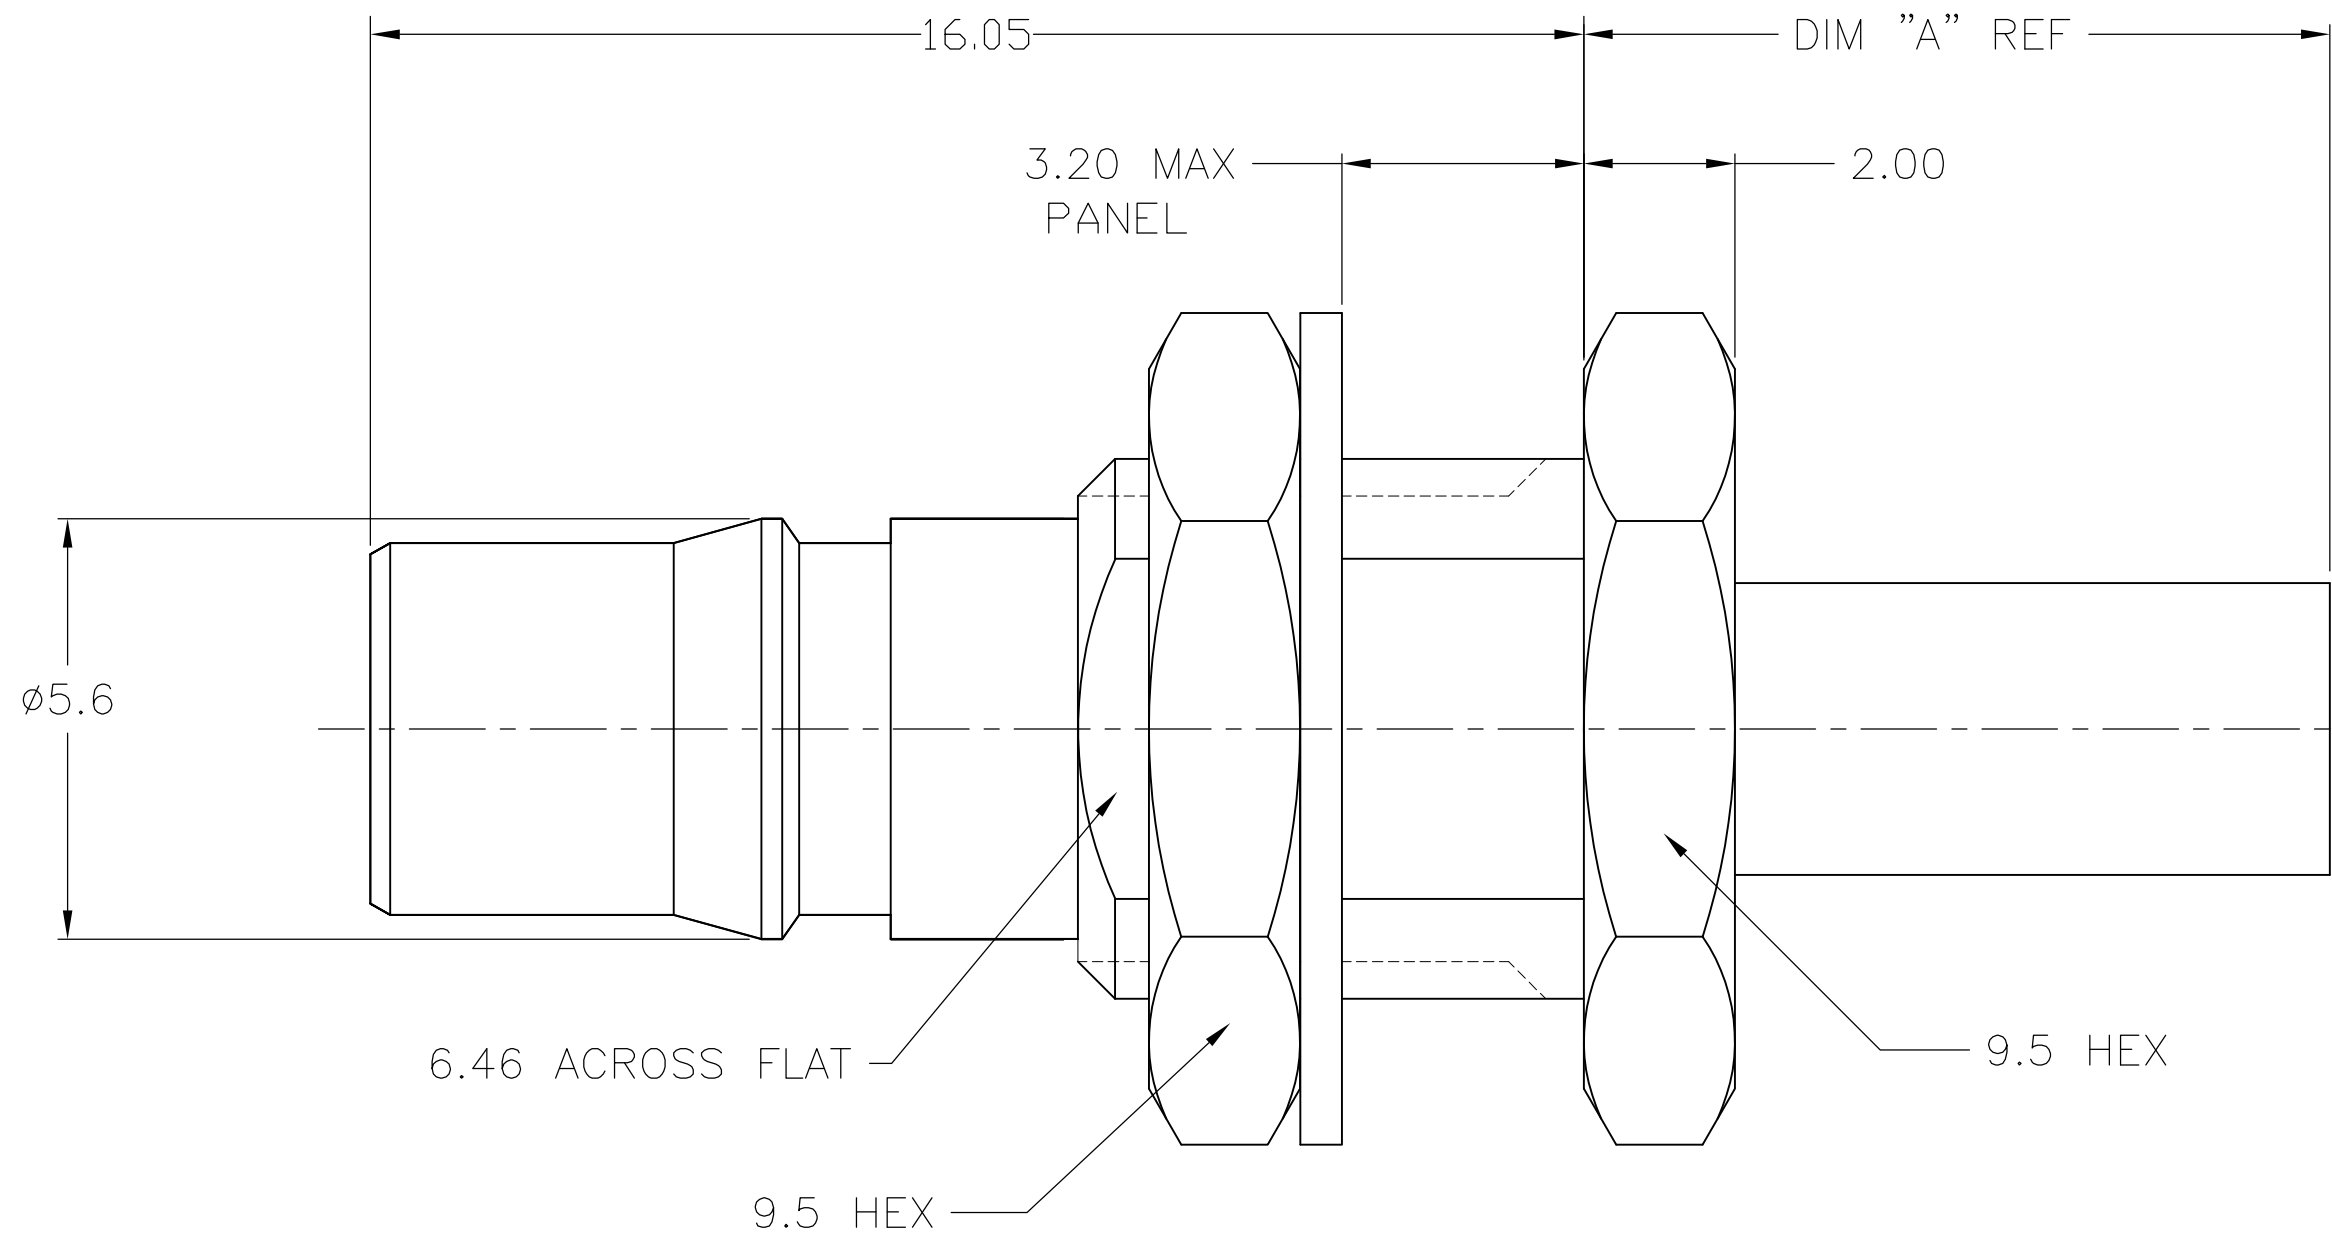

- 1. CRIMP FERRULE USING CRIMP DIE HEX SIZE SPECIFIED IN TABLE.
- 2. SINGLE PACKED
- 3. BULK PACKED IN QUANTITIES OF 100
- 4. ASSEMBLE USING INSTRUCTION SHEET IS 408-8817
- 5. OBSOLETE PARTS: OBSOLETE CIS STREAMLINING PER D.RENAUD/D.SINISI