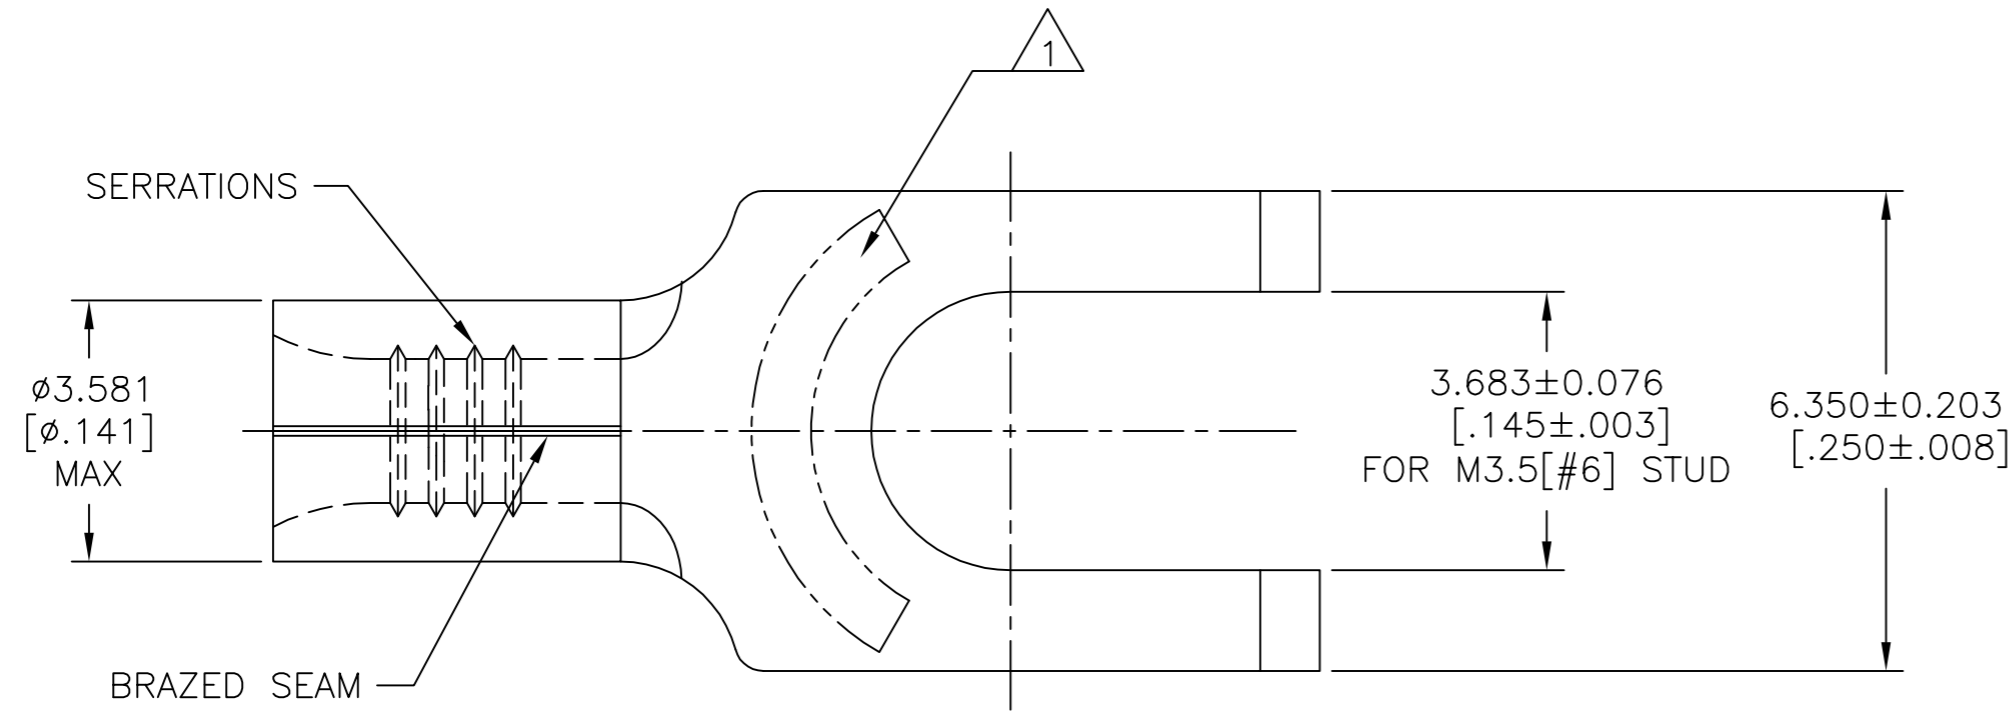

<b>AMP</b> WIRE RANGE	E13288 Listed
22-16 AWG SOLID OR STRANDED	22-16 AWG SOLID OR STRANDED
LR7189 Certified	MILITARY P/N AND CLASS
22-16 AWG SOLID OR STRANDED	NOT APPLICABLE

1 STAMP AMP 22-18\* APPROX AS SHOWN  
 22-16 TERMINALS ARE STAMPED 22-18 IN  
 ACCORDANCE WITH MILITARY SPECIFICATION  
 SAE AS 7928, COMMERCIAL WIRE RANGE IS 22-16.

AMP INCORPORATED CUSTOMER SERVICE SYSTEMS		MAX RECOMMENDED OPERATING TEMPERATURE: 170°C[338°F] MAX
FOR ADDITIONAL PRODUCT INFORMATION OR COPIES OF DRAWINGS AND TECHNICAL DOCUMENTS	PRODUCT INFORMATION CENTER 1-800-522-6752	VOLTAGE RATING: NOT APPLICABLE
FOR APPLICATION TOOLING INFORMATION	TOOLING ASSISTANCE CENTER 1-800-722-1111	WIRE CROSS SECTIONAL AREA RANGE: 0.26-1.65mm <sup>2</sup> [509-3,260] CIR MILS SOLID OR STRANDED
FOR ORDER ENTRY	1-800-526-5142	THIS DRAWING IS A CONTROLLED DOCUMENT FOR AMP INCORPORATED. IT IS SUBJECT TO CHANGE AND THE CONTROLLING ENGINEERING ORGANIZATION SHOULD BE CONTACTED FOR THE LATEST REVISION.

5000	ON TAPE	2-323136-1
1000	LOOSE PIECE	323136
QUANTITY	PACKAGING TYPE	PART NUMBER

THIS DRAWING IS A CONTROLLED DOCUMENT.		DWN TA BRINKMAN 4-8-93	TE Connectivity		
DIMENSIONS: mm [INCHES]		CHK DA PATTERSON 4-8-93			
TOLERANCES UNLESS OTHERWISE SPECIFIED:		APVD DE MILLER 4-8-93	NAME TERMINAL, FLANGED SPADE, SOLISTRAND™ 22-16 AWG		
0 PLC ± - 1 PLC ± - 2 PLC ± - 3 PLC ± 0.127[.005] 4 PLC ± - ANGLES ± -		PRODUCT SPEC UL 486 A-B	SIZE A2	CAGE CODE 00779	DRAWING NO C=323136
MATERIAL COPPER PER ASTM B-152 ANNEALED		FINISH TIN PLATE 0.00254[.000100] MIN THK PER ASTM B545	WEIGHT -	RESTRICTED TO -	SCALE 10:1
CUSTOMER DRAWING			SHEET 1 of 1	REV C1	