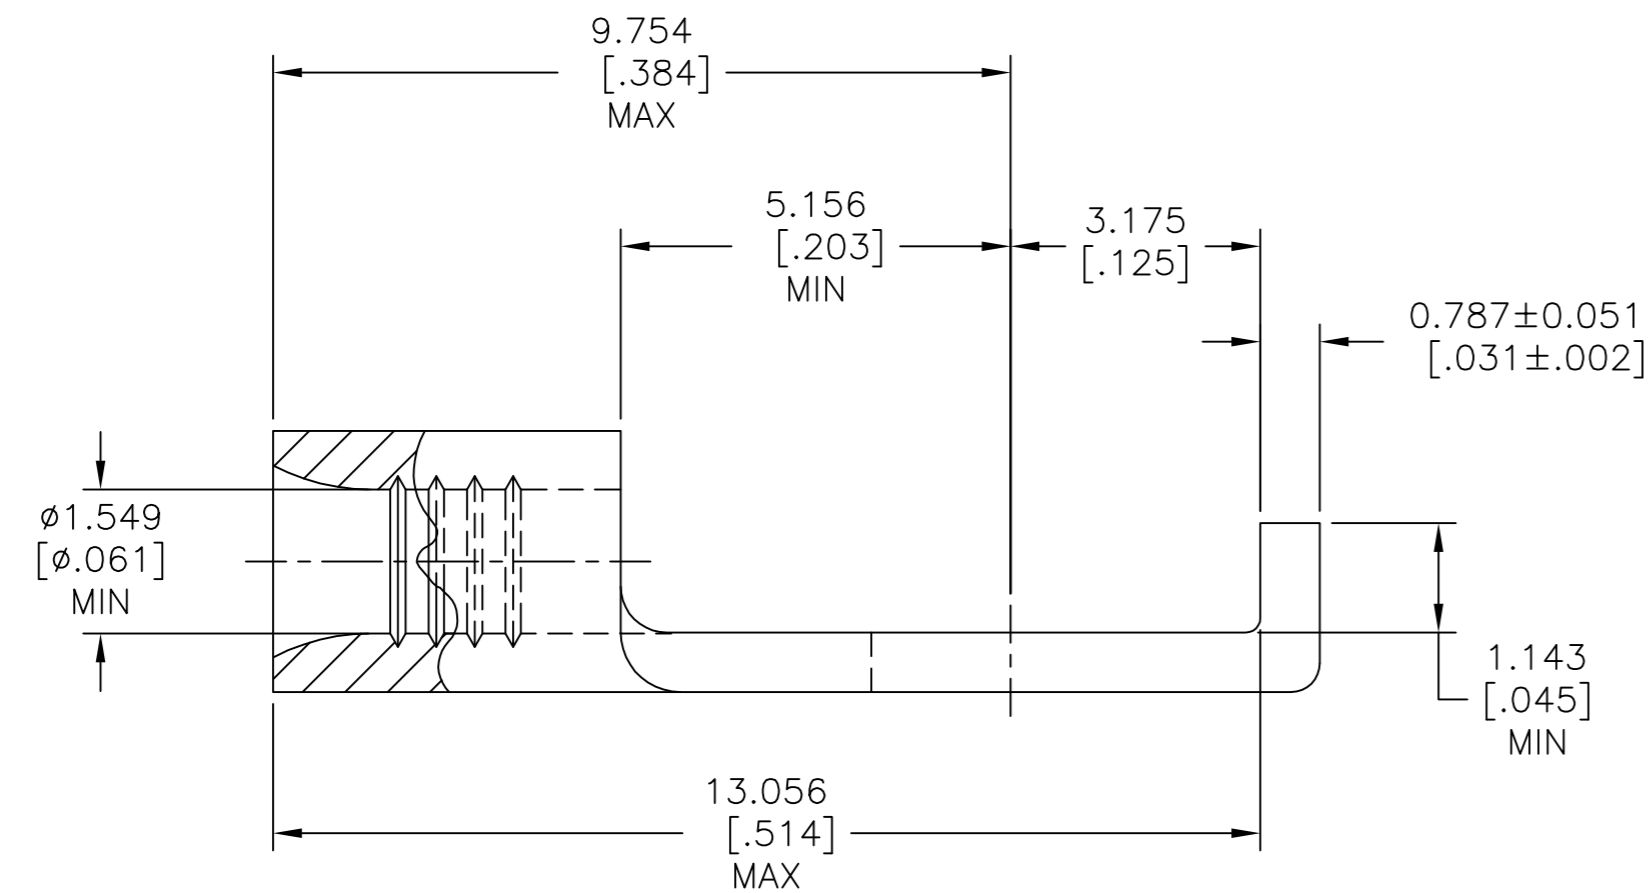

<b>AMP</b> WIRE RANGE	E13288 Listed
22-16 AWG SOLID OR STRANDED	22-16 AWG SOLID OR STRANDED
LR7189 Certified	MILITARY P/N AND CLASS
22-16 AWG SOLID OR STRANDED	NOT APPLICABLE

1 STAMP AMP 22-18\* APPROX AS SHOWN  
 22-16 TERMINALS ARE STAMPED 22-18 IN  
 ACCORDANCE WITH MILITARY SPECIFICATION  
 SAE AS 7928, COMMERCIAL WIRE RANGE IS 22-16.

AMP INCORPORATED CUSTOMER SERVICE SYSTEMS		MAX RECOMMENDED OPERATING TEMPERATURE: 170°C[338°F] MAX
FOR ADDITIONAL PRODUCT INFORMATION OR COPIES OF DRAWINGS AND TECHNICAL DOCUMENTS	PRODUCT INFORMATION CENTER 1-800-522-6752	VOLTAGE RATING: NOT APPLICABLE
FOR APPLICATION TOOLING INFORMATION	TOOLING ASSISTANCE CENTER 1-800-722-1111	WIRE CROSS SECTIONAL AREA RANGE: 0.26-1.65mm <sup>2</sup> [509-3,260] CIR MILS SOLID OR STRANDED
FOR ORDER ENTRY	1-800-526-5142	THIS DRAWING IS A CONTROLLED DOCUMENT FOR AMP INCORPORATED. IT IS SUBJECT TO CHANGE AND THE CONTROLLING ENGINEERING ORGANIZATION SHOULD BE CONTACTED FOR THE LATEST REVISION.

5000	ON TAPE	2-323136-1
1000	LOOSE PIECE	323136
QUANTITY	PACKAGING TYPE	PART NUMBER

THIS DRAWING IS A CONTROLLED DOCUMENT.		DWN TA BRINKMAN 4-8-93	TE Connectivity		
DIMENSIONS: mm [INCHES]		CHK DA PATTERSON 4-8-93			
TOLERANCES UNLESS OTHERWISE SPECIFIED:		APVD DE MILLER 4-8-93	NAME TERMINAL, FLANGED SPADE, SOLISTRAND™ 22-16 AWG		
0 PLC ± - 1 PLC ± - 2 PLC ± - 3 PLC ± 0.127[.005] 4 PLC ± - ANGLES ± -		PRODUCT SPEC UL 486 A-B	SIZE A2	CAGE CODE 00779	DRAWING NO C=323136
MATERIAL COPPER PER ASTM B-152 ANNEALED		FINISH TIN PLATE 0.00254[.000100] MIN THK PER ASTM B545	WEIGHT -	RESTRICTED TO -	SCALE 10:1
CUSTOMER DRAWING			SHEET 1 of 1	REV C1	