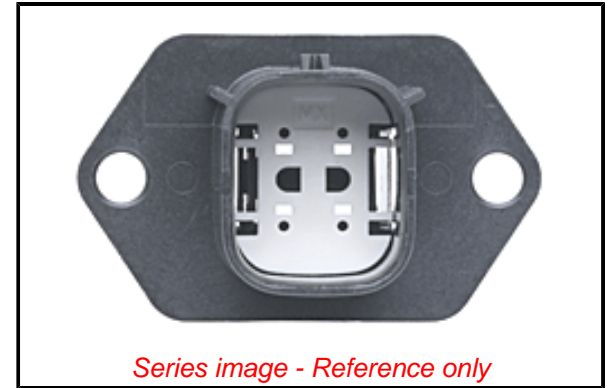

PLEASE CHECK WWW.MOLEX.COM FOR LATEST PART INFORMATION

Part Number: [0194290025](#)
Status: **Active**
Overview: [MX150L Industrial Sealed Connector System](#)
Description: MX150L 4 Circuit Panel Mount Plug for 14-22 AWG Wire, Through Hole Flange Assembly, without Gasket, Black

Documents:

3D Model	Packaging Specification PK-19429-001 (PDF)
Drawing (PDF)	Brochure (PDF)
3D Model (PDF)	RoHS Certificate of Compliance (PDF)
Product Specification PS-19417-001-001 (PDF)	

General

Product Family	Crimp Housings
Series	19429
Application	Power, Wire-to-Wire
Comments	For Outside or Inside Panel Mount Application. IP67 rated; conforms to UL 1977. NOT suitable for automotive applications with requirements such as USCAR-2, USCAR-25, GMW3191, AK Testing, J2030, Volvo Technology Requirements, and Toyota Connector Spec (
Overview	MX150L Industrial Sealed Connector System
Product Name	MX150L
UPC	822348564446

Physical

Circuits (maximum)	4
Color - Resin	Black
Gender	Plug
Glow-Wire Capable	No
Lock to Mating Part	Yes
Net Weight	9.524/g
Number of Rows	2
Packaging Type	Bag
Panel Mount	Yes
Pitch - Mating Interface	5.84mm
Polarized to Mating Part	Yes
Stackable	No
Temperature Range - Operating	-40° to +125°C