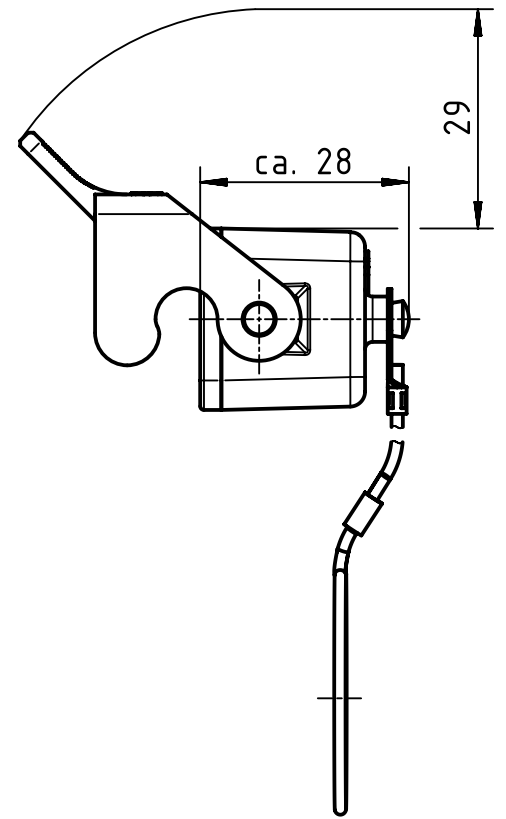

1 2 3 4 5 6

A  
B  
C  
D

for hoods with female insert

	All rights reserved Department EL PD - DE	All Dimensions in mm Original Size DIN A4		Scale 1:1	Free size tol.		Ref.	
		HARTING Electric GmbH & Co. KG D-32339 Espelkamp	Created by SERBANA	Inspected by PRIESTER	Standardisation TIEMANNA	Date 2018-02-05	State Final Release	Sub.
Title Han 3A-C/P-f.Hood-DL-seal-grey-w.cord							Doc-Key / ECM-Nr. 100133431/UGD/005/A 500000129280	
				Type TB	Number 09 20 003 5441		Rev. A	Page 1/1