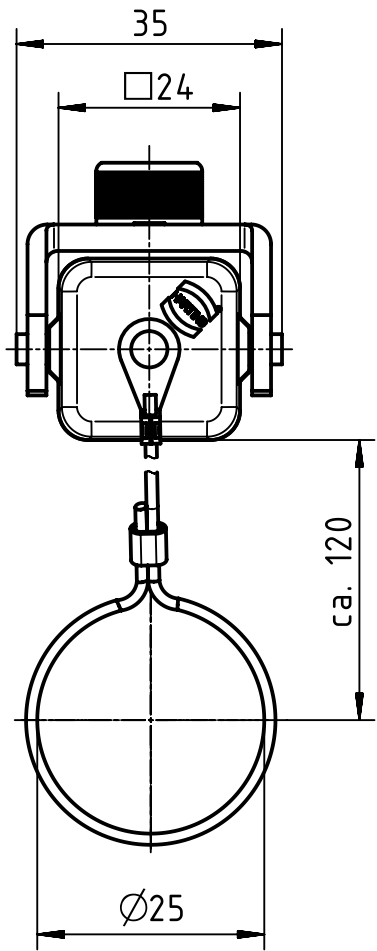

1 2 3 4 5 6

A  
B  
C  
D

for hoods with female insert

	All rights reserved Department EL PD - DE	All Dimensions in mm Original Size DIN A4		Scale 1:1	Free size tol.		Ref.	
		HARTING Electric GmbH & Co. KG D-32339 Espelkamp	Created by SERBANA	Inspected by PRIESTER	Standardisation TIEMANNA	Date 2018-02-05	State Final Release	Sub.
Title Han 3A-C/P-f.Hood-DL-seal-grey-w.cord							Doc-Key / ECM-Nr. 100133431/UGD/005/A 500000129280	
				Type TB	Number 09 20 003 5441		Rev. A	Page 1/1