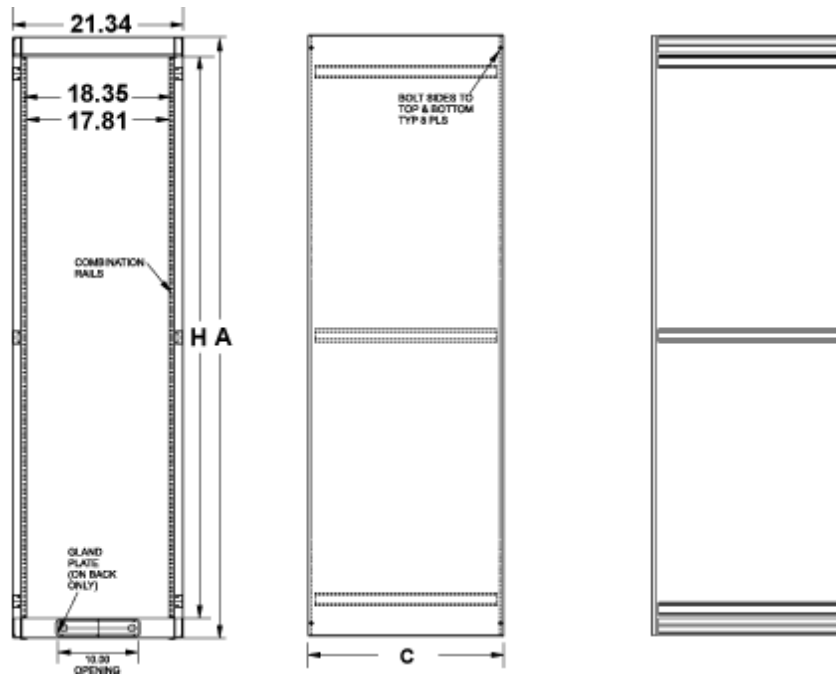

Part No. Black	Part No. RAL 7035 Light Gray	Overall Dimensions			Usable Mounting Dimensions			
		Height A	Width C	Depth C	Rack Units	Height H	Depth	Depth (With Doors)
REFK1903517BK1	REFK1903517LG1	40.19	21.34	17.50	20U	35.19	16.50	16.00
REFK1904217BK1	REFK1904217LG1	47.19	21.34	17.50	24U	42.19	16.50	16.00
REFK1904917BK1	REFK1904917LG1	54.19	21.34	17.50	28U	49.19	16.50	16.00
REFK1905617BK1	REFK1905617LG1	61.19	21.34	17.50	32U	56.19	16.50	16.00
REFK1906317BK1	REFK1906317LG1	68.19	21.34	17.50	36U	63.19	16.50	16.00
REFK1907017BK1	REFK1907017LG1	75.19	21.34	17.50	40U	70.19	16.50	16.00
REFK1907717BK1	REFK1907717LG1	82.19	21.34	17.50	44U	77.19	16.50	16.00
REFK1903524BK1	REFK1903524LG1	40.19	21.34	24.50	20U	35.19	23.50	23.00
REFK1904224BK1	REFK1904224LG1	47.19	21.34	24.50	24U	42.19	23.50	23.00
REFK1904924BK1	REFK1904924LG1	54.19	21.34	24.50	28U	49.19	23.50	23.00
REFK1905624BK1	REFK1905624LG1	61.19	21.34	24.50	32U	56.19	23.50	23.00
REFK1906324BK1	REFK1906324LG1	68.19	21.34	24.50	36U	63.19	23.50	23.00
REFK1907024BK1	REFK1907024LG1	75.19	21.34	24.50	40U	70.19	23.50	23.00
REFK1907724BK1	REFK1907724LG1	82.19	21.34	24.50	44U	77.19	23.50	23.00
REFK1903531BK1	REFK1903531LG1	40.19	21.34	31.50	20U	35.19	30.50	30.00
REFK1904231BK1	REFK1904231LG1	47.19	21.34	31.50	24U	42.19	30.50	30.00
REFK1904931BK1	REFK1904931LG1	54.19	21.34	31.50	28U	49.19	30.50	30.00
REFK1905631BK1	REFK1905631LG1	61.19	21.34	31.50	32U	56.19	30.50	30.00
REFK1906331BK1	REFK1906331LG1	68.19	21.34	31.50	36U	63.19	30.50	30.00
REFK1907031BK1	REFK1907031LG1	75.19	21.34	31.50	40U	70.19	30.50	30.00
REFK1907731BK1	REFK1907731LG1	82.19	21.34	31.50	44U	77.19	30.50	30.00

REFK Locking Doors

Solid Door Part No. Black	Solid Door Part No. RAL 7035 Light Gray	Louvered Door Part No. Black	Louvered Door Part No. RAL 7035 Light Gray	Window Door Part No. Black	Use With REFK Frame		
				Height	Rack Units	Part No.	
RSDf19035BK1	RSDf19035LG1	RSDL19035BK1	RSDL19035LG1	REDFP19035BK1	35.00	20U	REFK1903524
RSDf19042BK1	RSDf19042LG1	RSDL19042BK1	RSDL19042LG1	REDFP19042BK1	42.00	24U	REFK1904224
RSDf19049BK1	RSDf19049LG1	RSDL19049BK1	RSDL19049LG1	REDFP19049BK1	49.00	28U	REFK1904924
RSDf19056BK1	RSDf19056LG1	RSDL19056BK1	RSDL19056LG1	REDFP19056BK1	56.00	32U	REFK1905624
RSDf19063BK1	RSDf19063LG1	RSDL19063BK1	RSDL19063LG1	REDFP19063BK1	63.00	36U	REFK1906324
RSDf19070BK1	RSDf19070LG1	RSDL19070BK1	RSDL19070LG1	REDFP19070BK1	70.00	40U	REFK1907024