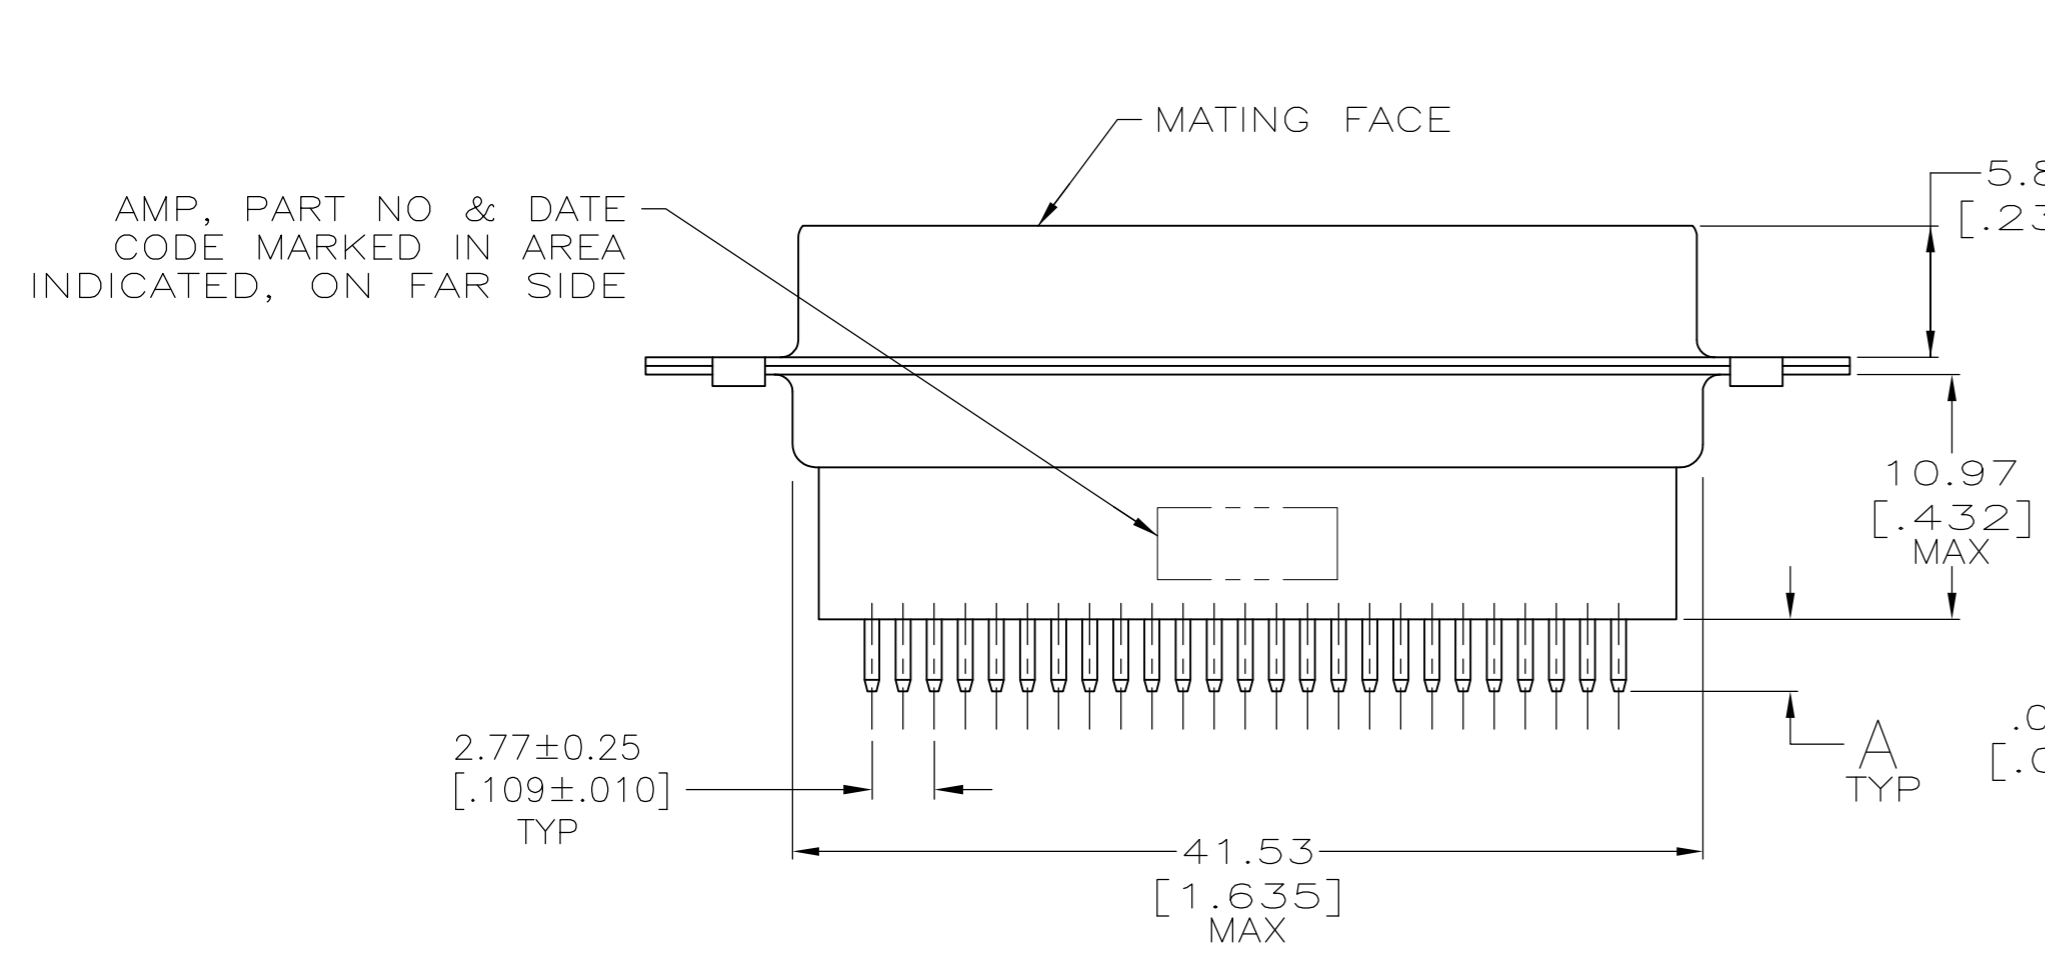

- ⚠ MOLDED PARTS: GLASS-FILLED PBT OR GLASS-FILLED NYLON, UL94V-0 RATED. COLOR: BLACK
- ⚠ SHELLS: CARBON STEEL.
- ⚠ CONTACTS: BRASS.
- ⚠ SHELLS: 5.08μm [.000200] MIN ZINC WITH YELLOW CHROMATE COATING.
- ⚠ CONTACTS: GOLD PLATED FOR LENGTH OF 3.81 [.150] MIN FROM MATING END, MIN GOLD (SEE TABLE) IN MATED AREA. 2.54μm [.000100] MIN TIN-LEAD ON SOLDER END, ALL OVER 1.27μm [.000050] MIN NICKEL.
- 3. NOTE DELETED.
- 4. NOTE DELETED.
- 5. NOTE DELETED.
- ⚠ NOTE DELETED.
- ⚠ OBSOLETE PART NUMBER.
- ⚠ SHELLS: 5.08μm [.000200] MIN ZINC WITH YELLOW CHROMATE COATING.
- ⚠ CONTACTS: GOLD PLATED FOR LENGTH OF 3.81 [.150] MIN FROM MATING END, 0.76μm [.000030] MIN GOLD IN MATED AREA, 2.54μm [.000100] MIN TIN-LEAD ON SOLDER END, BOTH OVER 1.27μm [.000050] MIN NICKEL.
- OR
- ⚠ GOLD FLASH OVER PALLADIUM-NICKEL PLATED FOR LENGTH OF 3.81 [.150] MIN FROM MATING END, 0.76μm [.000030] MIN TOTAL IN MATED AREA, 2.54μm [.000100] MIN TIN-LEAD ON SOLDER END, BOTH OVER 1.27μm [.000050] MIN NICKEL.

	-	-	⚠	205737-9
SUPSD 205737-7	⚠	4.78 [.188]		205737-8
	⚠	4.78 [.188]		205737-7
SUPSD 205737-7	⚠	16.54 [.651]		205737-6
	-	-	⚠	205737-5
SUPSD 205737-7	⚠	10.85 [.427]		205737-4
SUPSD 205737-7	⚠	10.85 [.427]		205737-3
SUPSD 205737-7	⚠	3.18 [.125]		205737-2
SUPSD 205737-7	⚠	3.18 [.125]		205737-1
	GOLD FINISH	A		PART NUMBER

PLUG ASSY, SIZE 3, 25 POS, VERTICAL, -

SIZE	A2	CAGE CODE	00779	DRAWING NO	C=205737	RESTRICTED TO	-
SCALE	NTS	SHEET	1 OF 1	REV	AA		

Mouser Electronics

Authorized Distributor

Click to View Pricing, Inventory, Delivery & Lifecycle Information: