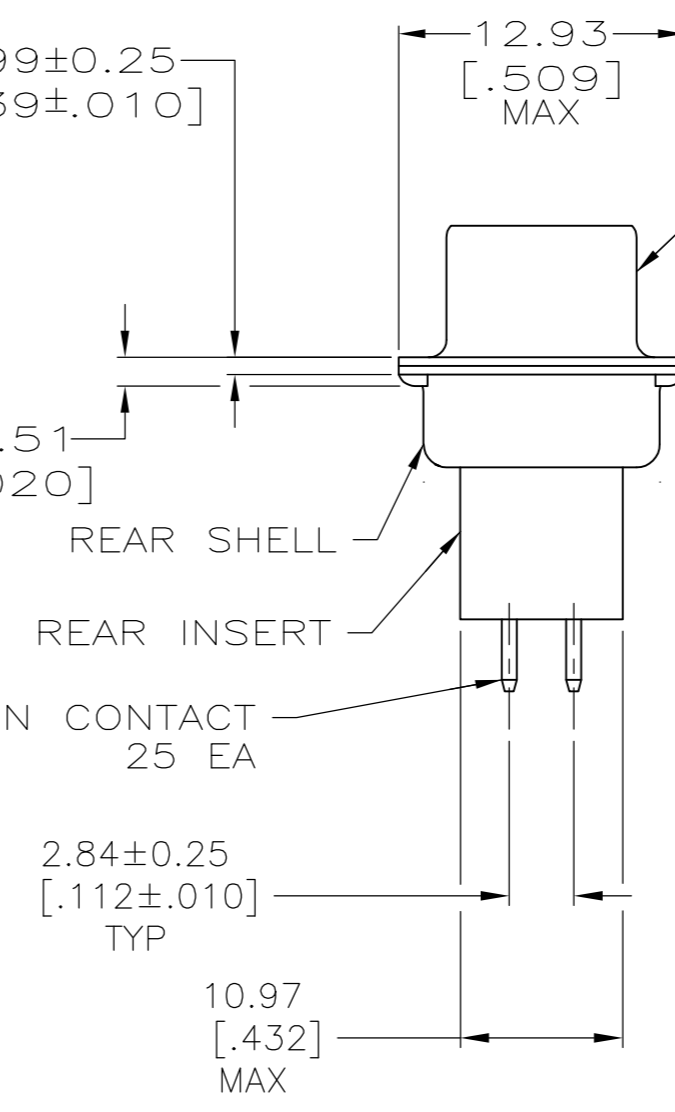

- ⚠ MOLDED PARTS: GLASS-FILLED PBT OR GLASS-FILLED NYLON, UL94V-0 RATED. COLOR: BLACK
- ⚠ SHELLS: CARBON STEEL.
- ⚠ CONTACTS: BRASS.
- ⚠ SHELLS: 5.08μm [.000200] MIN ZINC WITH YELLOW CHROMATE COATING.
- ⚠ CONTACTS: GOLD PLATED FOR LENGTH OF 3.81 [.150] MIN FROM MATING END, MIN GOLD (SEE TABLE) IN MATED AREA. 2.54μm [.000100] MIN TIN-LEAD ON SOLDER END, ALL OVER 1.27μm [.000050] MIN NICKEL.
- 3. NOTE DELETED.
- 4. NOTE DELETED.
- 5. NOTE DELETED.
- ⚠ NOTE DELETED.
- ⚠ OBSOLETE PART NUMBER.
- ⚠ SHELLS: 5.08μm [.000200] MIN ZINC WITH YELLOW CHROMATE COATING.
- ⚠ CONTACTS: GOLD PLATED FOR LENGTH OF 3.81 [.150] MIN FROM MATING END, 0.76μm [.000030] MIN GOLD IN MATED AREA, 2.54μm [.000100] MIN TIN-LEAD ON SOLDER END, BOTH OVER 1.27μm [.000050] MIN NICKEL.
- OR
- ⚠ GOLD FLASH OVER PALLADIUM-NICKEL PLATED FOR LENGTH OF 3.81 [.150] MIN FROM MATING END, 0.76μm [.000030] MIN TOTAL IN MATED AREA, 2.54μm [.000100] MIN TIN-LEAD ON SOLDER END, BOTH OVER 1.27μm [.000050] MIN NICKEL.

	-	-	⚠	205737-9
SUPSD 205737-7	⚠	4.78 [.188]		205737-8
	⚠	4.78 [.188]		205737-7
SUPSD 205737-7	⚠	16.54 [.651]		205737-6
	-	-	⚠	205737-5
SUPSD 205737-7	⚠	10.85 [.427]		205737-4
SUPSD 205737-7	⚠	10.85 [.427]		205737-3
SUPSD 205737-7	⚠	3.18 [.125]		205737-2
SUPSD 205737-7	⚠	3.18 [.125]		205737-1
	GOLD FINISH	A		PART NUMBER

PLUG ASSY, SIZE 3, 25 POS, VERTICAL, -

SIZE	A2	CAGE CODE	00779	DRAWING NO	C=205737	RESTRICTED TO	-
SCALE	NTS	SHEET	1 OF 1	REV	AA		

Mouser Electronics

Authorized Distributor

Click to View Pricing, Inventory, Delivery & Lifecycle Information: