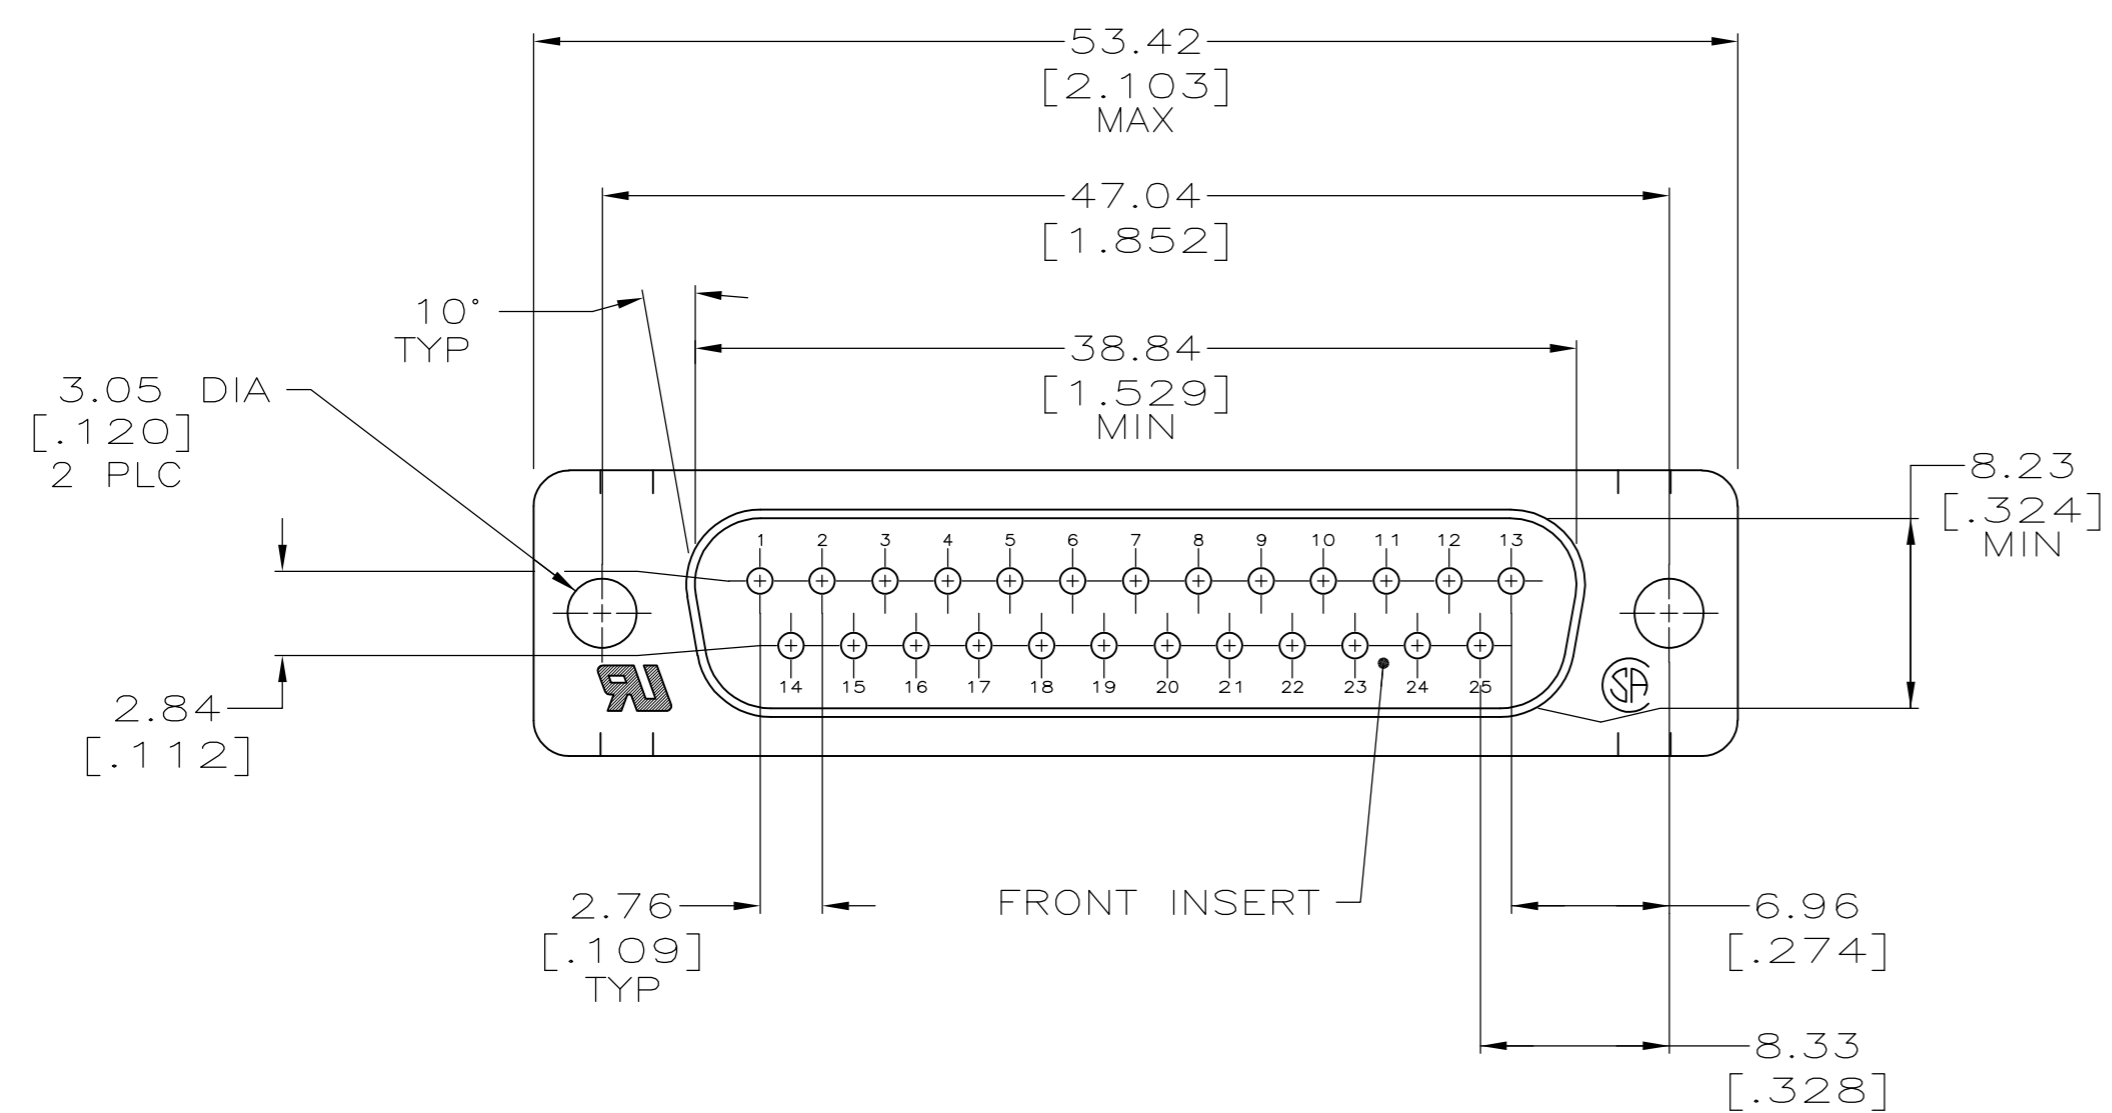

- ⚠ MOLDED PARTS: GLASS-FILLED PBT OR GLASS-FILLED NYLON, UL94V-0 RATED. COLOR: BLACK
- ⚠ SHELLS: CARBON STEEL.
- ⚠ CONTACTS: BRASS.
- ⚠ SHELLS: 5.08μm [.000200] MIN ZINC WITH YELLOW CHROMATE COATING.
- ⚠ CONTACTS: GOLD PLATED FOR LENGTH OF 3.81 [.150] MIN FROM MATING END, MIN GOLD (SEE TABLE) IN MATED AREA. 2.54μm [.000100] MIN TIN-LEAD ON SOLDER END, ALL OVER 1.27μm [.000050] MIN NICKEL.
- 3. NOTE DELETED.
- 4. NOTE DELETED.
- 5. NOTE DELETED.
- ⚠ NOTE DELETED.
- ⚠ OBSOLETE PART NUMBER.
- ⚠ SHELLS: 5.08μm [.000200] MIN ZINC WITH YELLOW CHROMATE COATING.
- ⚠ CONTACTS: GOLD PLATED FOR LENGTH OF 3.81 [.150] MIN FROM MATING END, 0.76μm [.000030] MIN GOLD IN MATED AREA, 2.54μm [.000100] MIN TIN-LEAD ON SOLDER END, BOTH OVER 1.27μm [.000050] MIN NICKEL.
- OR
- ⚠ GOLD FLASH OVER PALLADIUM-NICKEL PLATED FOR LENGTH OF 3.81 [.150] MIN FROM MATING END, 0.76μm [.000030] MIN TOTAL IN MATED AREA, 2.54μm [.000100] MIN TIN-LEAD ON SOLDER END, BOTH OVER 1.27μm [.000050] MIN NICKEL.

	-	-	⚠	205737-9
SUPSD 205737-7	⚠	4.78 [.188]		205737-8
	⚠	4.78 [.188]		205737-7
SUPSD 205737-7	⚠	16.54 [.651]		205737-6
	-	-	⚠	205737-5
SUPSD 205737-7	⚠	10.85 [.427]		205737-4
SUPSD 205737-7	⚠	10.85 [.427]		205737-3
SUPSD 205737-7	⚠	3.18 [.125]		205737-2
SUPSD 205737-7	⚠	3.18 [.125]		205737-1
	GOLD FINISH	A		PART NUMBER

PLUG ASSY, SIZE 3, 25 POS, VERTICAL, -

SIZE	A2	CAGE CODE	00779	DRAWING NO	C=205737	RESTRICTED TO	-
SCALE	NTS	SHEET	1 OF 1	REV	AA		

Mouser Electronics

Authorized Distributor

Click to View Pricing, Inventory, Delivery & Lifecycle Information: