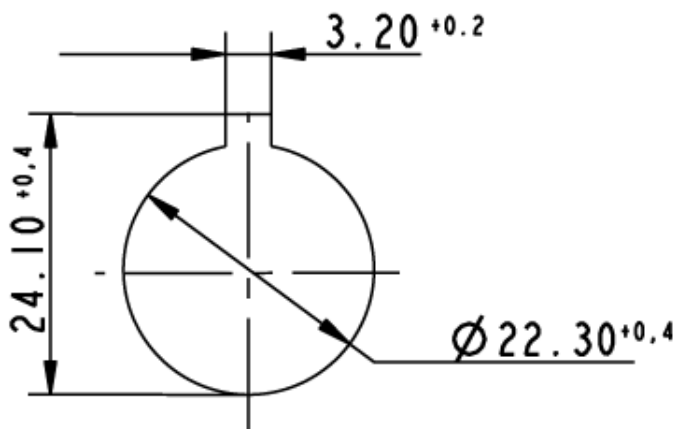

RAFIX - Insulating housing, $\varnothing$ 22.3 mm, IP65, 1-module, light grey/dark grey
1.20.810.201/0000

General information

Number of cut-outs	1
$\varnothing$	22,3 mm

Dimensions

Dimensions	100x55x74 mm

Other specifications

ROHS compliant	yes
REACH compliant	yes

Panel cut-out to IEC 60947-5-1