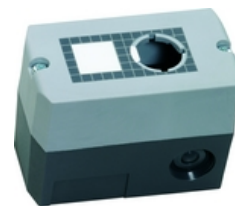

RAFIX - Insulating housing, \varnothing 22.3 mm, IP65, 1-module, light grey/dark grey
1.20.810.201/0000

General information

Number of cut-outs	1
\varnothing	22,3 mm

Dimensions

Dimensions	100x55x74 mm
------------	--------------