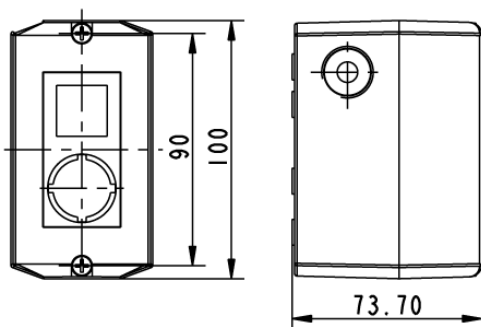

RAFIX - Insulating housing, \varnothing 22.3 mm, IP65, 1-module, light grey/dark grey
1.20.810.201/0000

General information

Number of cut-outs	1
\varnothing	22,3 mm

Dimensions

Dimensions	100x55x74 mm
------------	--------------

Other specifications

ROHS compliant	yes
REACH compliant	yes

Panel cut-out to IEC 60947-5-1

Mouser Electronics

Authorized Distributor

Click to View Pricing, Inventory, Delivery & Lifecycle Information:

[RAFI:](#)

[1.20810.2010000](#)